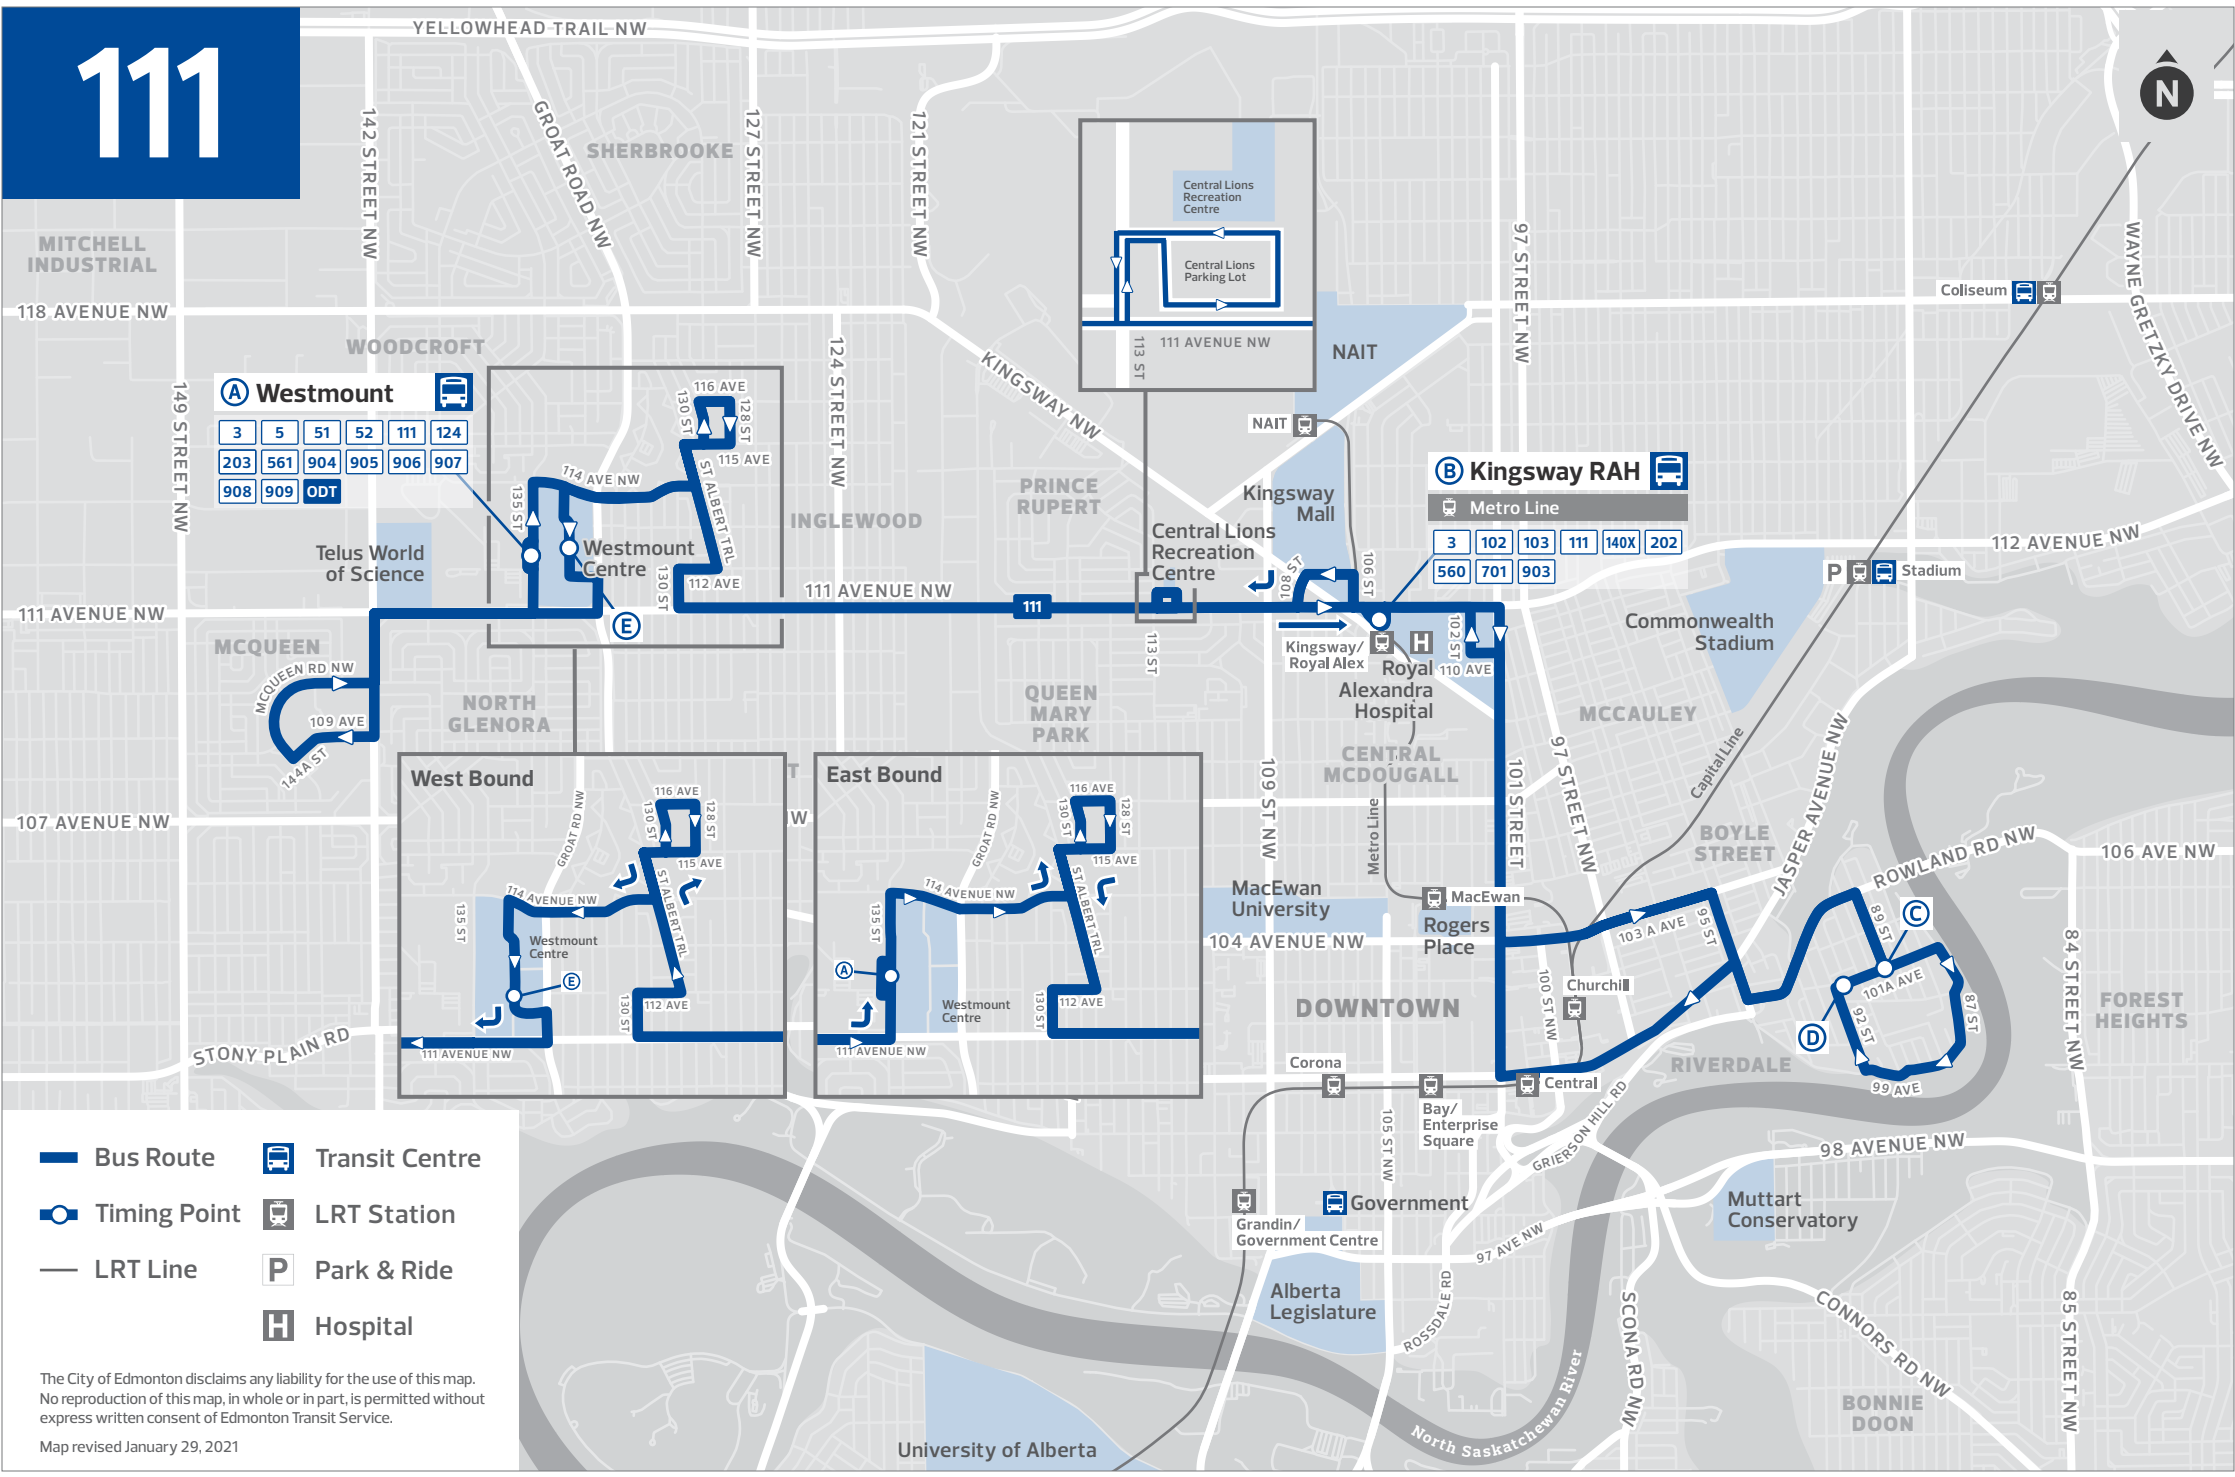

WESTMOUNT TO RIVERDALE

Westmount TC	Kingsway RAHTC	89 St & 101A Ave	92 St & 101A Ave
A	B	C	D
8:50	9:12	9:22	9:27
9:50	10:12	10:22	10:27
10:50	11:12	11:22	11:27
11:50	12:12	12:22	12:27
12:50	1:12	1:22	1:27
1:50	2:12	2:22	2:27

TIMING POINTS

1 2 SUNDAY

CAPILANO TO DOWNTOWN			CAPILANO TO DOWNTOWN		
Capilano TC	79 St & 106 Ave	102 St & MacDonald Dr	Capilano TC	79 St & 106 Ave	102 St & MacDonald Dr
A	B	C	A	B	C
5:35	5:43	5:56	5:20	5:28	5:41
5:55	6:03	6:16	5:35	5:43	5:56
6:15	6:23	6:36	5:50	5:58	6:11
6:35	6:43	6:56	6:05	6:13	6:26
6:55	7:03	7:16	6:20	6:28	6:41
7:15	7:23	7:36	6:35	6:43	6:56
7:35	7:43	7:56	6:50	6:58	7:11
7:55	8:03	8:16	7:05	7:13	7:26
8:15	8:23	8:36	7:25	7:33	7:46
8:35	8:43	8:56	7:45	7:53	8:06
8:55	9:03	9:17	8:05	8:13	8:26
9:15	9:25	9:39	8:25	8:33	8:46
9:35	9:44	9:58	8:45	8:53	9:06
9:55	10:05	10:19	9:05	9:13	9:26
10:15	10:24	10:38	9:25	9:33	9:46
10:35	10:45	10:59	9:45	9:53	10:06
10:50	10:59	11:13	10:05	10:13	10:26
11:05	11:15	11:29	10:25	10:33	10:46
11:20	11:29	11:43	10:45	10:53	11:06

For more information visit edmonton.ca/transit.

Edmonton
Transit
Service

111

A Westmount

3	5	51	52	111	124
203	561	904	905	906	907
908	909	ODT			

B Kingsway RAH

Metro Line					
3	102	103	111	140X	202
560	701	903			

- Bus Route
- Transit Centre
- Timing Point
- LRT Station
- LRT Line
- Park & Ride
- Hospital

The City of Edmonton disclaims any liability for the use of this map. No reproduction of this map, in whole or in part, is permitted without express written consent of Edmonton Transit Service.