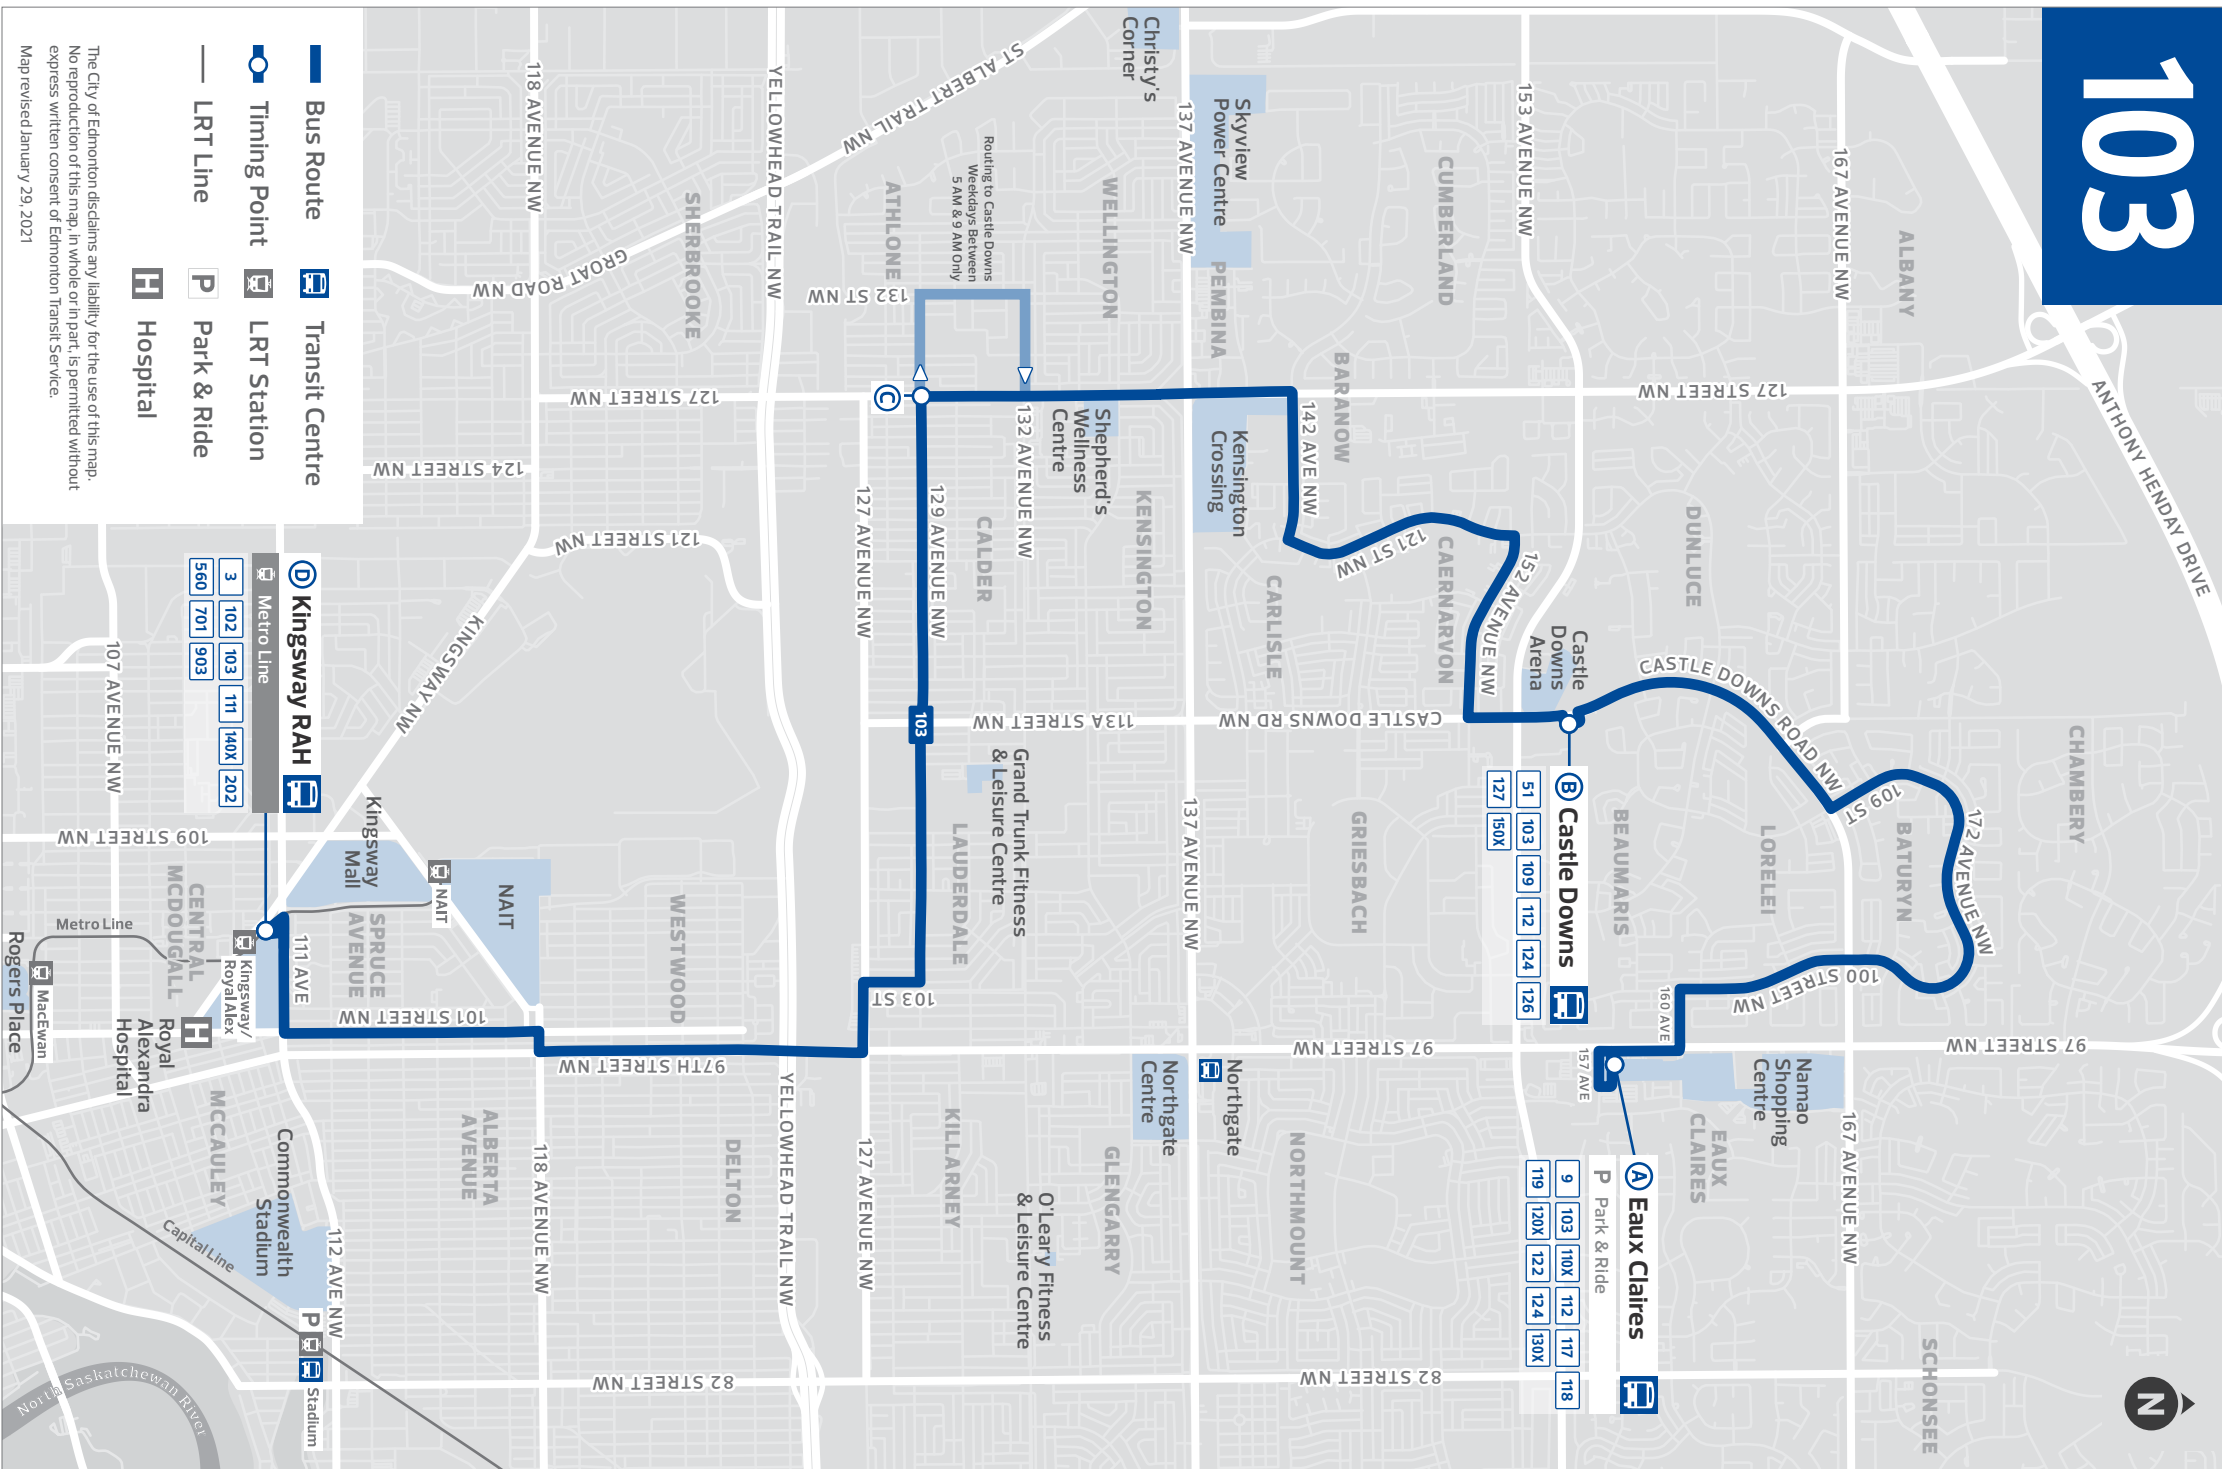

- + Download the Edmonton On Demand Transit app
- + Visit edmonton.ca/ondemandtransit
- + Call 780-496-2400

Edmonton
Transit
Service

EAUX CLAIRE TO KINGSWAY

KINGSWAY TO EAUX CLAIRE

Table with columns for destinations (Eaux Claires TC, Castle Downs TC, 127 St & 129 Ave, Kingsway RAH TC) and rows of departure times from 5:30 to 12:00.

TIMING POINTS

EAUX CLAIRE TO KINGSWAY

KINGSWAY TO EAUX CLAIRE

Table with columns for destinations (Eaux Claires TC, Castle Downs TC, 127 St & 129 Ave, Kingsway RAH TC) and rows of departure times from 6:02 to 12:36.

TIMING POINTS

EAUX CLAIRE TO KINGSWAY

KINGSWAY TO EAUX CLAIRE

Table with columns for destinations (Eaux Claires TC, Castle Downs TC, 127 St & 129 Ave, Kingsway RAH TC) and rows of departure times from 6:00 to 12:00.

- 1 ROUTE NUMBER
2 DAY OF THE WEEK
3 LOCATION / TIMING POINTS
4 MAP MARKERS

Schedule diagram showing route 103 on Sunday from Capilano to Downtown, with columns for destinations (Capilano TC, 79 St & 106 Ave, 102 St & MacDonald Dr) and rows of departure times from 5:35 to 11:45.