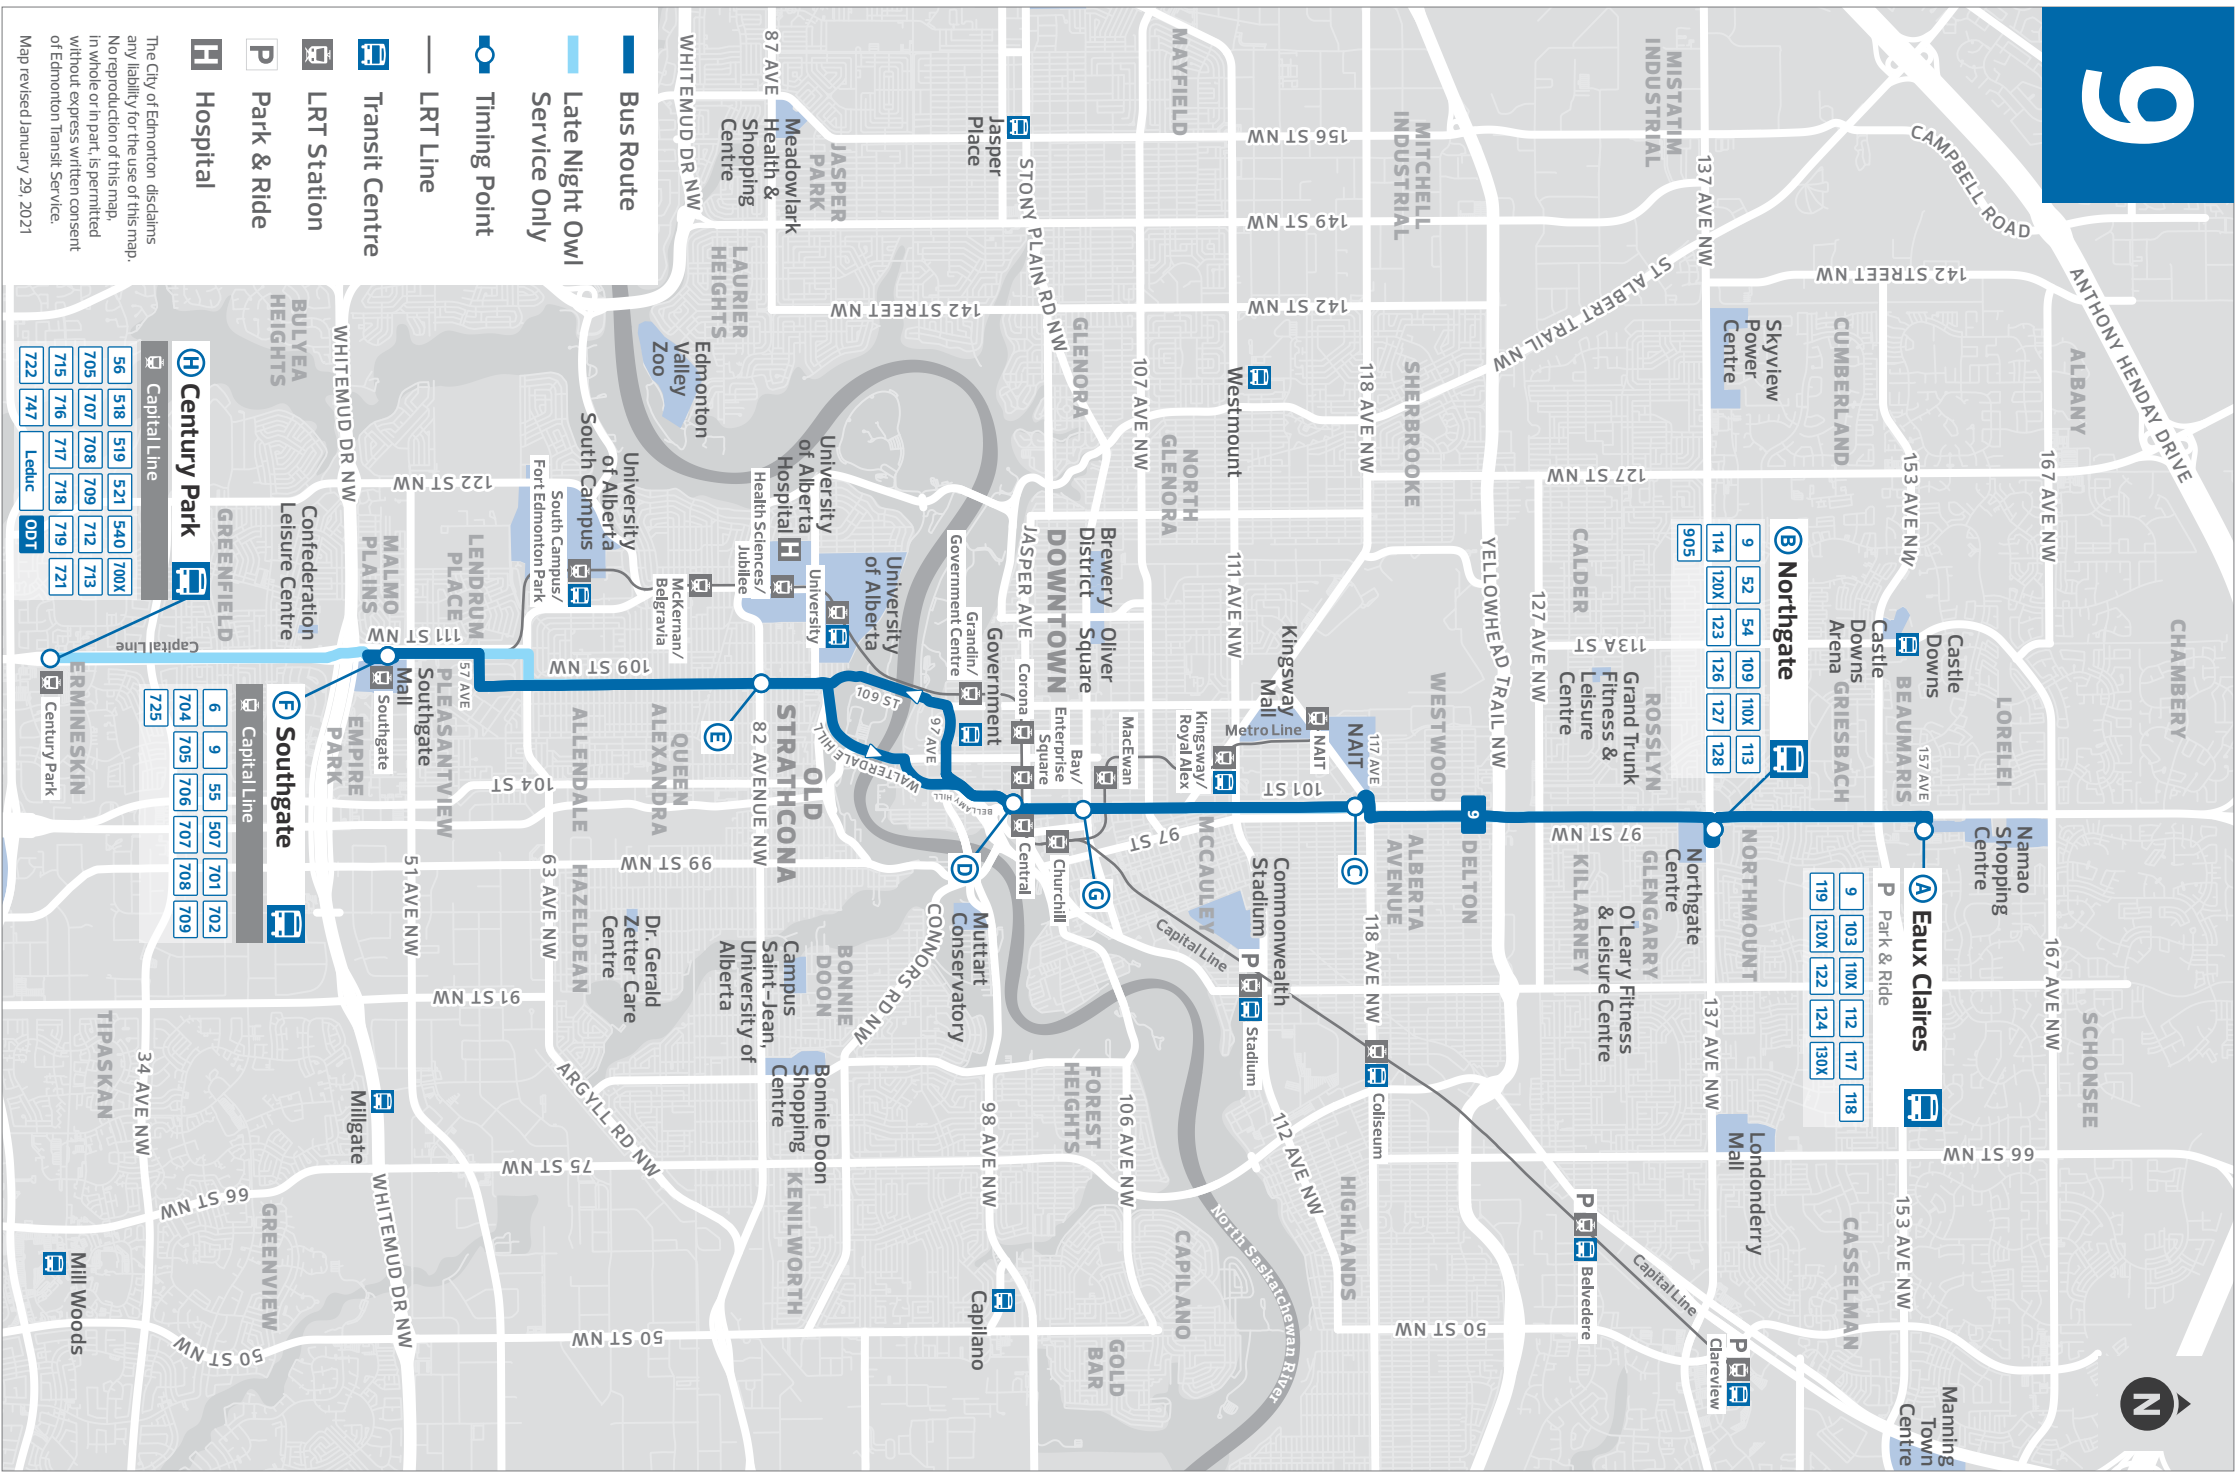

ETS Text & Ride

Text the bus stop number to 31100 or bus stop # [space] bus route # to receive your bus schedule by text message.

ETS BusLink

Call 780-496-1600 for information about when the next bus or LRT is scheduled to arrive.

Customer Service

For assistance with transit-related questions, call 311 to speak with an agent (7 am to 7 pm, 7 days/week. Closed on statutory holidays) or submit a request for assistance at edmonton.ca/311. If calling from outside Edmonton, dial 780-442-5311.

Transit Watch

Report unsafe behaviour and suspicious activity or packages to uniformed ETS staff, or call Transit Watch at 780-442-4900. You can also discreetly send a text message to 780-442-4900 and a Transit Watch staff member will respond. They may also dispatch appropriate security staff, if needed.

TTY Service

Call 780-944-5555 for people with decreased hearing and/or speech abilities.

On Demand Transit

On Demand Transit (ODT) connects 30 neighbourhoods and 16 large seniors' residences to Edmonton's regular bus and LRT service. During the two-year pilot period, there is no fare payment collected when you board On Demand Transit shuttles. Instead, you pay your regular fare when you transfer to a regular bus or LRT. To book your ride:

- + Download the Edmonton On Demand Transit app
- + Visit edmonton.ca/ondemandtransit
- + Call 780-496-2400

Edmonton
Transit
Service