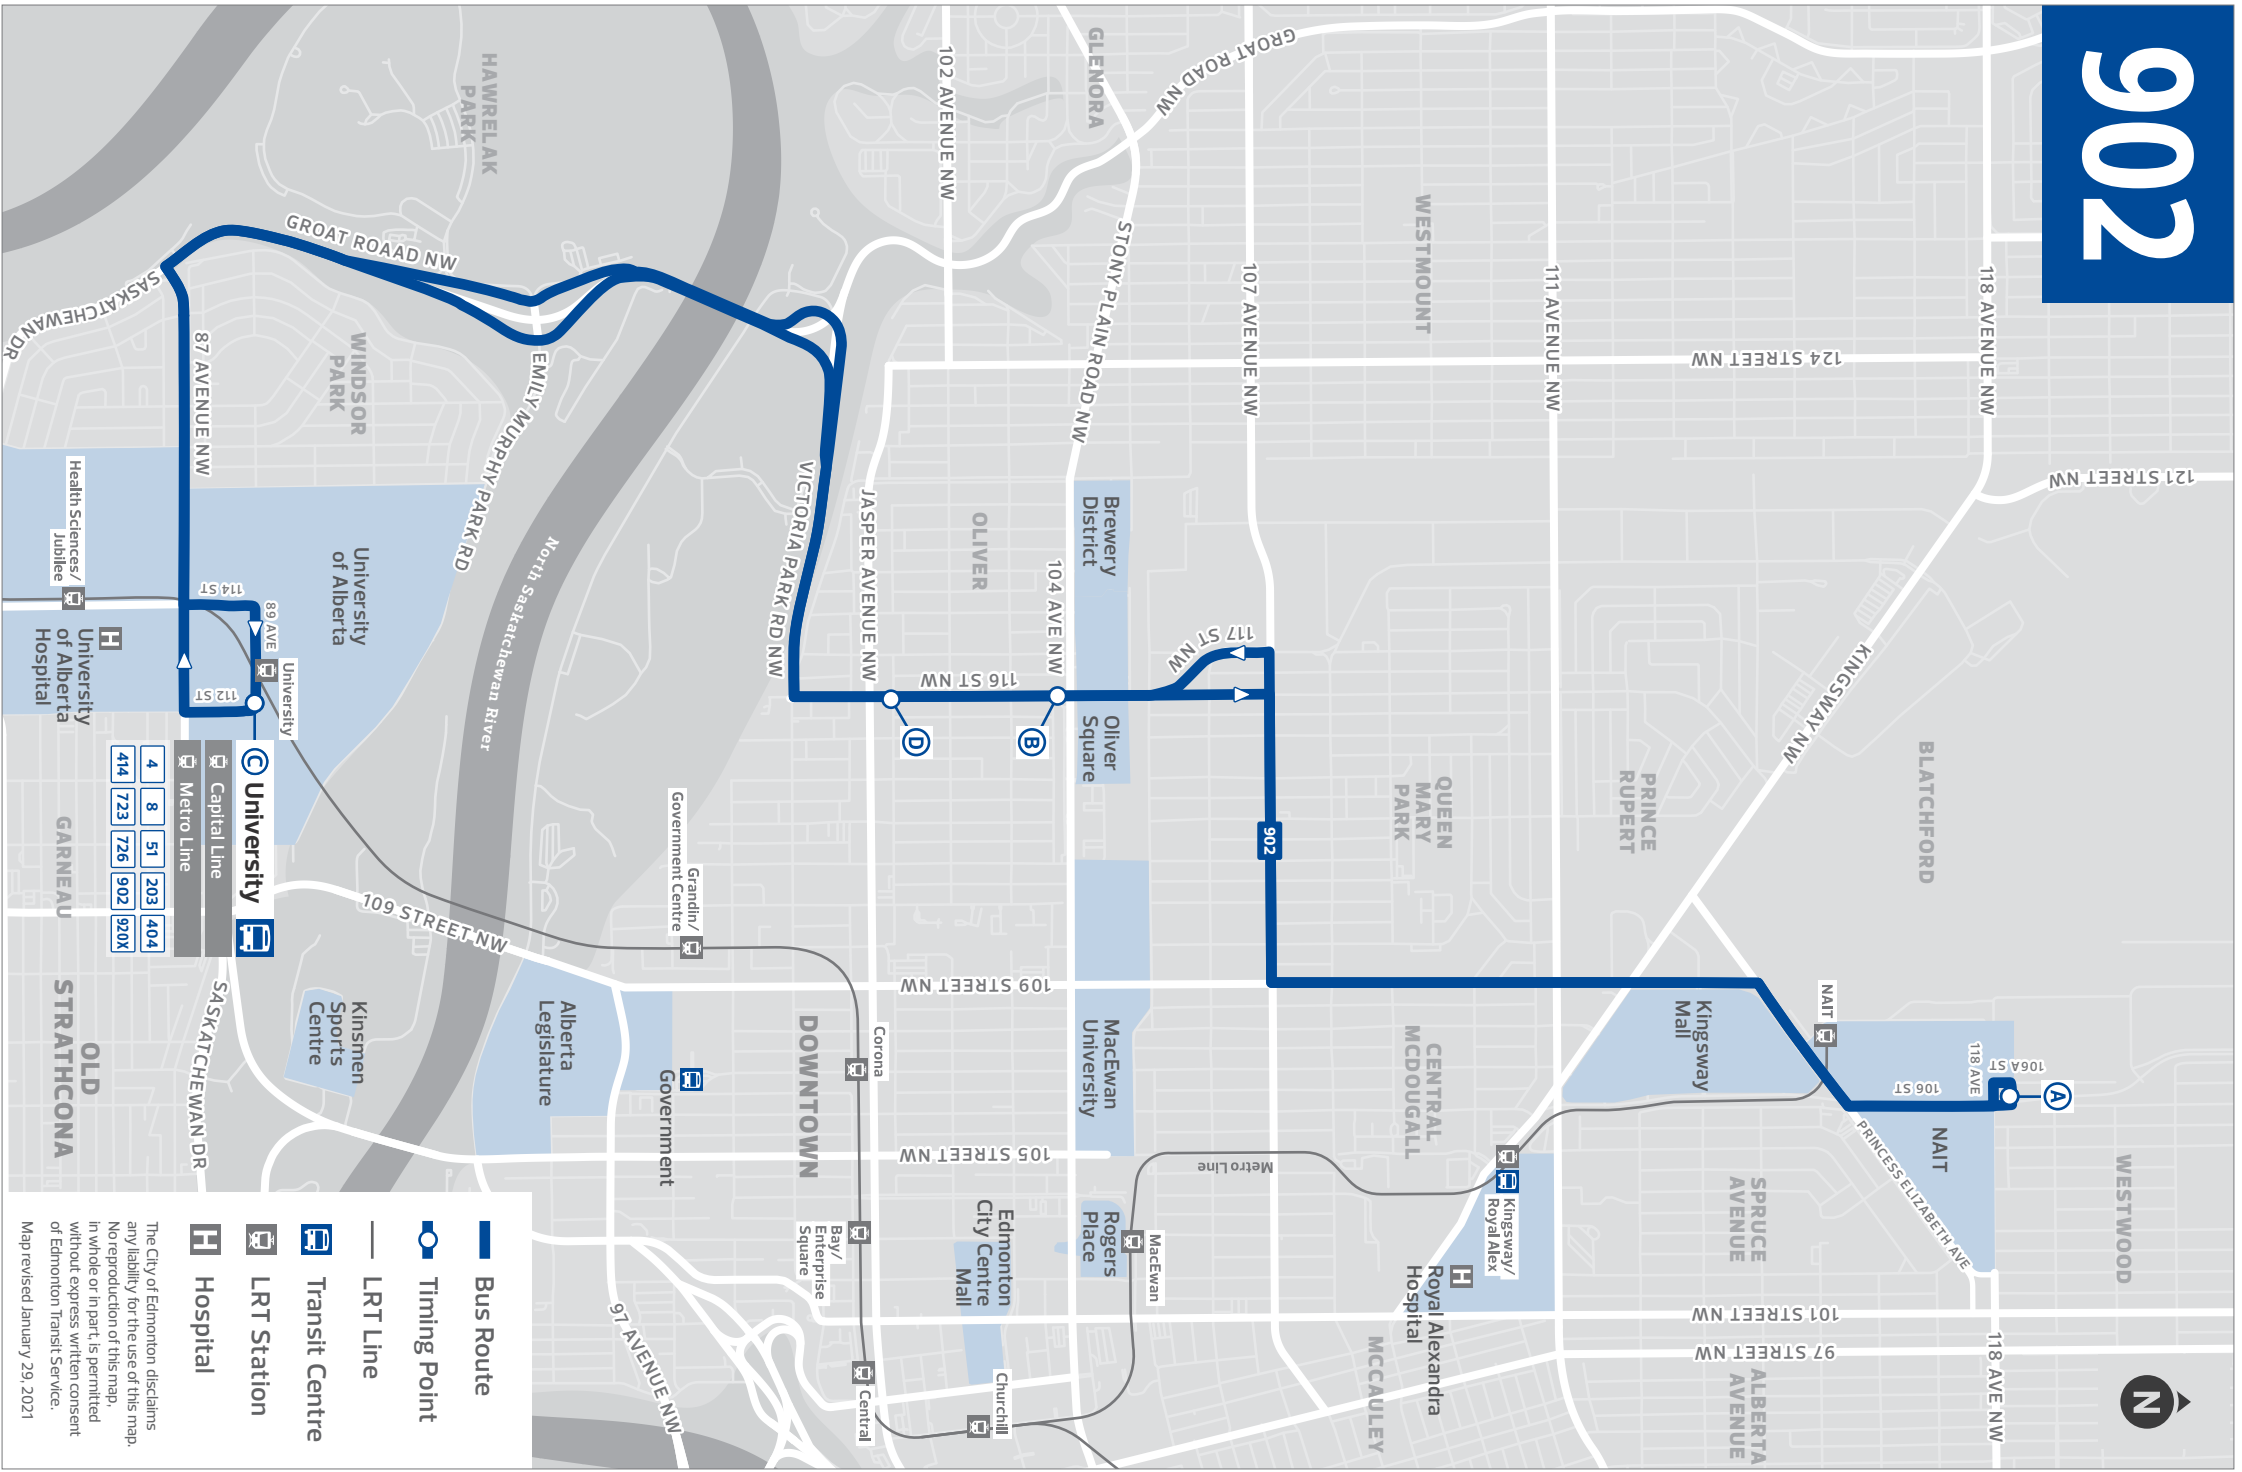

TIMING POINTS

902

SATURDAY

NAIT TO UNIVERSITY			UNIVERSITY TO NAIT		
NAIT Loop	116 St & 104 Ave	University TC	University TC	116 St & Jasper Ave	NAIT Loop
A → B → C			C → D → A		
7:25	7:38	7:51	6:41	6:55	7:10
8:25	8:38	8:51	7:41	7:55	8:10
8:55	9:09	9:24	8:41	8:55	9:11
9:25	9:39	9:54	9:11	9:26	9:42
9:55	10:09	10:24	9:41	9:56	10:12
10:25	10:39	10:54	10:11	10:26	10:42
10:55	11:09	11:24	10:41	10:56	11:12
11:25	11:39	11:54	11:11	11:26	11:42
11:55	12:09	12:24	11:41	11:56	12:12
12:25	12:39	12:54	12:11	12:26	12:42
12:55	1:09	1:24	12:41	12:56	1:12
1:25	1:39	1:54	1:11	1:26	1:42
1:55	2:09	2:24	1:41	1:56	2:12
2:25	2:39	2:54	2:11	2:26	2:42
2:55	3:09	3:24	2:41	2:56	3:12
3:25	3:39	3:54	3:11	3:26	3:42
3:55	4:09	4:24	3:41	3:56	4:12
4:25	4:39	4:54	4:11	4:26	4:42
4:55	5:08	5:21	4:41	4:56	5:11
5:25	5:38	5:51	5:11	5:25	5:40
5:55	6:08	6:21	5:41	5:55	6:10
6:25	6:38	6:51	6:11	6:25	6:40
6:55	7:08	7:21	6:41	6:55	7:10

TIMING POINTS

902

SUNDAY

NAIT TO UNIVERSITY			UNIVERSITY TO NAIT		
NAIT Loop	116 St & 104 Ave	University TC	University TC	116 St & Jasper Ave	NAIT Loop
A → B → C			C → D → A		
10:02	10:16	10:30	10:16	10:30	10:45
10:32	10:46	11:00	10:46	11:00	11:15
EVERY 30 MINUTES UNTIL			EVERY 30 MINUTES UNTIL		
5:02	5:15	5:27	4:46	5:00	5:14
5:30	5:43	5:55	5:16	5:29	5:43
6:00	6:13	6:25	5:46	5:59	6:13
6:30	6:43	6:55	6:16	6:29	6:43
			6:46	6:59	7:13

- + Download the Edmonton On Demand Transit app
- + Visit edmonton.ca/ondemandtransit
- + Call 780-496-2400

INFORMATION

902

NAIT
OLIVER SQUARE
UNIVERSITY

Revised: April 25, 2021

Edmonton
Transit
Service

Edmonton

902

The City of Edmonton disclaims any liability for the use of this map. No reproduction of this map, in whole or in part, is permitted without express written consent of Edmonton Transit Service. Map revised January 29, 2021