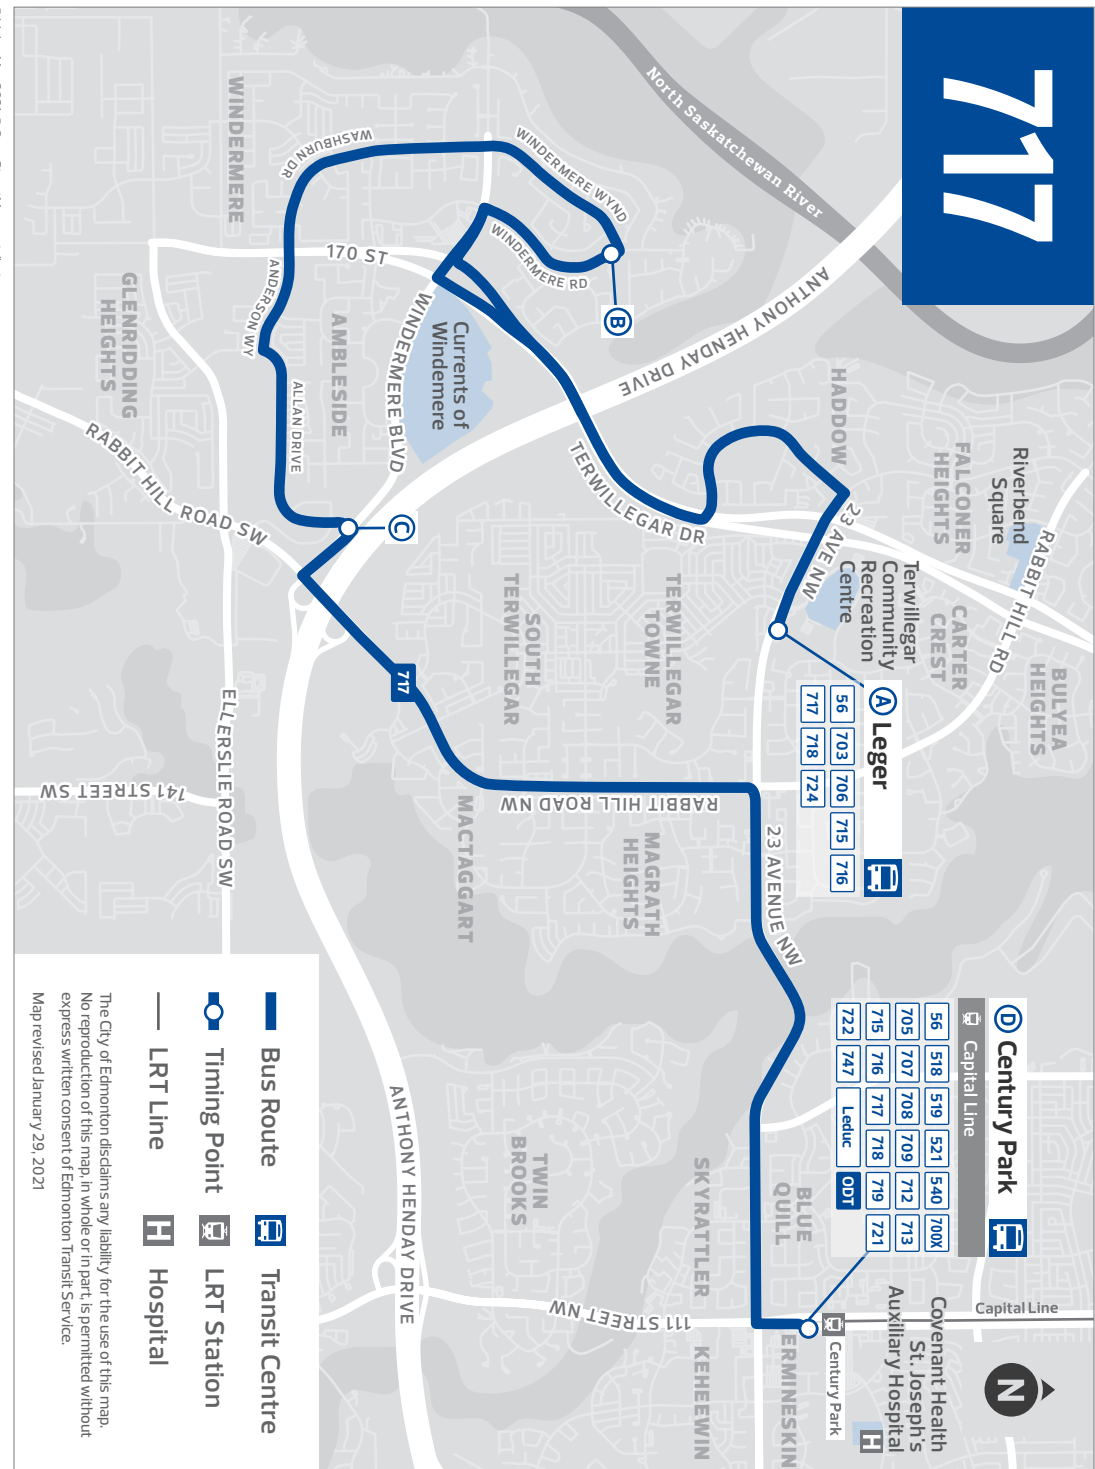

Bold text indicates p.m. time

TC = Transit Centre

717 SATURDAY

LEGER TO CENTURY PARK			
Leger TC	Windermere Rd & Windermere Wynd	Allan Dr & Windermere Blvd	Century Park TC
A	B	C	D
8:22	8:33	8:44	8:58
8:52	9:03	9:15	9:30
9:22	9:34	9:46	10:01
9:52	10:04	10:16	10:31
10:22	10:34	10:46	11:01
10:52	11:04	11:16	11:31
11:22	11:34	11:46	12:01
11:52	12:04	12:16	12:31
12:22	12:34	12:46	1:01
12:52	1:04	1:16	1:31
1:22	1:34	1:46	2:01
1:52	2:04	2:16	2:31
2:22	2:34	2:46	3:01
2:52	3:04	3:16	3:31
3:22	3:34	3:46	4:01
3:52	4:04	4:16	4:31
4:22	4:34	4:46	5:01
4:52	5:04	5:15	5:29
5:22	5:33	5:44	5:58
5:51	6:02	6:13	6:27
6:21	6:32	6:43	6:57
6:51	7:02	7:13	7:27

Subject to change without notice

©Living Map 2021 ©OpenStreetMap contributors

The City of Edmonton disclaims any liability for the use of this map. No reproduction of this map, in whole or in part, is permitted without express written consent of Edmonton Transit Service. Map revised January 29, 2021