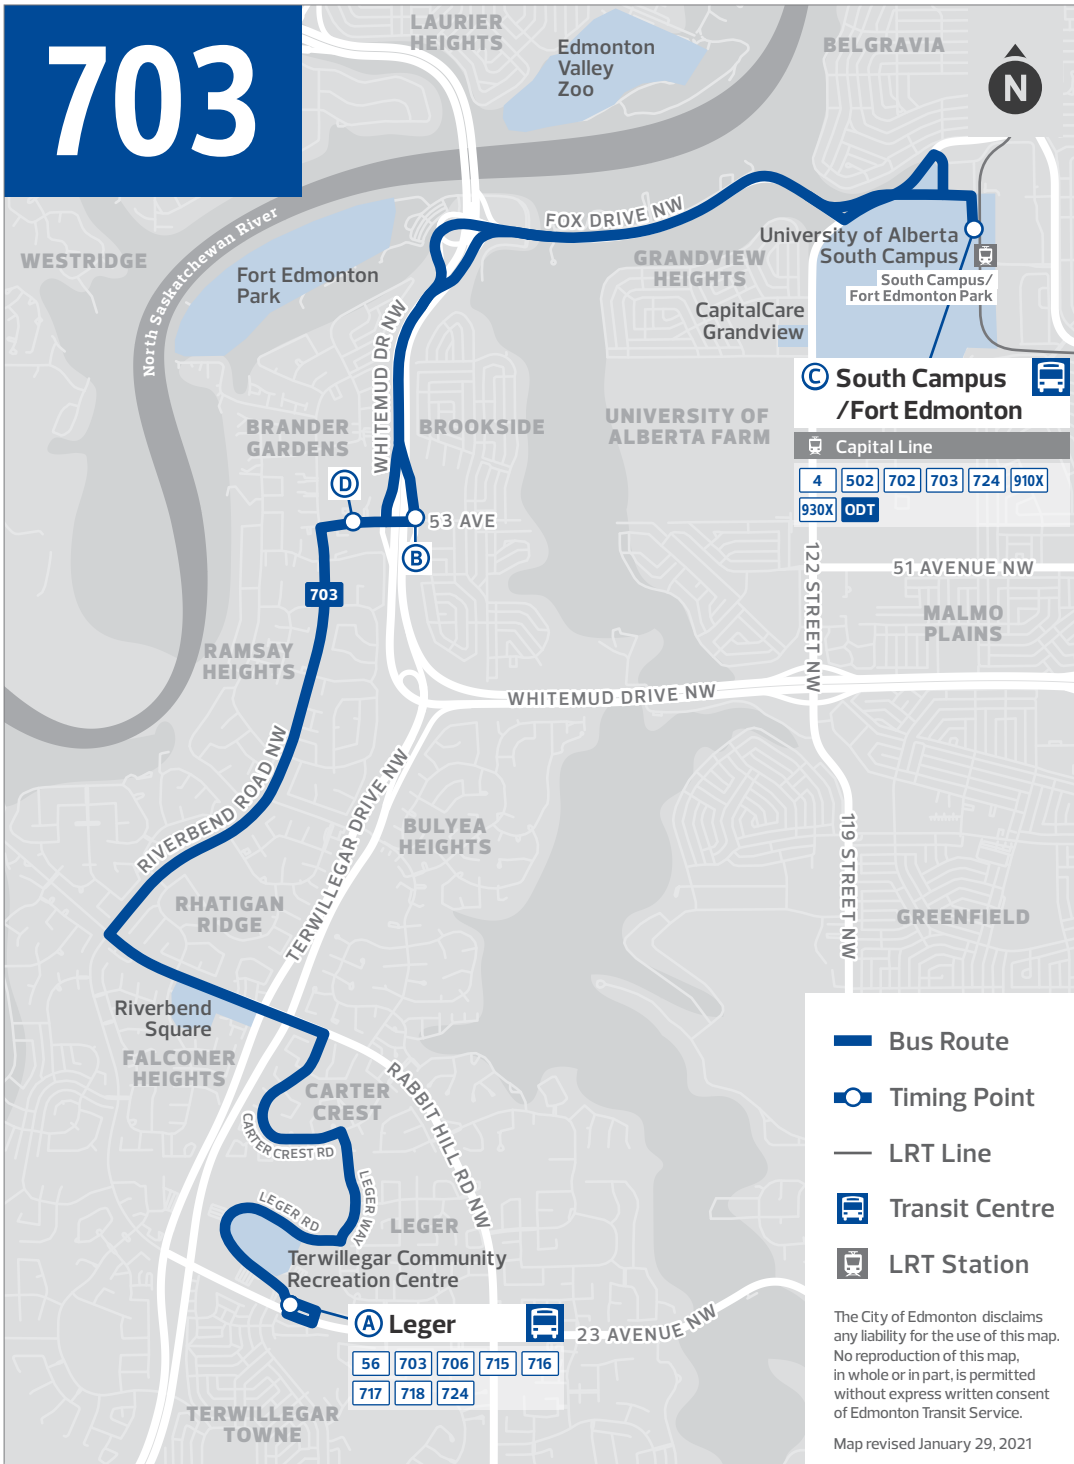

703

ETS Real-Time

Track your bus anywhere anytime from your phone or computer using these recommended real-time tools: edmonton.ca/realtime, Google Maps, Transit App

ETS Text & Ride

Text the bus stop number to 31100 or bus stop # [space] bus route # to receive your bus schedule by text message.

TIMING POINTS

LEGER TO SOUTH CAMPUS/FORT EDMONTON PARK

Leger TC	Whitemud Dr & 53 Ave	South Campus Ft Edm TC
A → B → C		
8:02	8:19	8:25
8:32	8:49	8:55
9:02	9:20	9:27
9:32	9:50	9:57
10:02	10:20	10:27
10:32	10:50	10:57
11:02	11:20	11:27
11:32	11:50	11:57
12:02	12:20	12:27
12:32	12:50	12:57
1:02	1:20	1:27
1:32	1:50	1:57
2:02	2:20	2:27
2:32	2:50	2:57
3:02	3:20	3:27
3:32	3:50	3:57
4:02	4:20	4:27
4:32	4:50	4:57
5:02	5:19	5:25
5:32	5:49	5:55
6:02	6:19	6:25
6:32	6:49	6:55

Reading across the row tells you the time required for the bus to travel between timing points.

Example

For the schedule below, to arrive at 102 St & MacDonald Drive for 7:56 a.m., you will need to board the bus at Capilano Transit Centre no later than 7:35 a.m.

- ① ROUTE NUMBER
- ② DAY OF THE WEEK
- ③ LOCATION / TIMING POINTS
- ④ MAP MARKERS

① 1	② SUNDAY					
	CAPILANO TO DOWNTOWN			CAPILANO TO DOWNTOWN		
③	Capilano TC	79 St & 106 Ave	102 St & MacDonald Dr	Capilano TC	79 St & 106 Ave	102 St & MacDonald Dr
④	A → B → C			A → B → C		
	5:35	5:43	5:56	5:20	5:28	5:41
	5:55	6:03	6:16	5:35	5:43	5:56
	6:15	6:23	6:36	5:50	5:58	6:11
	6:35	6:43	6:56	6:05	6:13	6:26
	6:55	7:03	7:16	6:20	6:28	6:41
	7:15	7:23	7:36	6:35	6:43	6:56
	7:35	7:43	7:56	6:50	6:58	7:11
	7:55	8:03	8:16	7:05	7:13	7:26
	8:15	8:23	8:36	7:25	7:33	7:46
	8:35	8:43	8:56	7:45	7:53	8:06
	8:55	9:03	9:16	8:05	8:13	8:26
	9:15	9:25	9:39	8:25	8:33	8:46
	9:35	9:44	9:58	8:45	8:53	9:06
	9:55	10:05	10:19	9:05	9:13	9:26
	10:15	10:24	10:38	9:25	9:33	9:46
	10:35	10:45	10:59	9:45	9:53	10:06
	10:50	10:59	11:13	10:05	10:13	10:26
	11:05	11:15	11:29	10:25	10:33	10:46
	11:20	11:30	11:43	10:45	10:53	11:06