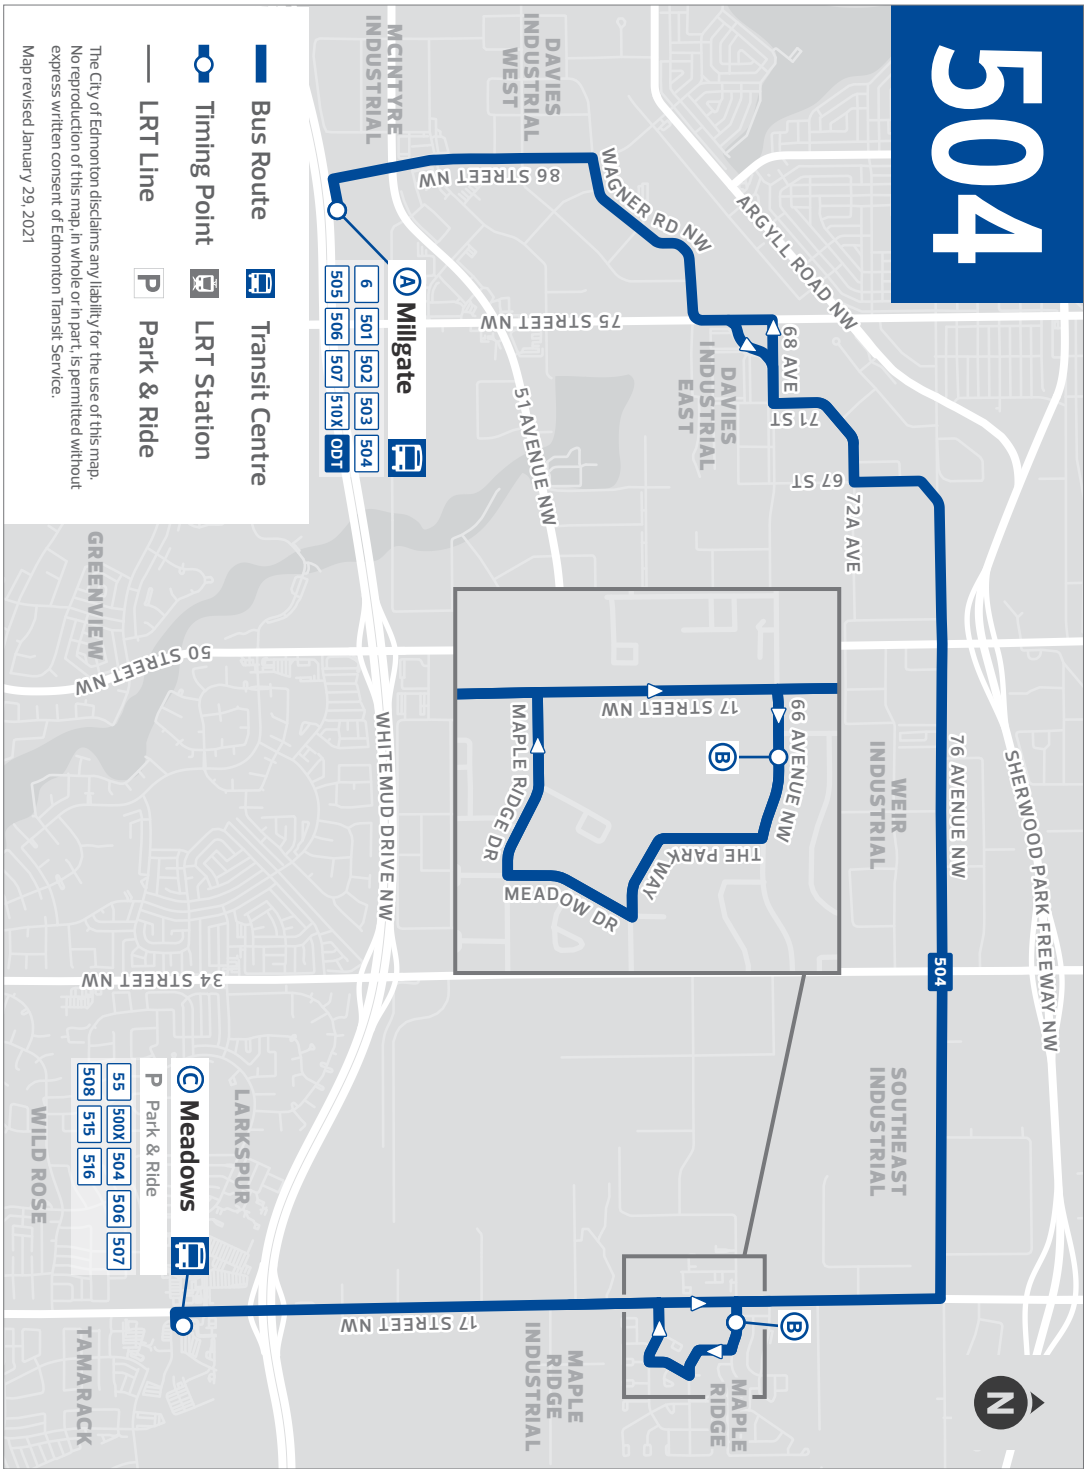

- + Download the Edmonton On Demand Transit app
- + Visit edmonton.ca/ondemandtransit
- + Call 780-496-2400

INFORMATION

504

MILLGATE
SOUTHEAST
INDUSTRIAL
MAPLE RIDGE
MEADOWS

Revised: April 25, 2021

Edmonton
Transit
Service

504

The City of Edmonton disclaims any liability for the use of this map. No reproduction of this map, in whole or in part, is permitted without express written consent of Edmonton Transit Service. Map revised January 29, 2021

MAPLE RIDGE TO MEADOWS

17 St & Oak Ridge Dr	Meadows TC
B	C
7:26	7:34
8:26	8:34
9:27	9:36
10:27	10:36
11:27	11:36
12:27	12:36
1:27	1:36
2:27	2:36
3:27	3:36
4:27	4:36
5:26	5:34
6:26	6:34
7:26	7:34

TIMING POINTS

17 St & Oak Ridge Dr	Meadows TC
B	C
8:22	8:30
9:23	9:32
10:23	10:32
11:23	11:32
12:23	12:32
1:23	1:32
2:23	2:32
3:23	3:32
4:23	4:32
5:22	5:30
6:22	6:30

TIMING POINTS

C Meadows
P Park & Ride

55 | 500X | 504 | 506 | 507
508 | 515 | 516