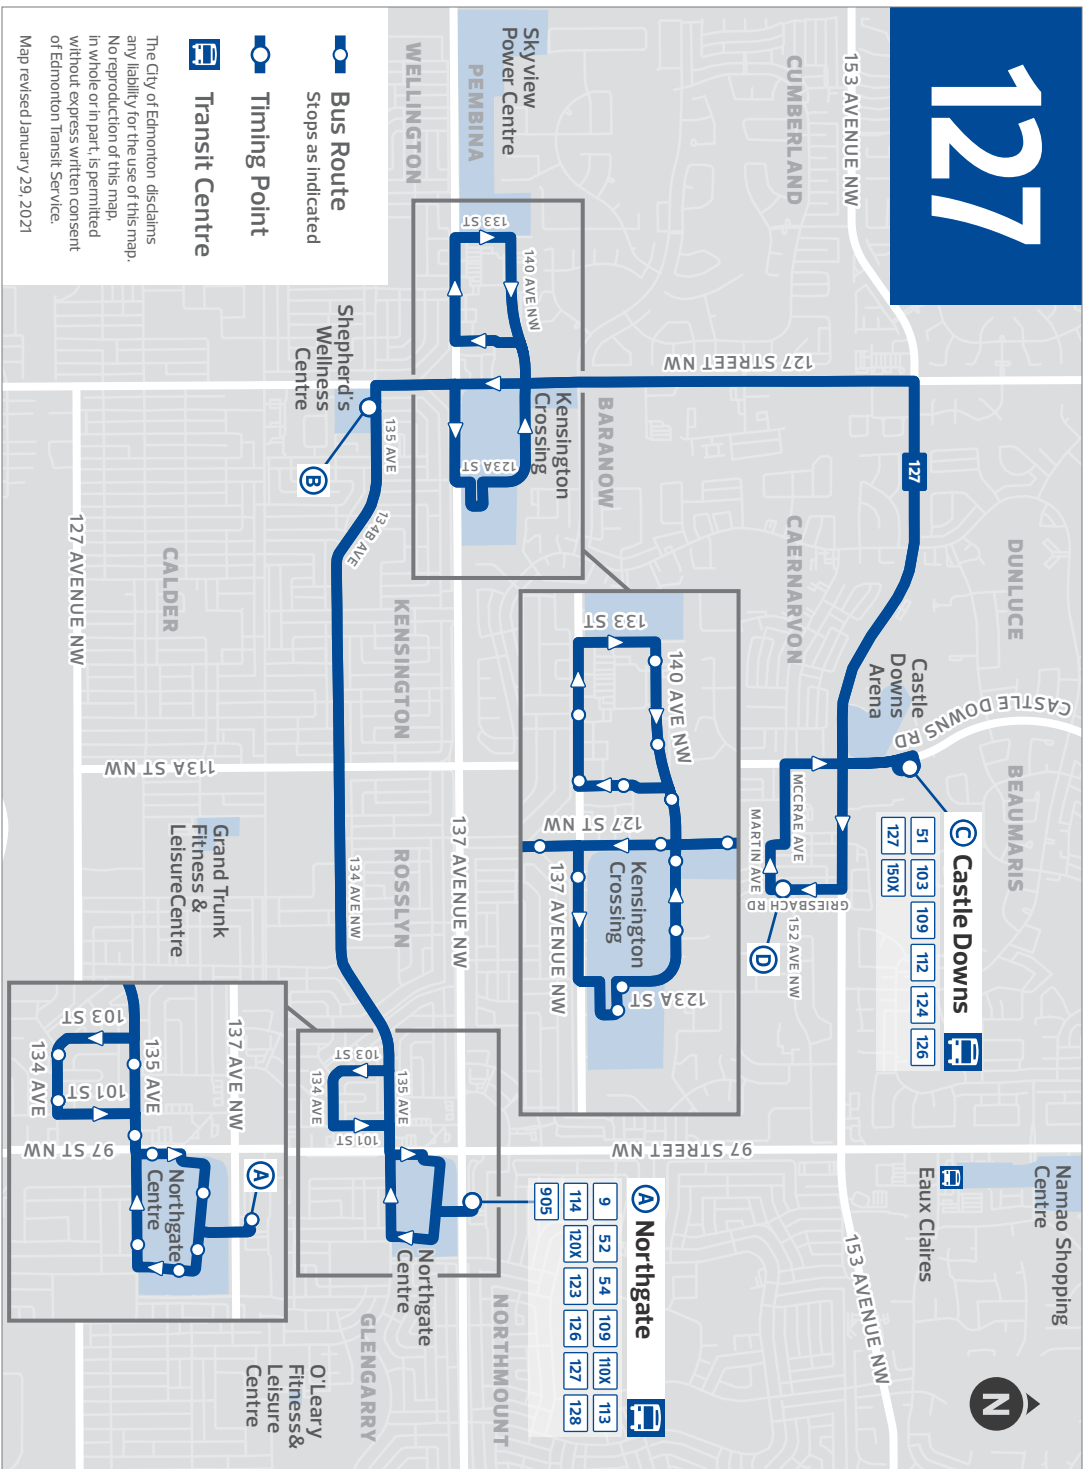

Reading across the row tells you the time required for the bus to travel between timing points.

Example

For the schedule below, to arrive at **102 St & MacDonald Drive** for **7:56 a.m.**, you will need to board the bus at **Capilano Transit Centre** no later than **7:35 a.m.**

- ① ROUTE NUMBER
- ② DAY OF THE WEEK
- ③ LOCATION / TIMING POINTS
- ④ MAP MARKERS

① 1			② SUNDAY		
CAPILANO TO DOWNTOWN			CAPILANO TO DOWNTOWN		
③ Capilano TC	79 St & 106 Ave	102 St & MacDonald Dr	Capilano TC	79 St & 106 Ave	102 St & MacDonald Dr
④ A	B	C	A	B	C
5:35	5:43	5:56	5:20	5:28	5:41
5:55	6:03	6:16	5:35	5:43	5:56
6:15	6:23	6:36	5:50	5:58	6:11
6:35	6:43	6:56	6:05	6:13	6:26
6:55	7:03	7:16	6:20	6:28	6:41
7:15	7:23	7:36	6:35	6:43	6:56
7:35	7:43	7:56	6:50	6:58	7:11
7:55	8:03	8:16	7:05	7:13	7:26
8:15	8:23	8:36	7:25	7:33	7:46
8:35	8:43	8:56	7:45	7:53	8:06
8:55	9:03	9:17	8:05	8:13	8:26
9:15	9:25	9:39	8:25	8:33	8:46
9:35	9:44	9:58	8:45	8:53	9:06
9:55	10:05	10:19	9:05	9:13	9:26
10:15	10:24	10:38	9:25	9:33	9:46
10:35	10:45	10:59	9:45	9:53	10:06
10:50	10:59	11:13	10:05	10:13	10:26
11:05	11:15	11:29	10:25	10:33	10:46
11:20	11:30	11:43	10:45	10:53	11:06

- + Download the Edmonton On Demand Transit app
- + Visit edmonton.ca/ondemandtransit
- + Call 780-496-2400

INFORMATION

127

NORTHGATE
SHEPHERD'S
WELLNESS
CENTRE

KENSINGTON
CROSSING
CASTLE DOWNS
GREISBACH

Revised: April 15, 2021

Edmonton
Transit
Service

127

TIMING POINTS

TIMING POINTS

MON TO FRI

CASTLE DOWNS TO NORTHGATE

Castle Downs TC	Shepherd's Care Wellness Centre	Northgate TC
C	B	A
8:13	8:35	8:48
9:13	9:35	9:48
10:13	10:35	10:48
11:13	11:35	11:48
12:13	12:35	12:48
1:13	1:35	1:48
2:13	2:35	2:48
3:13	3:35	3:48