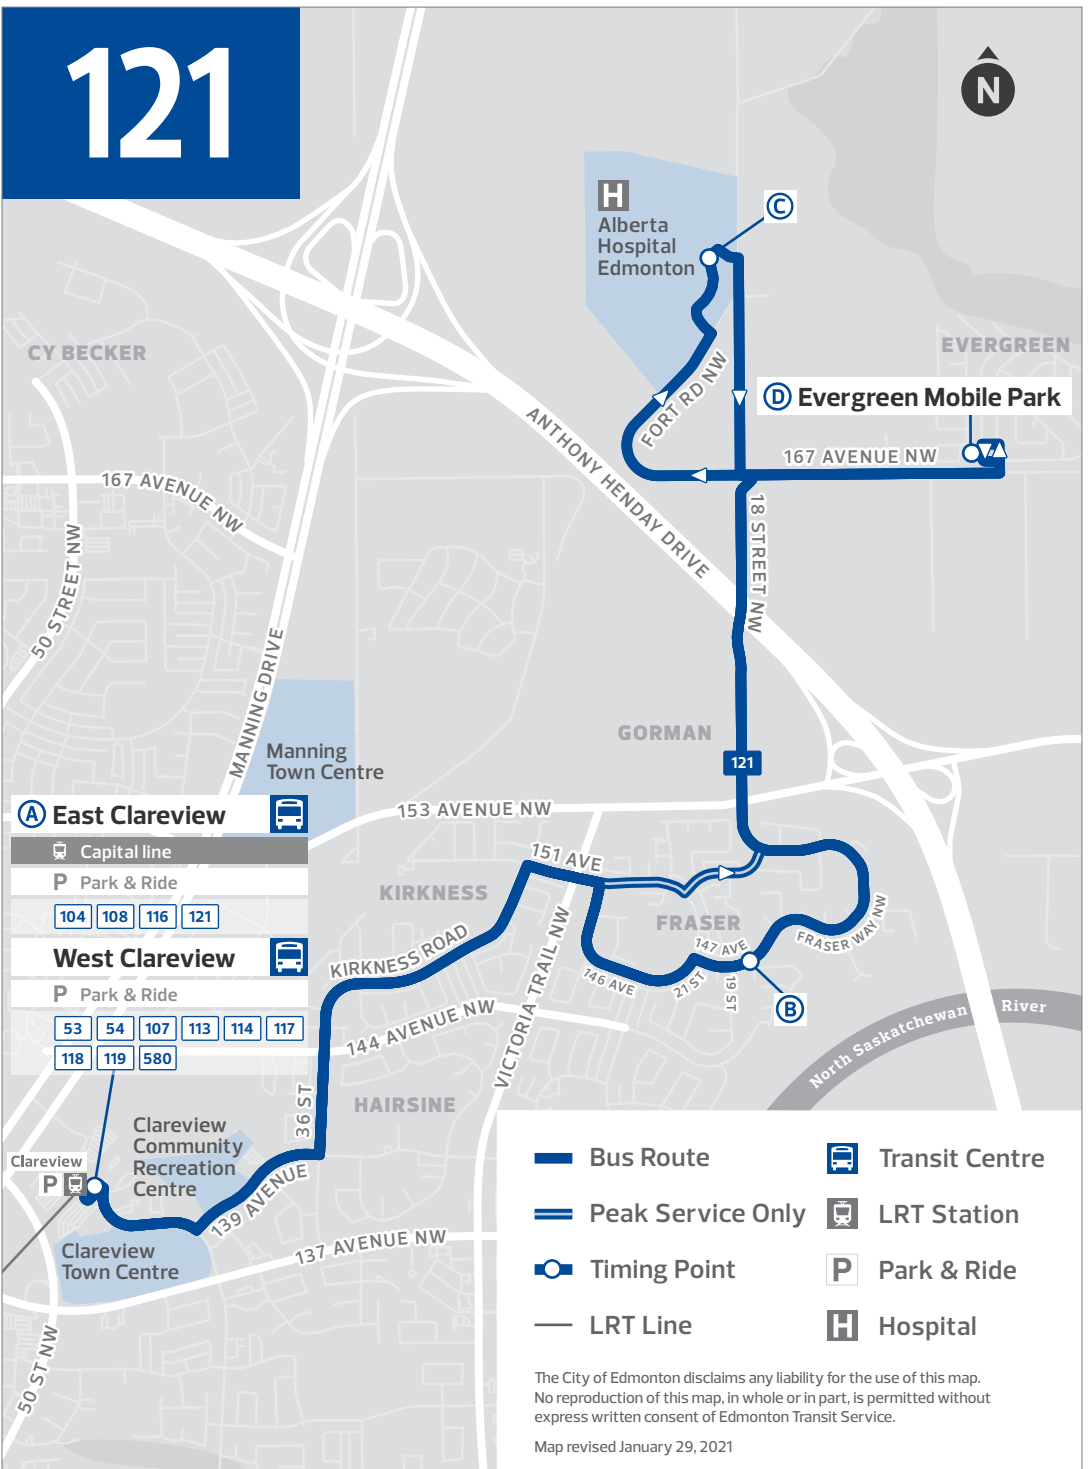

121

The City of Edmonton disclaims any liability for the use of this map. No reproduction of this map, in whole or in part, is permitted without express written consent of Edmonton Transit Service.
Map revised January 29, 2021

Let's Connect

- /takeETS
- @edmontontransit
- ETS Connect
- /takeETSalert

Accessibility

All ETS buses and On Demand Transit vehicles are accessible.

Bicycle Racks

All ETS buses are equipped with bicycle racks except for On Demand Transit vehicles and regional service buses that travel highways.

INFORMATION

Reading the Schedule

To find the estimated times that a bus stops at a particular location, read down the column under that location.

To find the estimated times that a particular bus will stop at other locations, read across the row (left to right).

Reading across the row tells you the time required for the bus to travel between timing points.

Example

For the schedule below, to arrive at 102 St & MacDonald Drive for 7:56 a.m., you will need to board the bus at Capilano Transit Centre no later than 7:35 a.m.

- ① ROUTE NUMBER
- ② DAY OF THE WEEK
- ③ LOCATION / TIMING POINTS
- ④ MAP MARKERS

①	1			② SUNDAY		
	CAPILANO TO DOWNTOWN			CAPILANO TO DOWNTOWN		
③	Capilano TC	79 St & 106 Ave	102 St & MacDonald Dr	Capilano TC	79 St & 106 Ave	102 St & MacDonald Dr
④	A	B	C	A	B	C
	5:35	5:43	5:56	5:20	5:28	5:41
	5:55	6:03	6:16	5:35	5:43	5:56
	6:15	6:23	6:36	5:50	5:58	6:11
	6:35	6:43	6:56	6:05	6:13	6:26
	6:55	7:03	7:16	6:20	6:28	6:41
	7:15	7:23	7:36	6:35	6:43	6:56
	7:35	7:43	7:56	6:50	6:58	7:11
	7:55	8:03	8:16	7:05	7:13	7:26
	8:15	8:23	8:36	7:25	7:33	7:46
	8:35	8:43	8:56	7:45	7:53	8:06
	8:55	9:03	9:17	8:05	8:13	8:26
	9:15	9:25	9:39	8:25	8:33	8:46
	9:35	9:44	9:58	8:45	8:53	9:06
	9:55	10:05	10:19	9:05	9:13	9:26
	10:15	10:24	10:38	9:25	9:33	9:46
	10:35	10:45	10:59	9:45	9:53	10:06
	10:50	10:59	11:13	10:05	10:13	10:26
	11:05	11:15	11:29	10:25	10:33	10:46
	11:20	11:30	11:43	10:45	10:53	11:06

For more information visit edmonton.ca/transit.

SCHEDULE GUIDE

ETS Real-Time

Track your bus anywhere anytime from your phone or computer using these recommended real-time tools: edmonton.ca/realttime, Google Maps, Transit App

ETS Text & Ride

Text the bus stop number to 31100 or bus stop # [space] bus route # to receive your bus schedule by text message.

ETS BusLink

Call 780-496-1600 for information about when the next bus or LRT is scheduled to arrive.

Customer Service

For assistance with transit-related questions, call 311 to speak with an agent (7 am to 7 pm, 7 days/week. Closed on statutory holidays) or submit a request for assistance at edmonton.ca/311. If calling from outside Edmonton, dial 780-442-5311.

Transit Watch

Report unsafe behaviour and suspicious activity or packages to uniformed ETS staff, or call Transit Watch at 780-442-4900. You can also discreetly send a text message to 780-442-4900 and a Transit Watch staff member will respond. They may also dispatch appropriate security staff, if needed.

TTY Service

Call 780-944-5555 for people with decreased hearing and/or speech abilities.