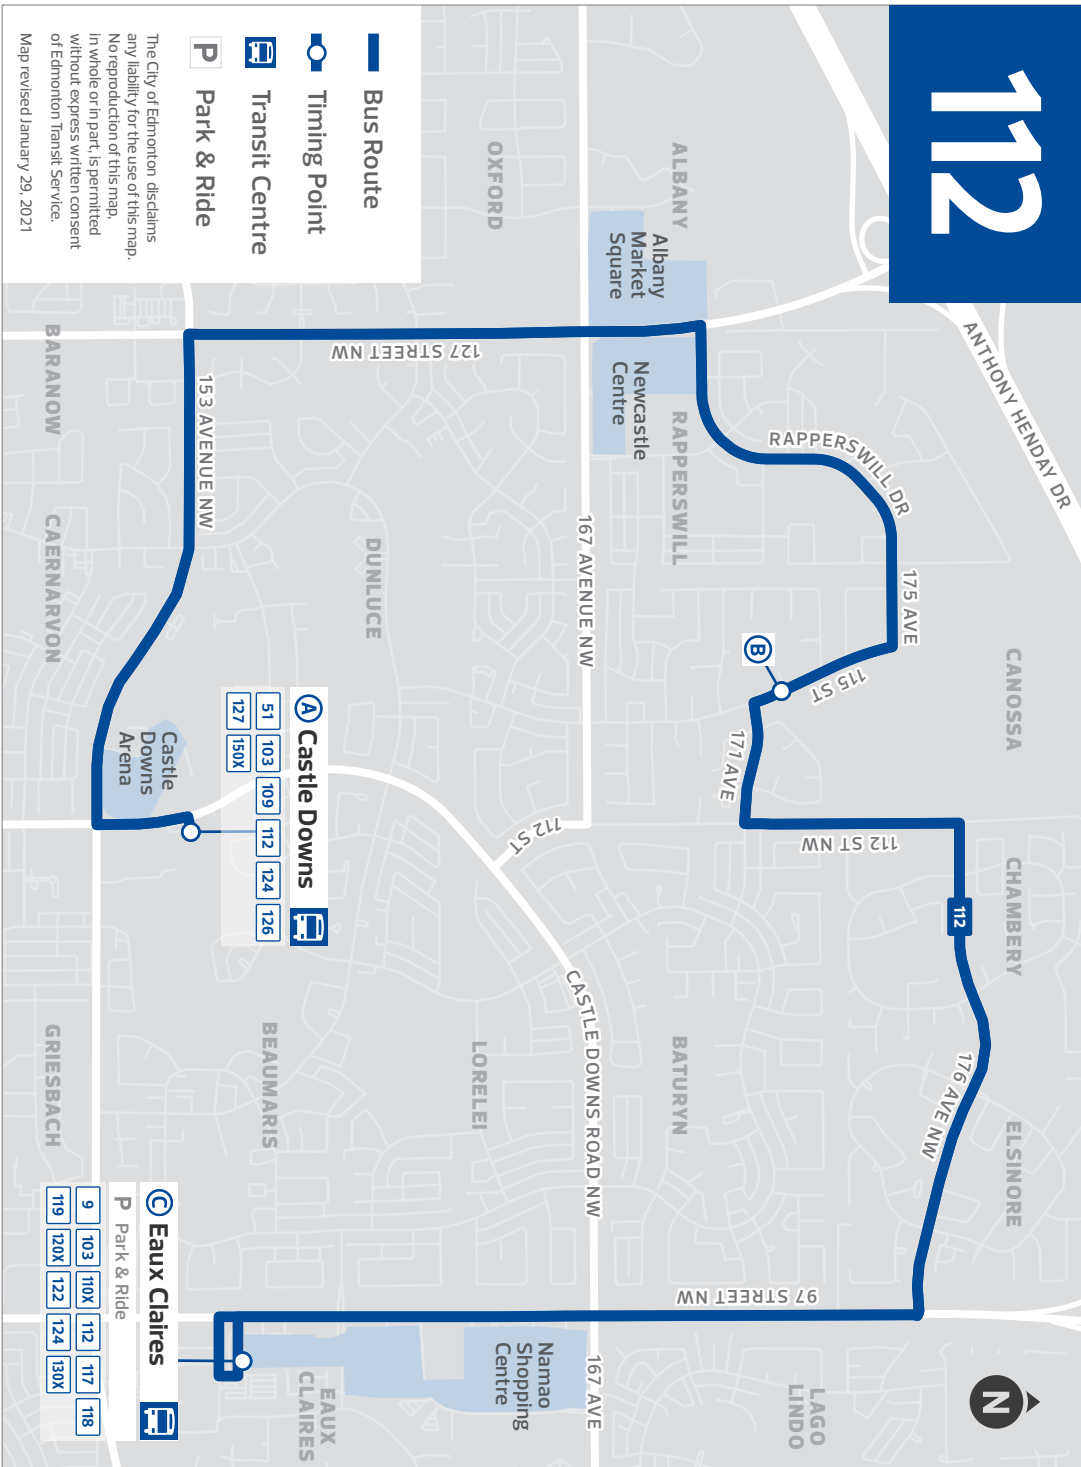

ETS Text & Ride

Text the bus stop number to 31100 or bus stop # [space] bus route # to receive your bus schedule by text message.

ETS BusLink

Call 780-496-1600 for information about when the next bus or LRT is scheduled to arrive.

Customer Service

For assistance with transit-related questions, call 311 to speak with an agent (7 am to 7 pm, 7 days/week. Closed on statutory holidays) or submit a request for assistance at edmonton.ca/311. If calling from outside Edmonton, dial 780-442-5311.

Transit Watch

Report unsafe behaviour and suspicious activity or packages to uniformed ETS staff, or call Transit Watch at 780-442-4900. You can also discreetly send a text message to 780-442-4900 and a Transit Watch staff member will respond. They may also dispatch appropriate security staff, if needed.

TTY Service

Call 780-944-5555 for people with decreased hearing and/or speech abilities.

On Demand Transit

On Demand Transit (ODT) connects 30 neighbourhoods and 16 large seniors' residences to Edmonton's regular bus and LRT service. During the two-year pilot period, there is no fare payment collected when you board On Demand Transit shuttles. Instead, you pay your regular fare when you transfer to a regular bus or LRT. To book your ride:

- + Download the Edmonton On Demand Transit app
- + Visit edmonton.ca/ondemandtransit
- + Call 780-496-2400

Edmonton
Transit
Service

Edmonton