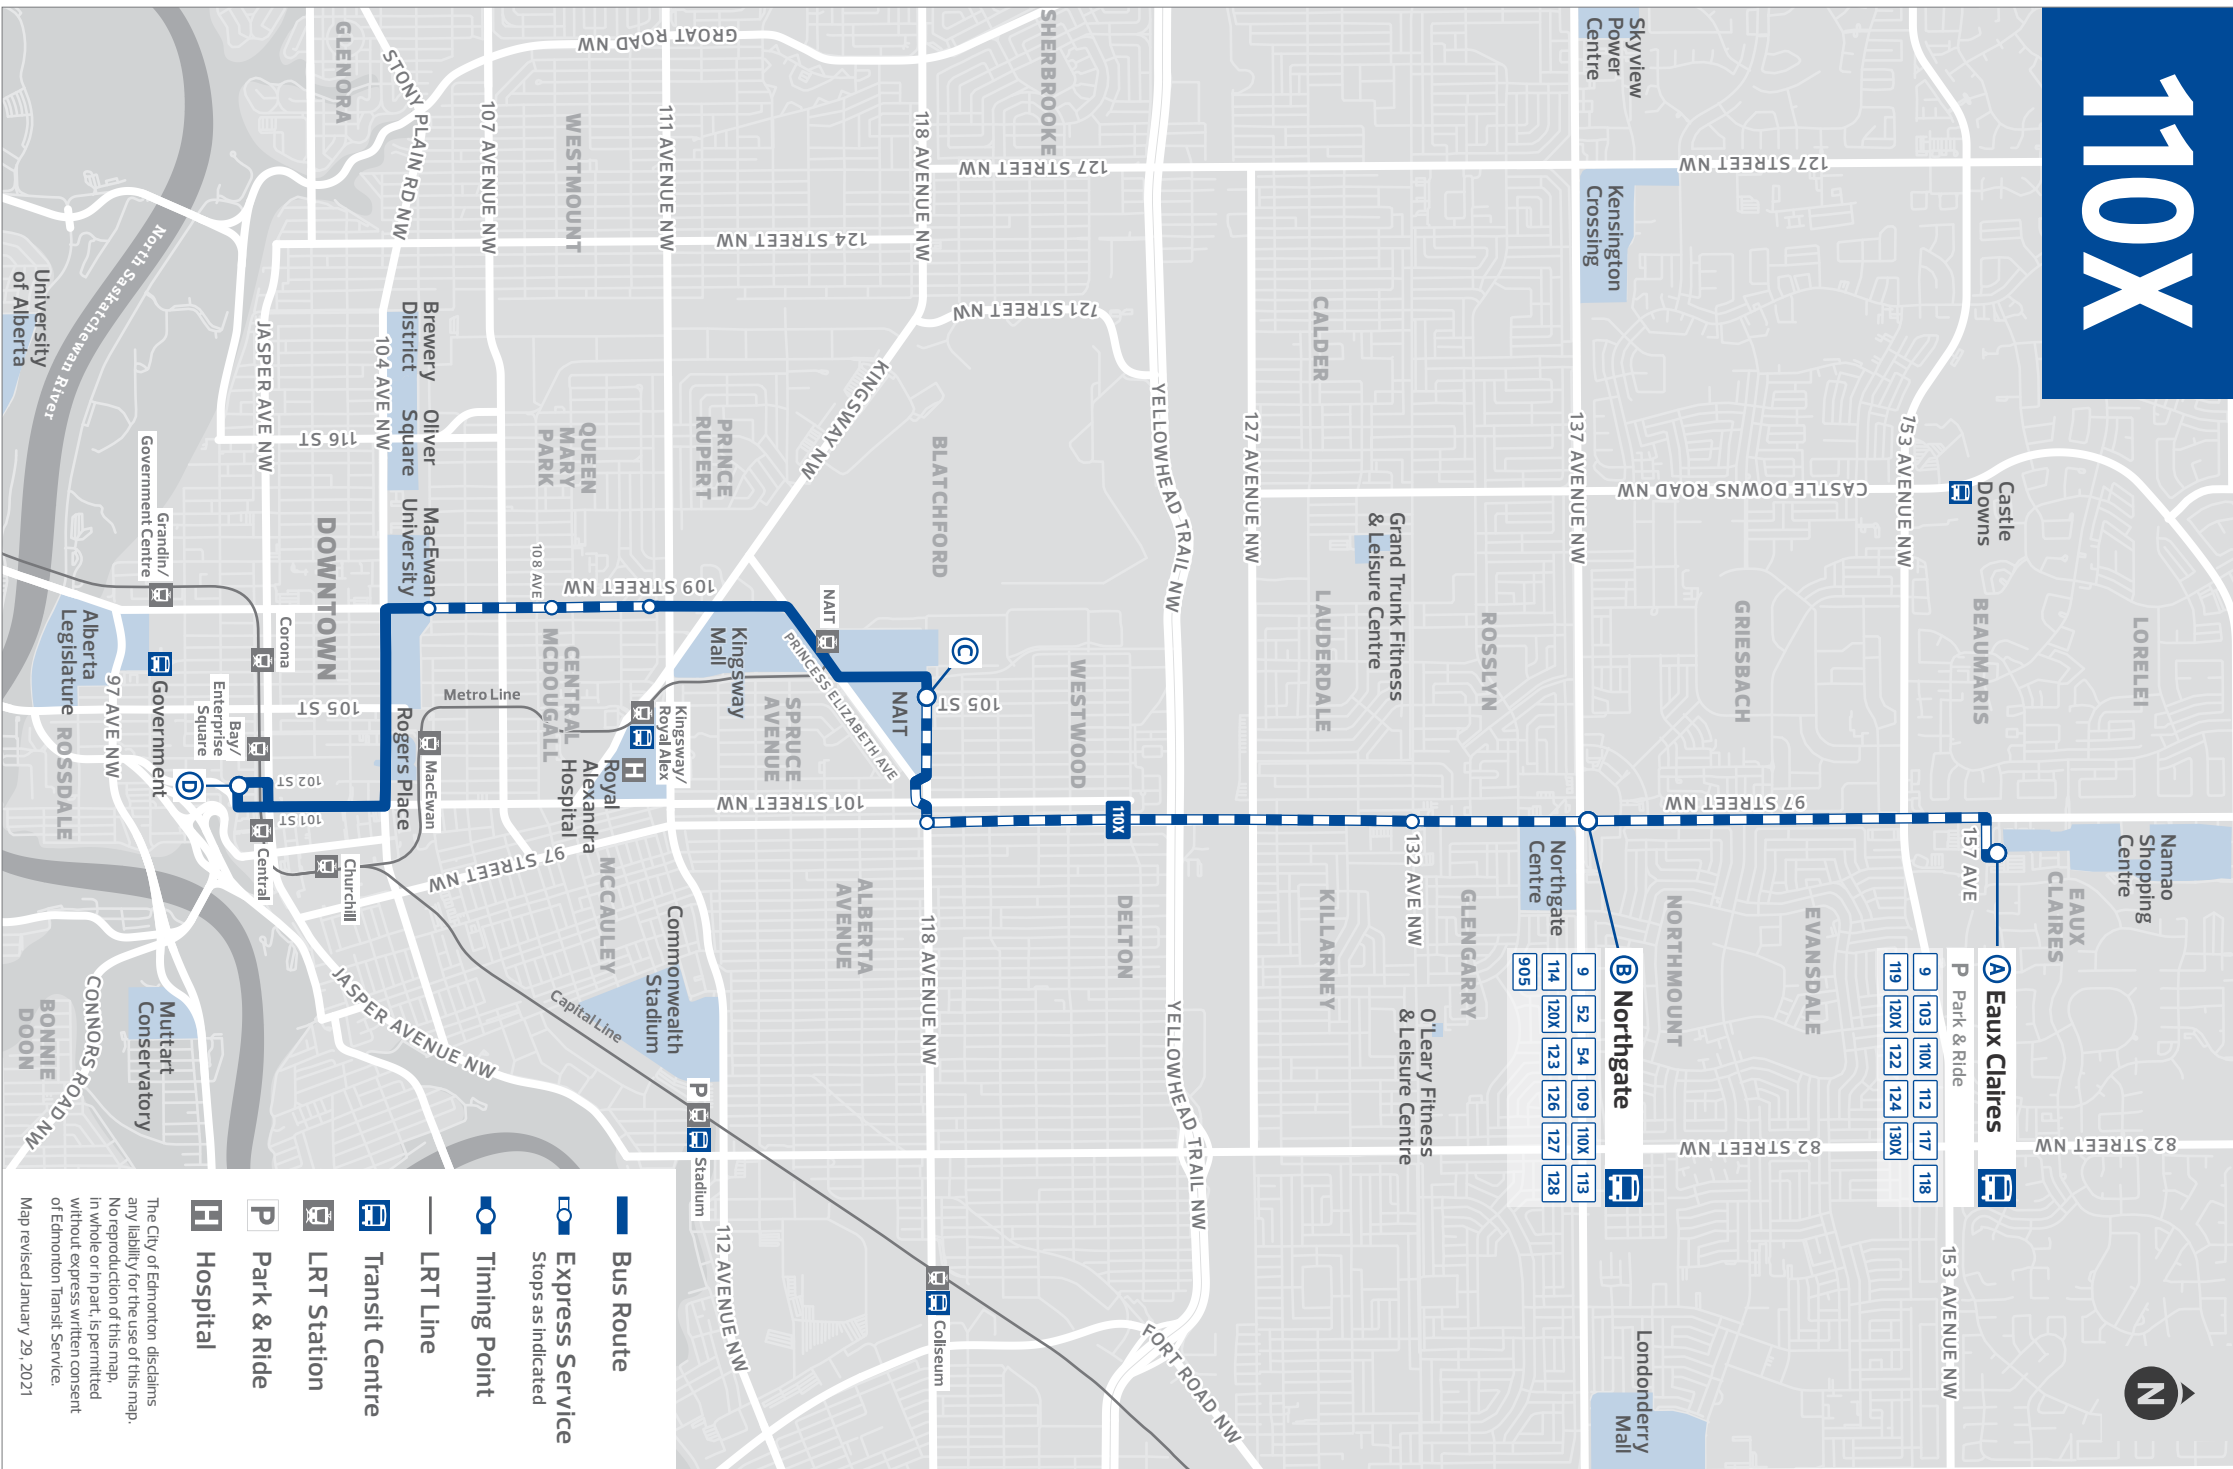

### On Demand Transit

On Demand Transit (ODT) connects 30 neighbourhoods and 16 large seniors' residences to Edmonton's regular bus and LRT service. During the two-year pilot period, there is no fare payment collected when you board On Demand Transit shuttles. Instead, you pay your regular fare when you transfer to a regular bus or LRT. To book your ride:

# 110X

**A Eau Claire**

P	9	103	100X	112	117	118
	119	120X	122	124	130X	

**B Northgate**

9	52	54	109	100X	113
	114	120X	123	126	127
					128
					905

- Bus Route
- Express Service Stops as Indicated
- Timing Point
- LRT Line
- Transit Centre
- LRT Station
- Park & Ride
- Hospital

The City of Edmonton disclaims any liability for the use of this map. No reproduction of this map, in whole or in part, is permitted without express written consent of Edmonton Transit Service.  
Map revised January 29, 2021