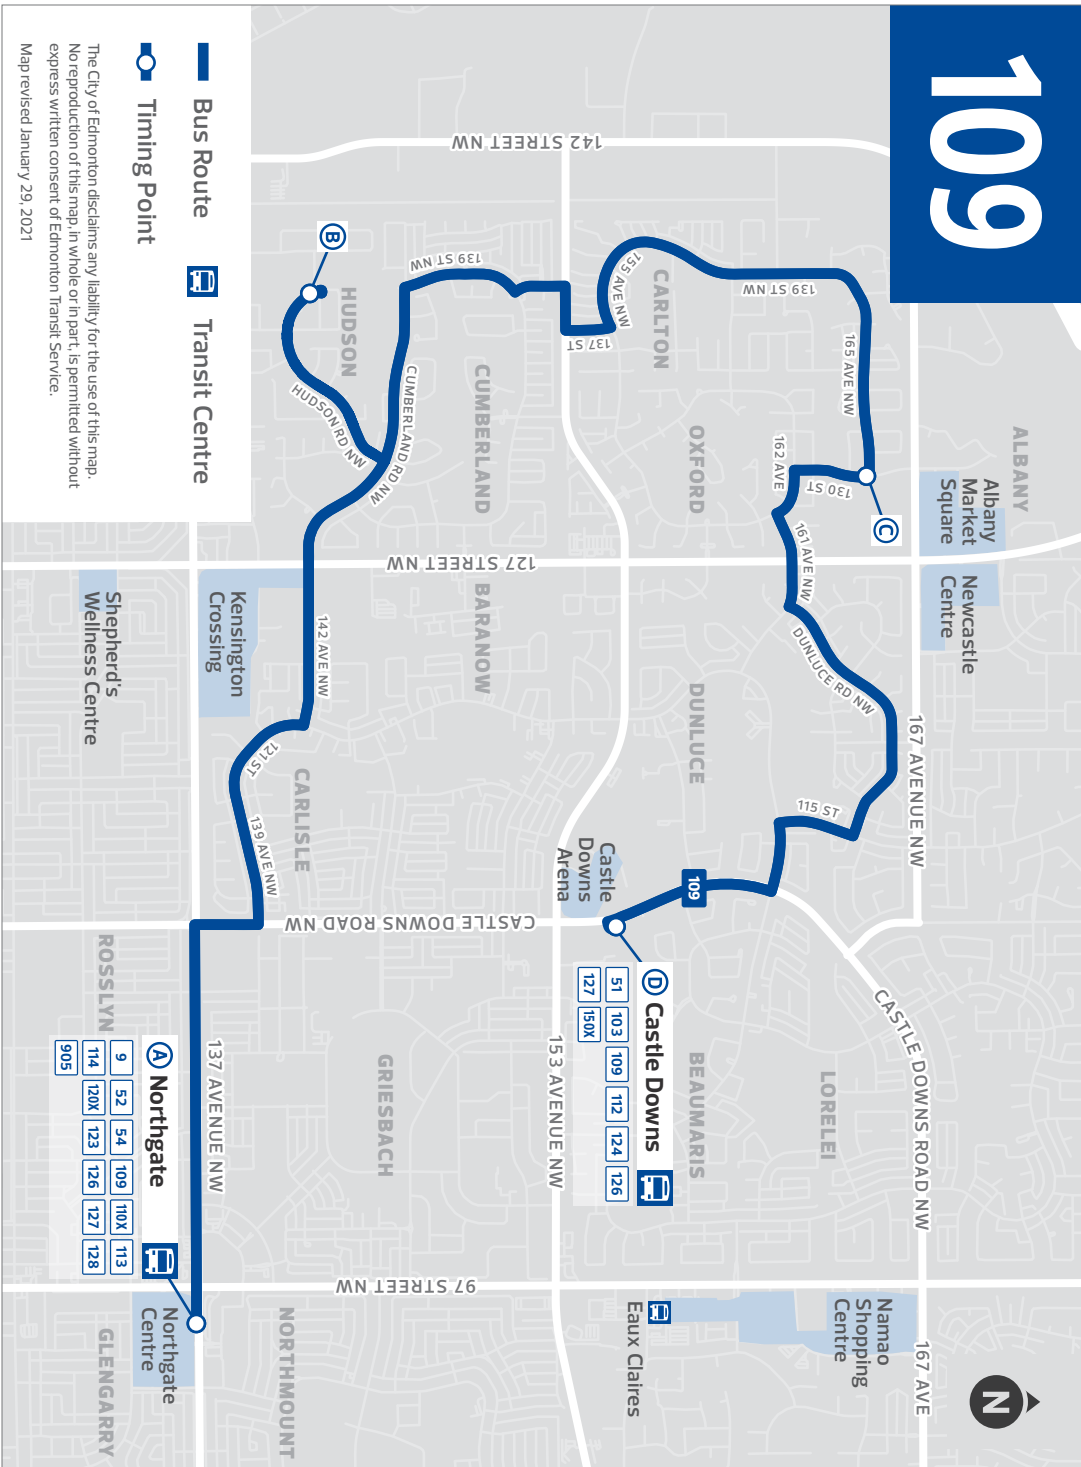

ETS Text & Ride

Text the bus stop number to 31100 or bus stop # [space] bus route # to receive your bus schedule by text message.

ETS BusLink

Call 780-496-1600 for information about when the next bus or LRT is scheduled to arrive.

Customer Service

For assistance with transit-related questions, call 311 to speak with an agent (7 am to 7 pm, 7 days/week. Closed on statutory holidays) or submit a request for assistance at edmonton.ca/311. If calling from outside Edmonton, dial 780-442-5311.

Transit Watch

Report unsafe behaviour and suspicious activity or packages to uniformed ETS staff, or call Transit Watch at 780-442-4900.

You can also discreetly send a text message to 780-442-4900 and a Transit Watch staff member will respond. They may also dispatch appropriate security staff, if needed.

TTY Service

Call 780-944-5555 for people with decreased hearing and/or speech abilities.

On Demand Transit

On Demand Transit (ODT) connects 30 neighbourhoods and 16 large seniors' residences to Edmonton's regular bus and LRT service. During the two-year pilot period, there is no fare payment collected when you board On Demand Transit shuttles. Instead, you pay your regular fare when you transfer to a regular bus or LRT. To book your ride:

- + Download the Edmonton On Demand Transit app
- + Visit edmonton.ca/ondemandtransit
- + Call 780-496-2400

Edmonton
Transit
Service

Edmonton

109