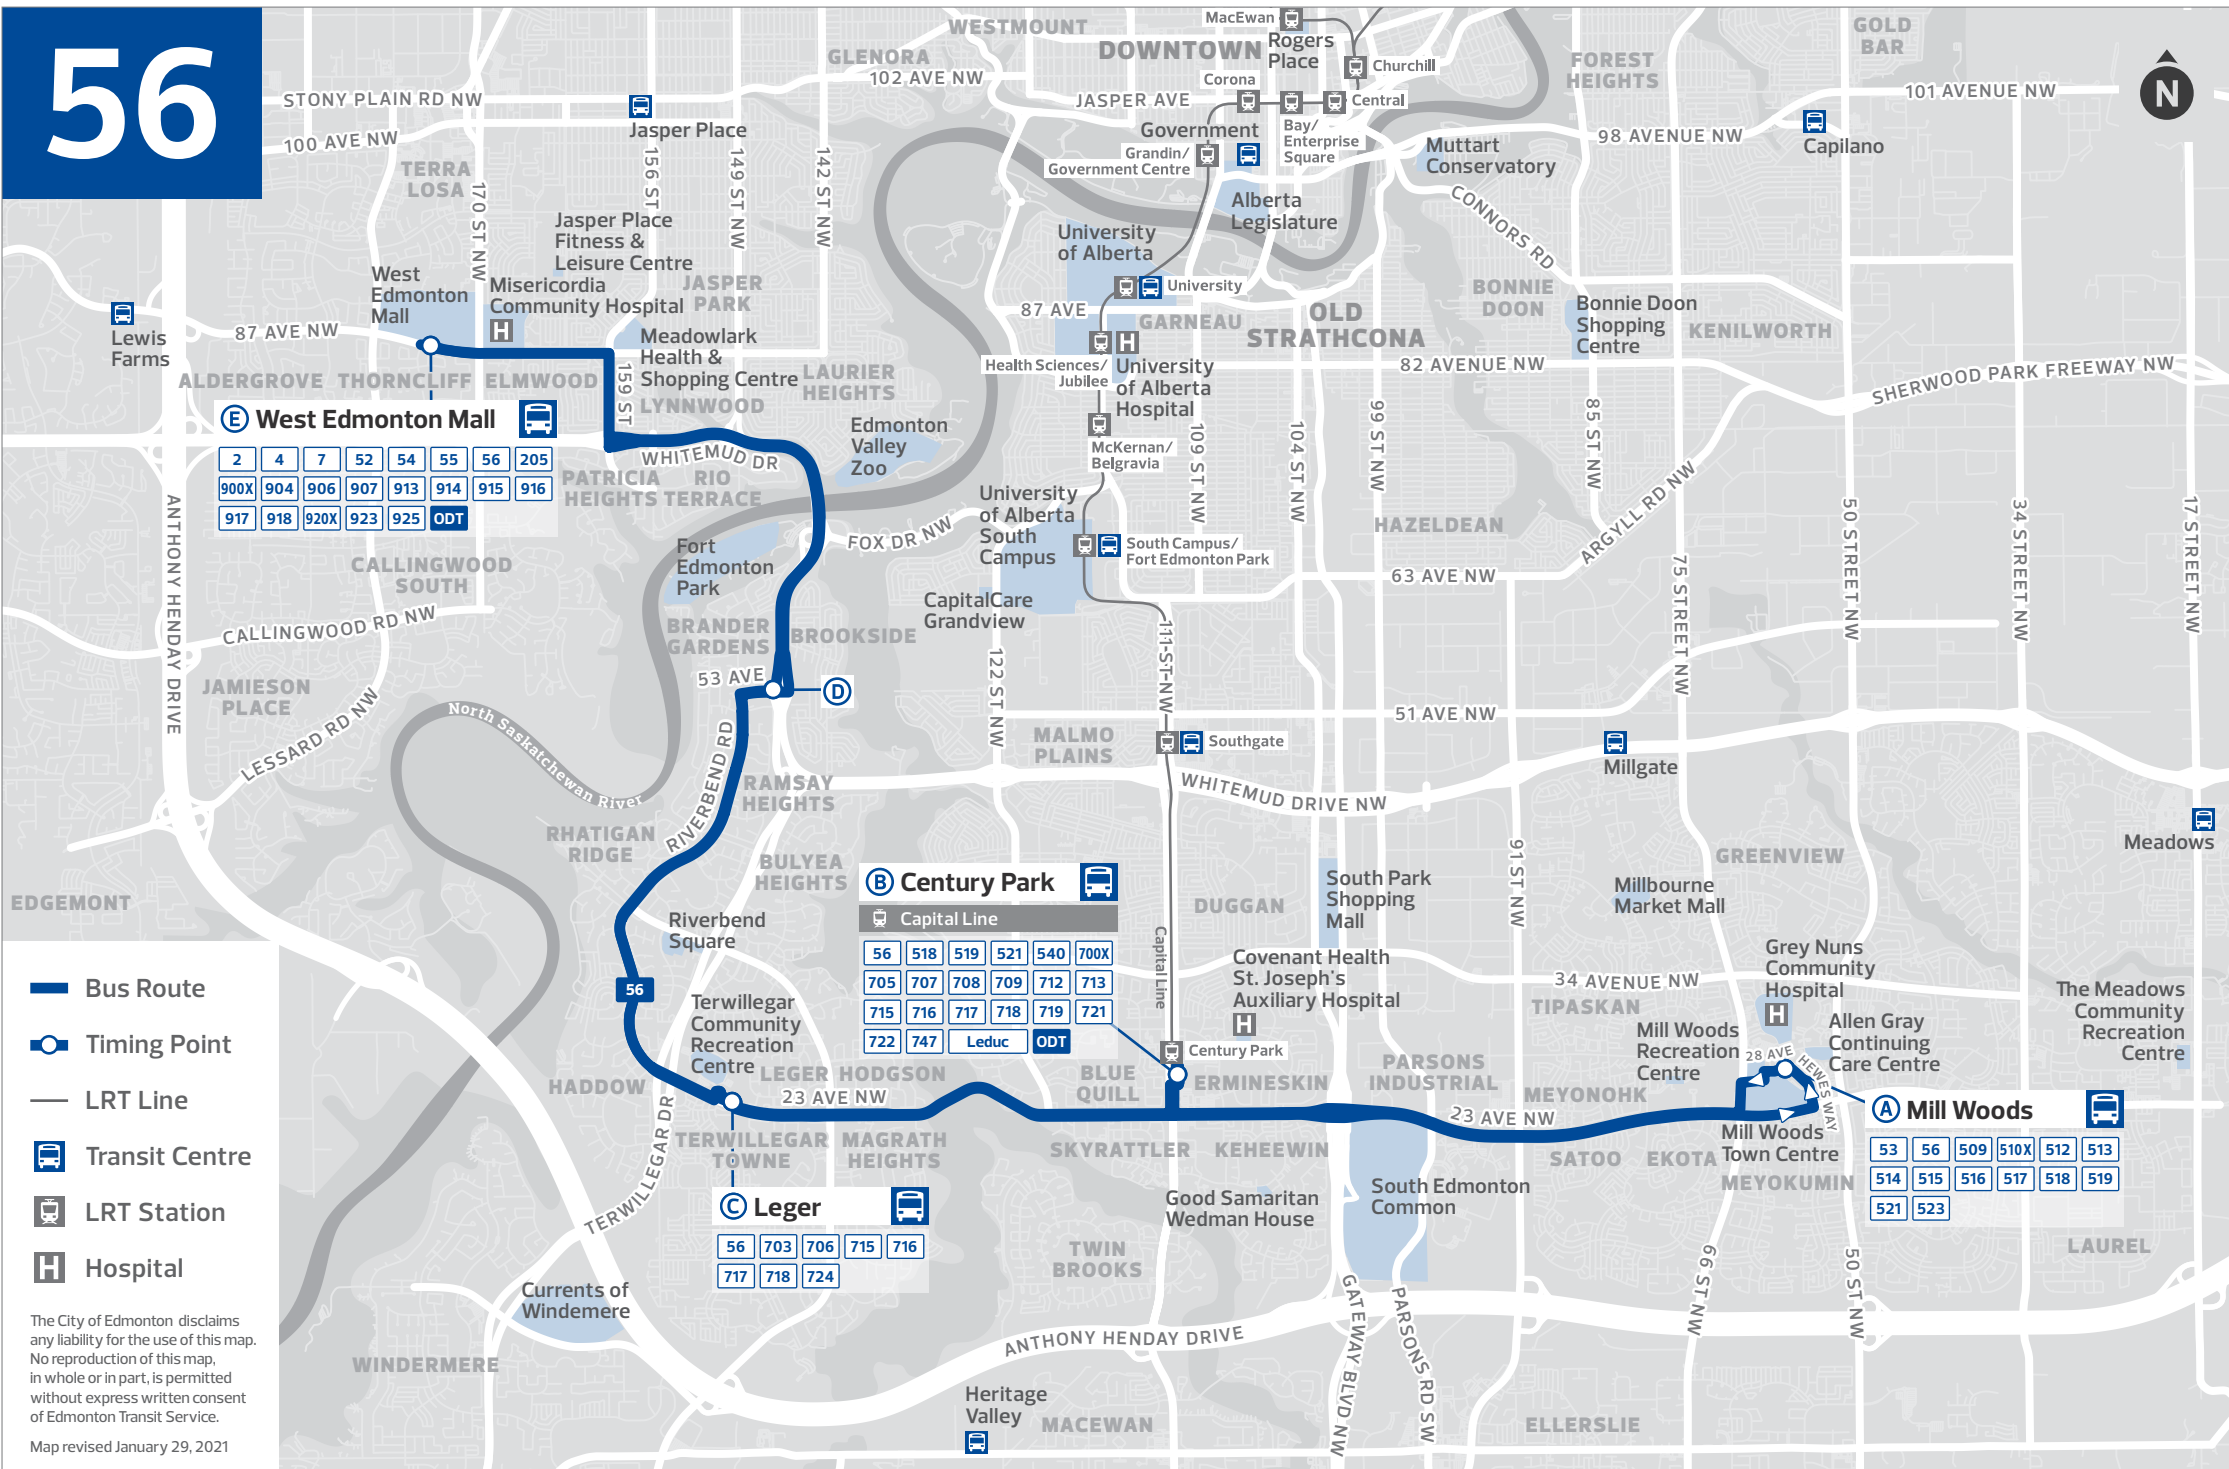

56

The City of Edmonton disclaims any liability for the use of this map. No reproduction of this map, in whole or in part, is permitted without express written consent of Edmonton Transit Service.
Map revised January 29, 2021

ETS Real-Time

Track your bus anywhere anytime from your phone or computer using these recommended real-time tools: edmonton.ca/realttime, Google Maps, Transit App

ETS Text & Ride

Text the bus stop number to 31100 or bus stop # [space] bus route # to receive your bus schedule by text message.

ETS BusLink

Call 780-496-1600 for information about when the next bus or LRT is scheduled to arrive.

Customer Service

For assistance with transit-related questions, call 311 to speak with an agent (7 am to 7 pm, 7 days/week. Closed on statutory holidays) or submit a request for assistance at edmonton.ca/311. If calling from outside Edmonton, dial 780-442-5311.

Transit Watch

Report unsafe behaviour and suspicious activity or packages to uniformed ETS staff, or call Transit Watch at 780-442-4900. You can also discreetly send a text message to 780-442-4900 and a Transit Watch staff member will respond. They may also dispatch appropriate security staff, if needed.

TTY Service

Call 780-944-5555 for people with decreased hearing and/or speech abilities.

On Demand Transit

On Demand Transit (ODT) connects 30 neighbourhoods and 16 large seniors' residences to Edmonton's regular bus and LRT service. During the two-year pilot period, there is no fare payment collected when you board On Demand Transit shuttles. Instead, you pay your regular fare when you transfer to a regular bus or LRT. To book your ride:

- + Download the Edmonton On Demand Transit app
- + Visit edmonton.ca/ondemandtransit
- + Call 780-496-2400

INFORMATION

56

MILL WOODS
CENTURY PARK
LEGER
WEST
EDMONTON MALL

Revised: April 25, 2021

Edmonton
Transit
Service