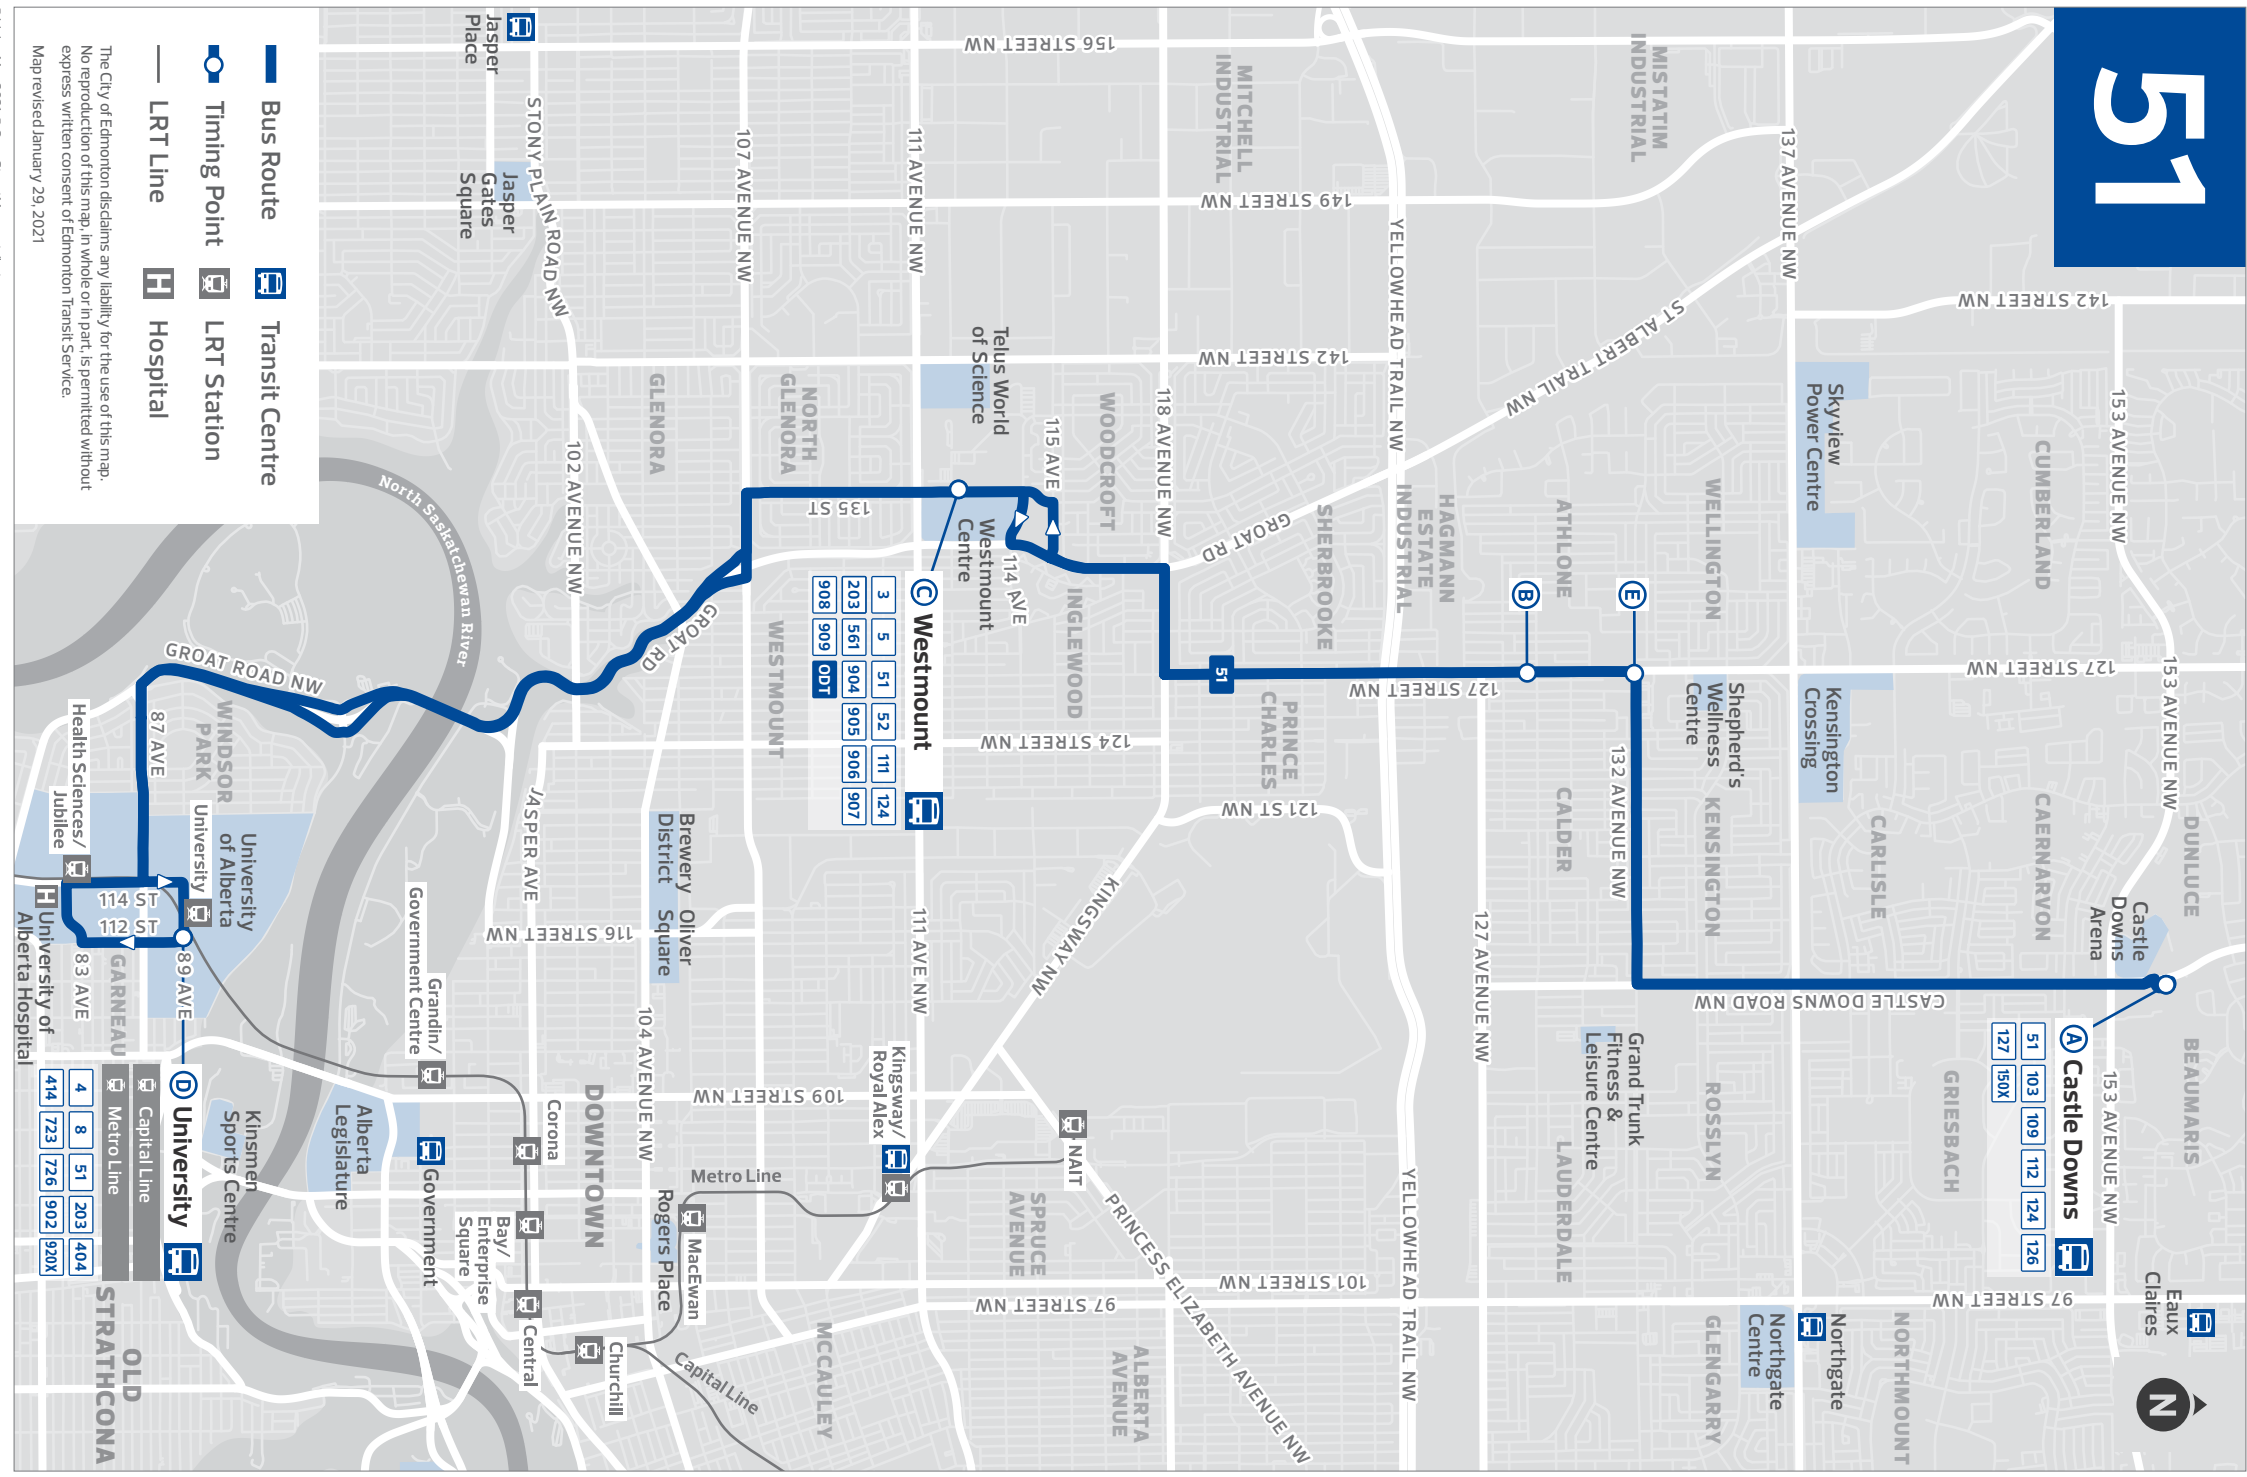

UNIVERSITY TO CASTLE DOWNS

University TC	Westmount TC	127 St & 132 Ave	Castle Downs TC
D	C	E	A
5:29	5:48	5:59	6:08
5:59	6:18	6:29	6:40
6:29	6:52	7:06	7:17
7:04	7:27	7:41	7:52
7:37	8:00	8:14	8:25
8:07	8:30	8:44	8:55
8:37	9:00	9:13	9:23
9:07	9:29	9:42	9:52
9:35	9:57	10:10	10:20
9:59	10:21	10:34	10:44
10:29	10:51	11:04	11:14
10:59	11:21	11:34	11:44
11:29	11:51	12:04	12:14
11:59	12:21	12:34	12:44
12:29	12:51	1:04	1:14
12:59	1:21	1:34	1:44
1:29	1:51	2:04	2:14
1:59	2:21	2:34	2:44
2:29	2:51	3:04	3:17
2:44	3:07	3:21	3:34
2:59	3:25	3:39	3:52
3:14	3:40	3:54	4:07
3:29	3:55	4:09	4:22
3:45	4:11	4:25	4:38
4:01	4:27	4:41	4:54
4:17	4:43	4:57	5:10
4:32	4:58	5:12	5:25
4:47	5:13	5:27	5:40
5:02	5:28	5:42	5:55
5:17	5:43	5:57	6:10
5:32	5:58	6:12	6:25
5:47	6:13	6:27	6:37
6:02	6:28	6:40	6:49
6:27	6:48	7:00	7:09
6:57	7:17	7:29	7:38
7:27	7:47	7:59	8:08
7:57	8:17	8:29	8:38
8:27	8:47	8:59	9:08
8:57	9:17	9:29	9:38
9:27	9:47	9:59	10:08
10:24	10:43	10:54	11:03
11:24	11:43	11:54	12:03

TIMING POINTS