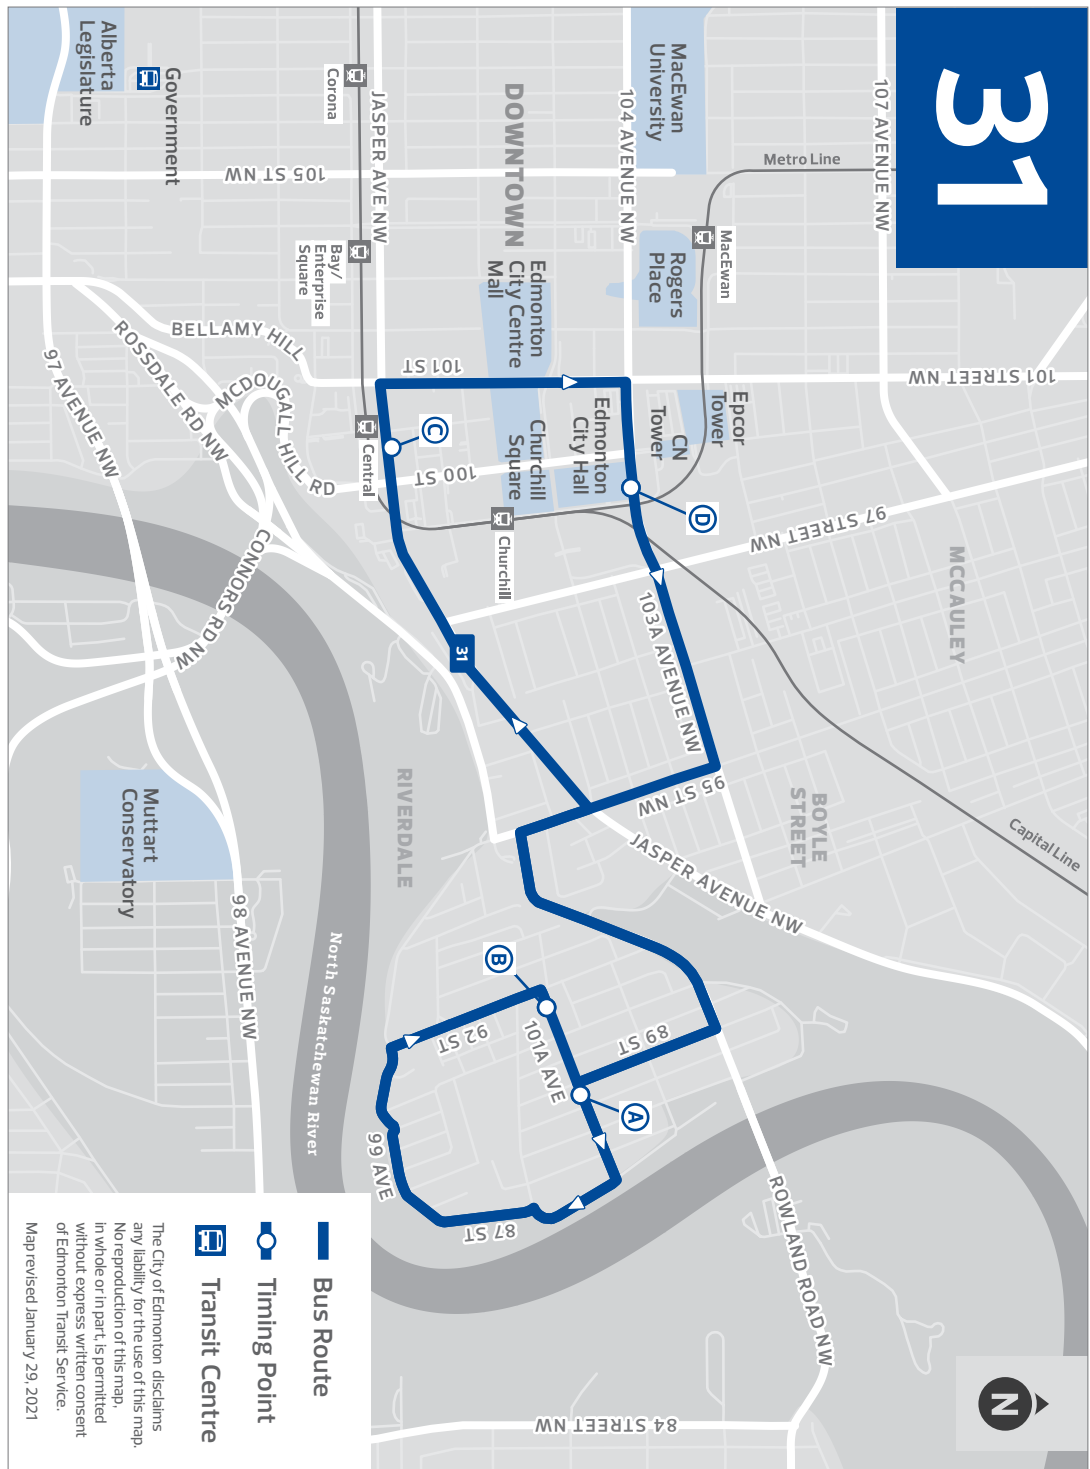

31

© Living Map 2021 © OpenStreetMap contributors

SCHEDULE GUIDE

Reading the Schedule

To find the estimated times that a bus stops at a particular location, read down the column under that location.

To find the estimated times that a particular bus will stop at other locations, read across the row (left to right).

Reading across the row tells you the time required for the bus to travel between timing points.

Example

For the schedule below, to arrive at **102 St & MacDonald Drive** for **7:56 a.m.**, you will need to board the bus at **Capilano Transit Centre** no later than **7:35 a.m.**

- ① ROUTE NUMBER
- ② DAY OF THE WEEK
- ③ LOCATION / TIMING POINTS
- ④ MAP MARKERS

① 1			② SUNDAY		
CAPILANO TO DOWNTOWN			CAPILANO TO DOWNTOWN		
③ Capilano TC	79 St & 106 Ave	102 St & MacDonald Dr	Capilano TC	79 St & 106 Ave	102 St & MacDonald Dr
④ A	B	C	A	B	C
5:35	5:43	5:56	5:20	5:28	5:41
5:55	6:03	6:16	5:35	5:43	5:56
6:15	6:23	6:36	5:50	5:58	6:11
6:35	6:43	6:56	6:05	6:13	6:26
6:55	7:03	7:16	6:20	6:28	6:43
7:15	7:23	7:36	6:35	6:43	6:58
7:35	7:43	7:56	6:50	6:58	7:13
7:55	8:03	8:16	7:05	7:13	7:28
8:15	8:23	8:36	7:25	7:33	7:48
8:35	8:43	8:56	7:45	7:53	8:08
8:55	9:03	9:17	8:05	8:13	8:28
9:15	9:25	9:39	8:25	8:33	8:48
9:35	9:44	9:58	8:45	8:53	9:08
9:55	10:05	10:19	9:05	9:13	9:28
10:15	10:24	10:38	9:25	9:33	9:48
10:35	10:45	10:59	9:45	9:53	10:08
10:50	10:59	11:13	10:05	10:13	10:28
11:05	11:15	11:29	10:25	10:33	10:48
11:20	11:30	11:43	10:45	10:53	11:08

For more information visit edmonton.ca/transit.

The City of Edmonton disclaims any liability for the use of this map. No reproduction of this map, in whole or in part, is permitted without express written consent of Edmonton Transit Service. Map revised January 29, 2021

- Bus Route
- Timing Point
- Transit Centre