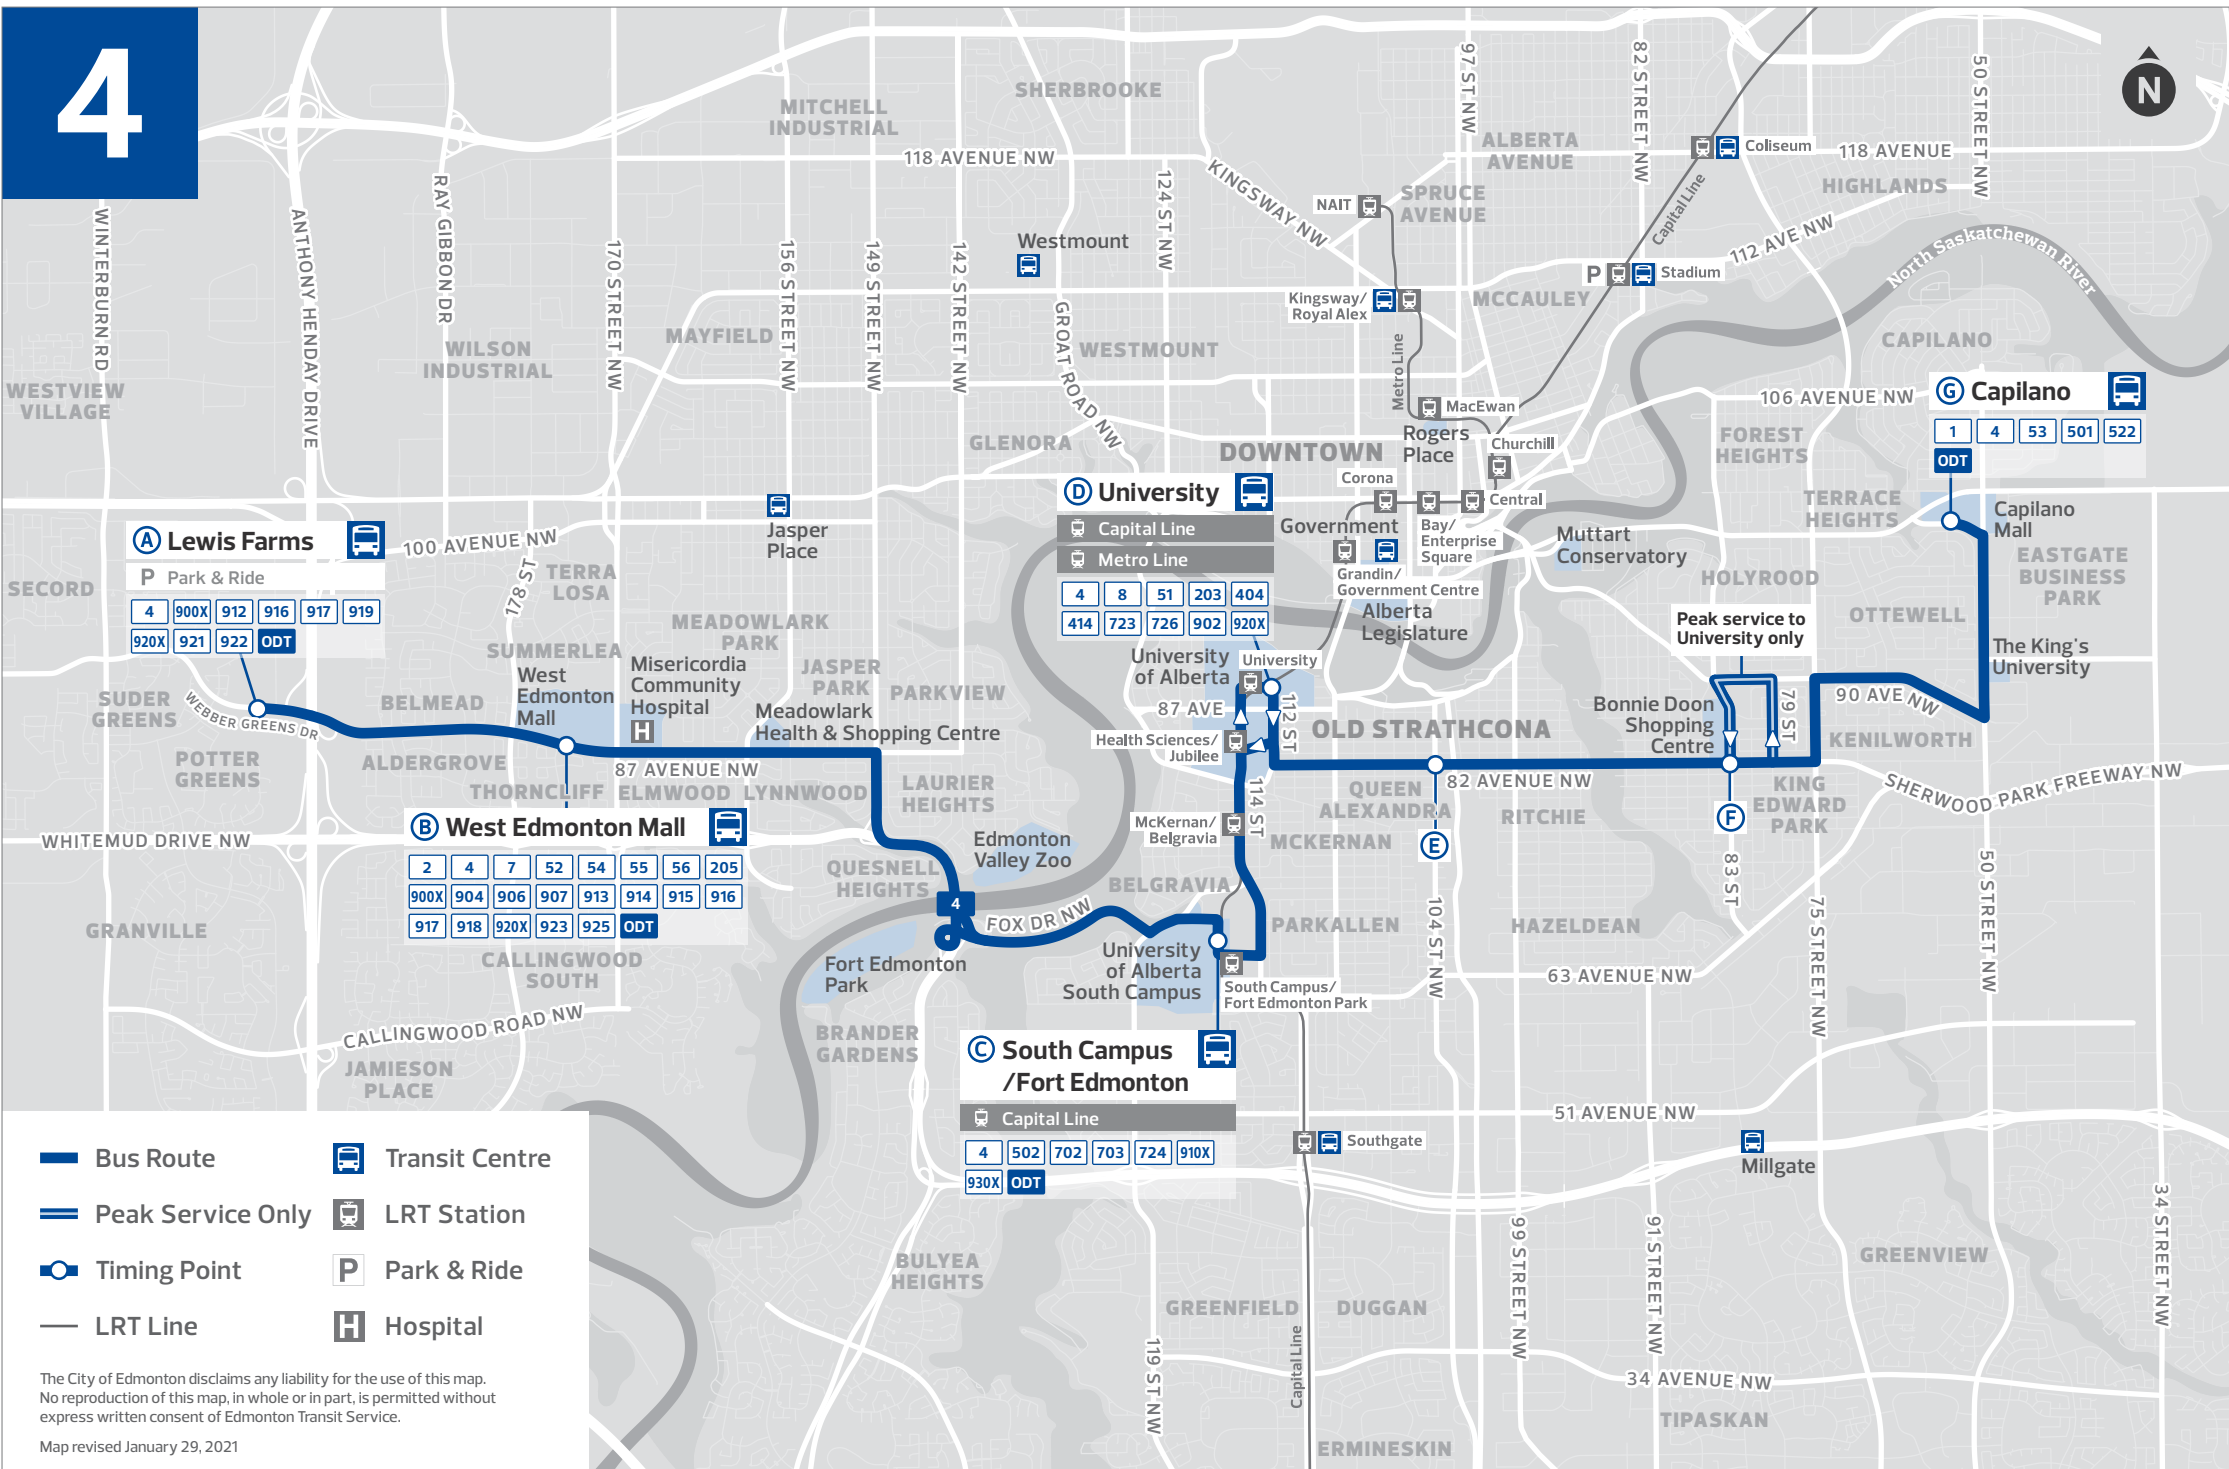

# 4

The City of Edmonton disclaims any liability for the use of this map. No reproduction of this map, in whole or in part, is permitted without express written consent of Edmonton Transit Service.

Map revised January 29, 2021

## ETS Real-Time

Track your bus anywhere anytime from your phone or computer using these recommended real-time tools: [edmonton.ca/realtime](http://edmonton.ca/realtime), Google Maps, Transit App

TIMING POINTS

Subject to change without notice

CAPILANO TO LEWIS FARMS

Table with 7 columns: Capilano TC, 83 St & 82 Ave, 104 St & 82 Ave, University TC, South Campus / Ft Edm TC, West Edm Mall TC, Lewis Farms TC. Rows show departure times from 5:41 to 4:39.

- ROUTE NUMBER
DAY OF THE WEEK
LOCATION / TIMING POINTS
MAP MARKERS

Example schedule diagram showing route 1 on Sunday from Capilano TC to Downtown. Includes map markers A, B, C and arrival times at 79 St & 106 Ave and 102 St & MacDonald Dr.