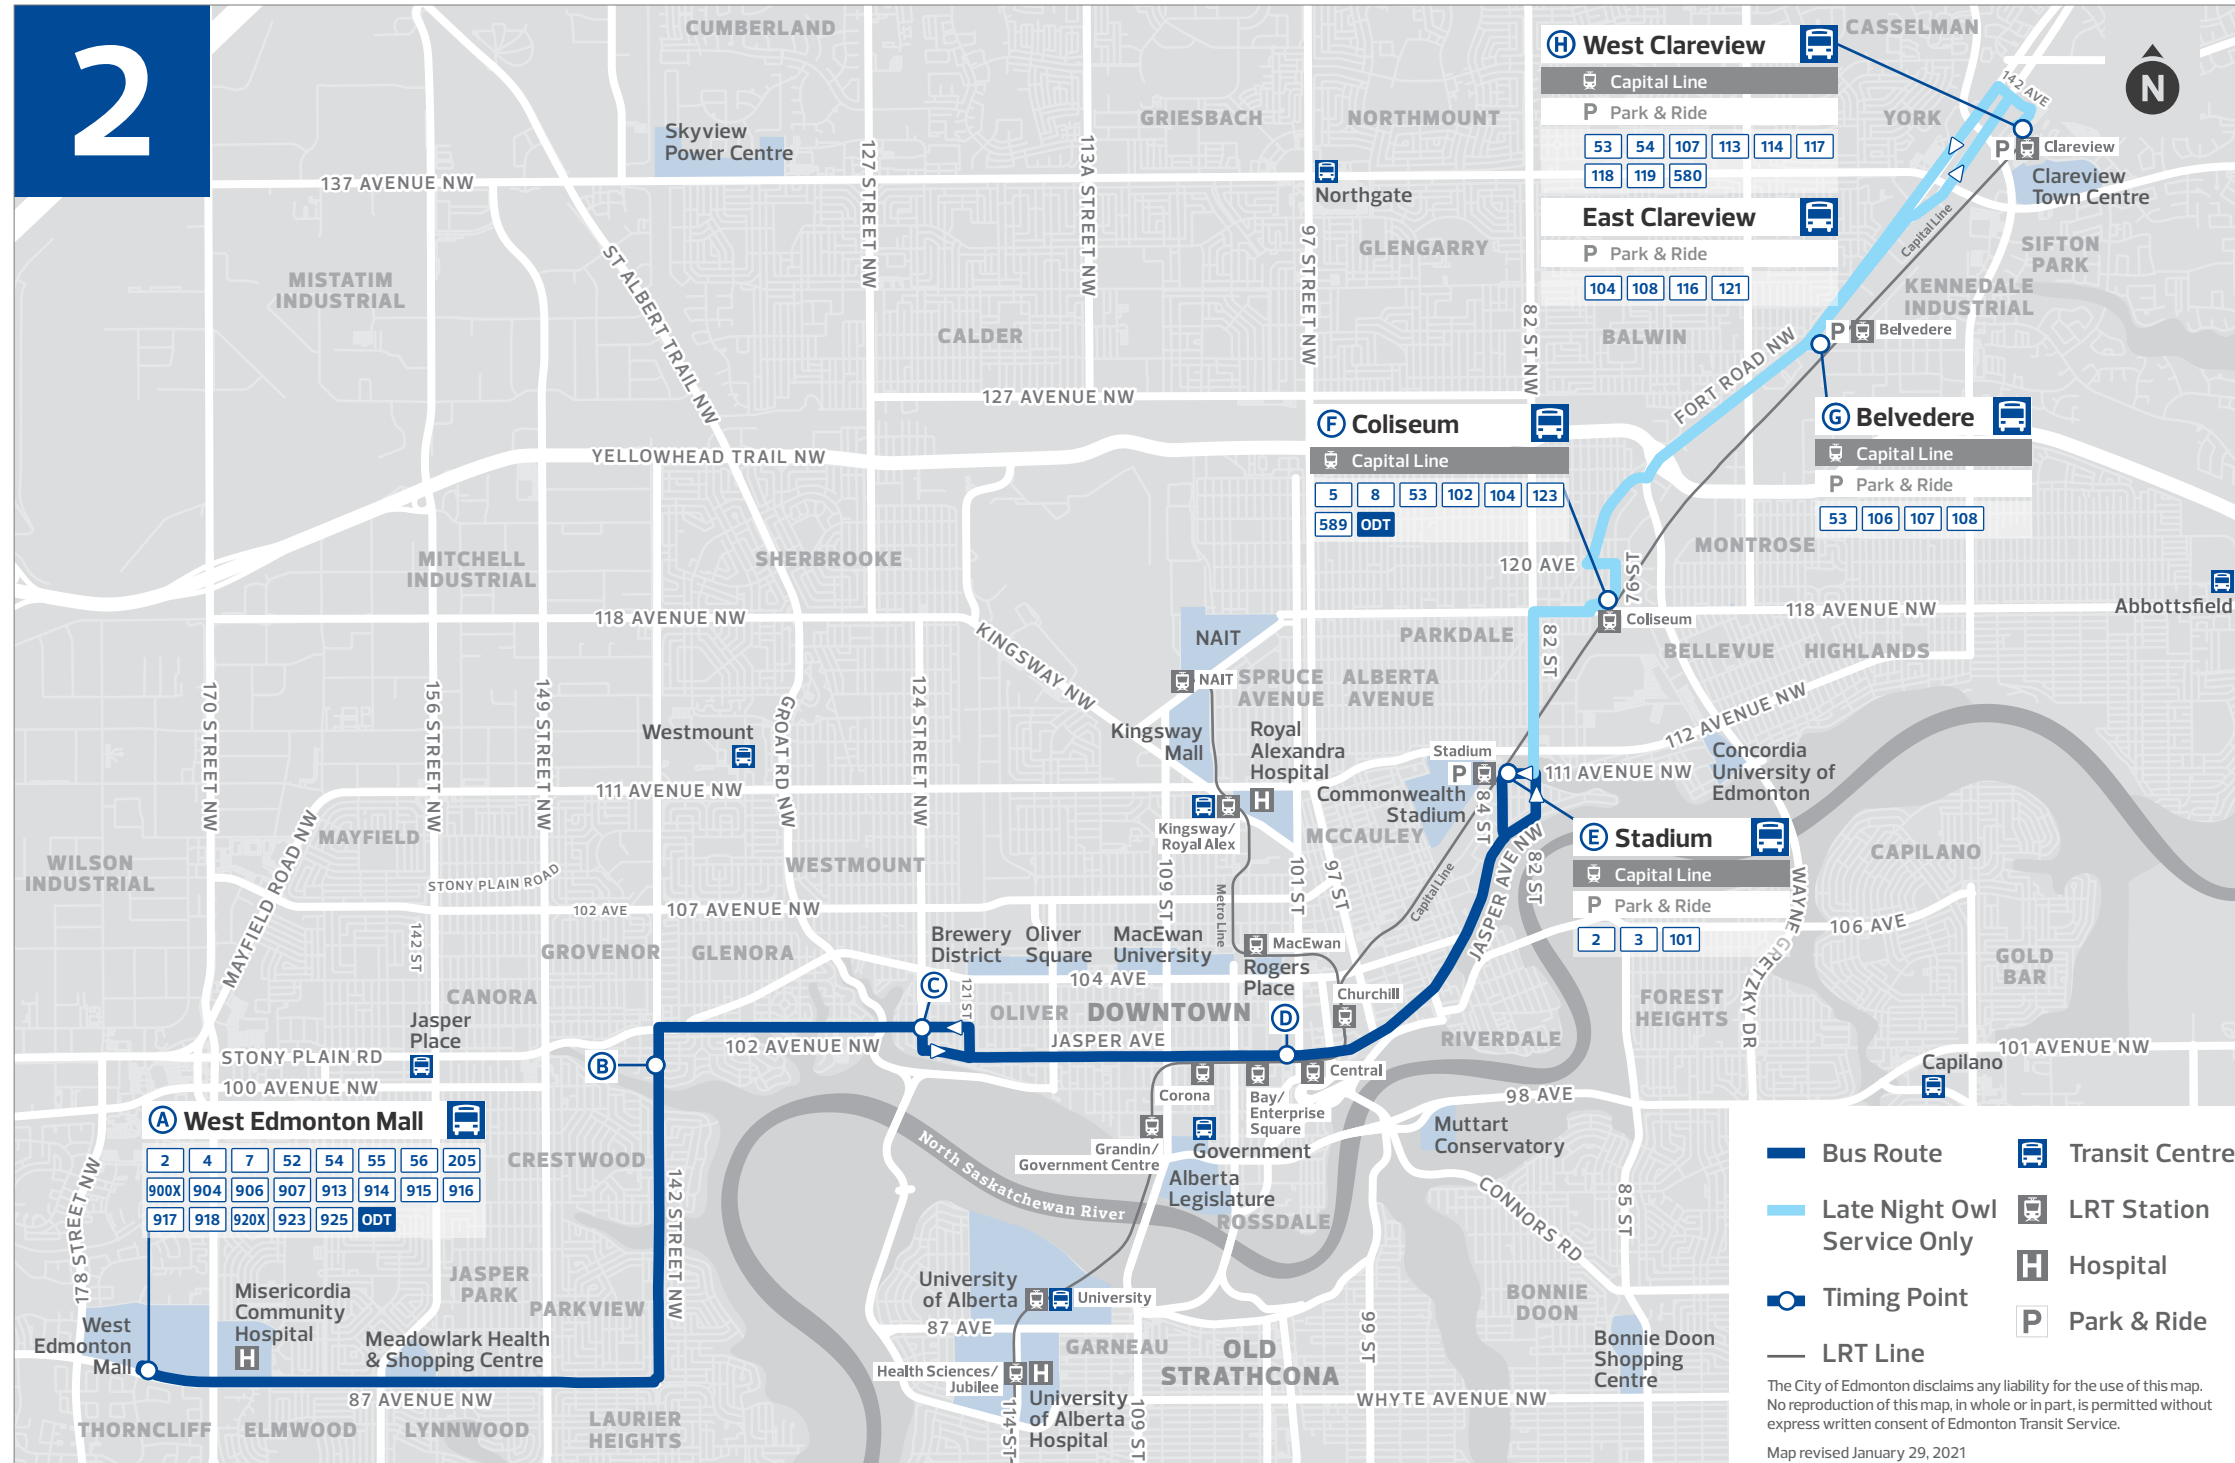

2		OWL SERVICE SUNDAY				
WEST EDMONTON MALL TO WEST CLAREVIEW						
West Edm Mall TC	142 St & 100 Ave	101 St & Jasper Ave	Coliseum TC	Belvedere TC	West Clareview TC	
A	B	D	F	G	H	
11:30	11:41	11:58	12:12	12:18	12:23	
12:29	12:40	12:57	12:41	12:47	12:52	
12:59	1:10	1:27	1:41	1:47	1:52	
1:29	1:40	1:57	2:11	2:17	2:22	
1:59	2:10	2:27	2:41	2:47	2:52	
2:29	2:40	2:57	3:11	3:17	3:22	

Bold text indicates p.m. time

2		OWL SERVICE MONDAY TO FRIDAY				
WEST CLAREVIEW TO WEST EDMONTON MALL						
West Clareview TC	Belvedere TC	Coliseum TC	Stadium TC on 111 Ave	101 St & Jasper Ave	122 St & 102 Ave	West Edm Mall TC
H	G	F	E	D	C	A
1:03	1:10	1:16	1:21	1:31	1:40	1:59
1:33	1:40	1:46	1:51	2:01	2:10	2:29
2:03	2:10	2:16	2:21	2:31	2:40	2:59
2:33	2:40	2:46	2:51	3:01	3:10	3:29

2		OWL SERVICE SATURDAY				
WEST CLAREVIEW TO WEST EDMONTON MALL						
West Clareview TC	Belvedere TC	Coliseum TC	Stadium TC on 111 Ave	101 St & Jasper Ave	122 St & 102 Ave	West Edm Mall TC
H	G	F	E	D	C	A
1:05	1:12	1:18	1:23	1:33	1:42	2:01
1:34	1:41	1:47	1:52	2:02	2:11	2:30
2:03	2:10	2:16	2:21	2:31	2:40	2:59
2:33	2:40	2:46	2:51	3:01	3:10	3:29

TC = Transit Centre

Subject to change without notice

ETS Real-Time

Track your bus anywhere anytime from your phone or computer using these recommended real-time tools: edmonton.ca/realtime, Google Maps, Transit App