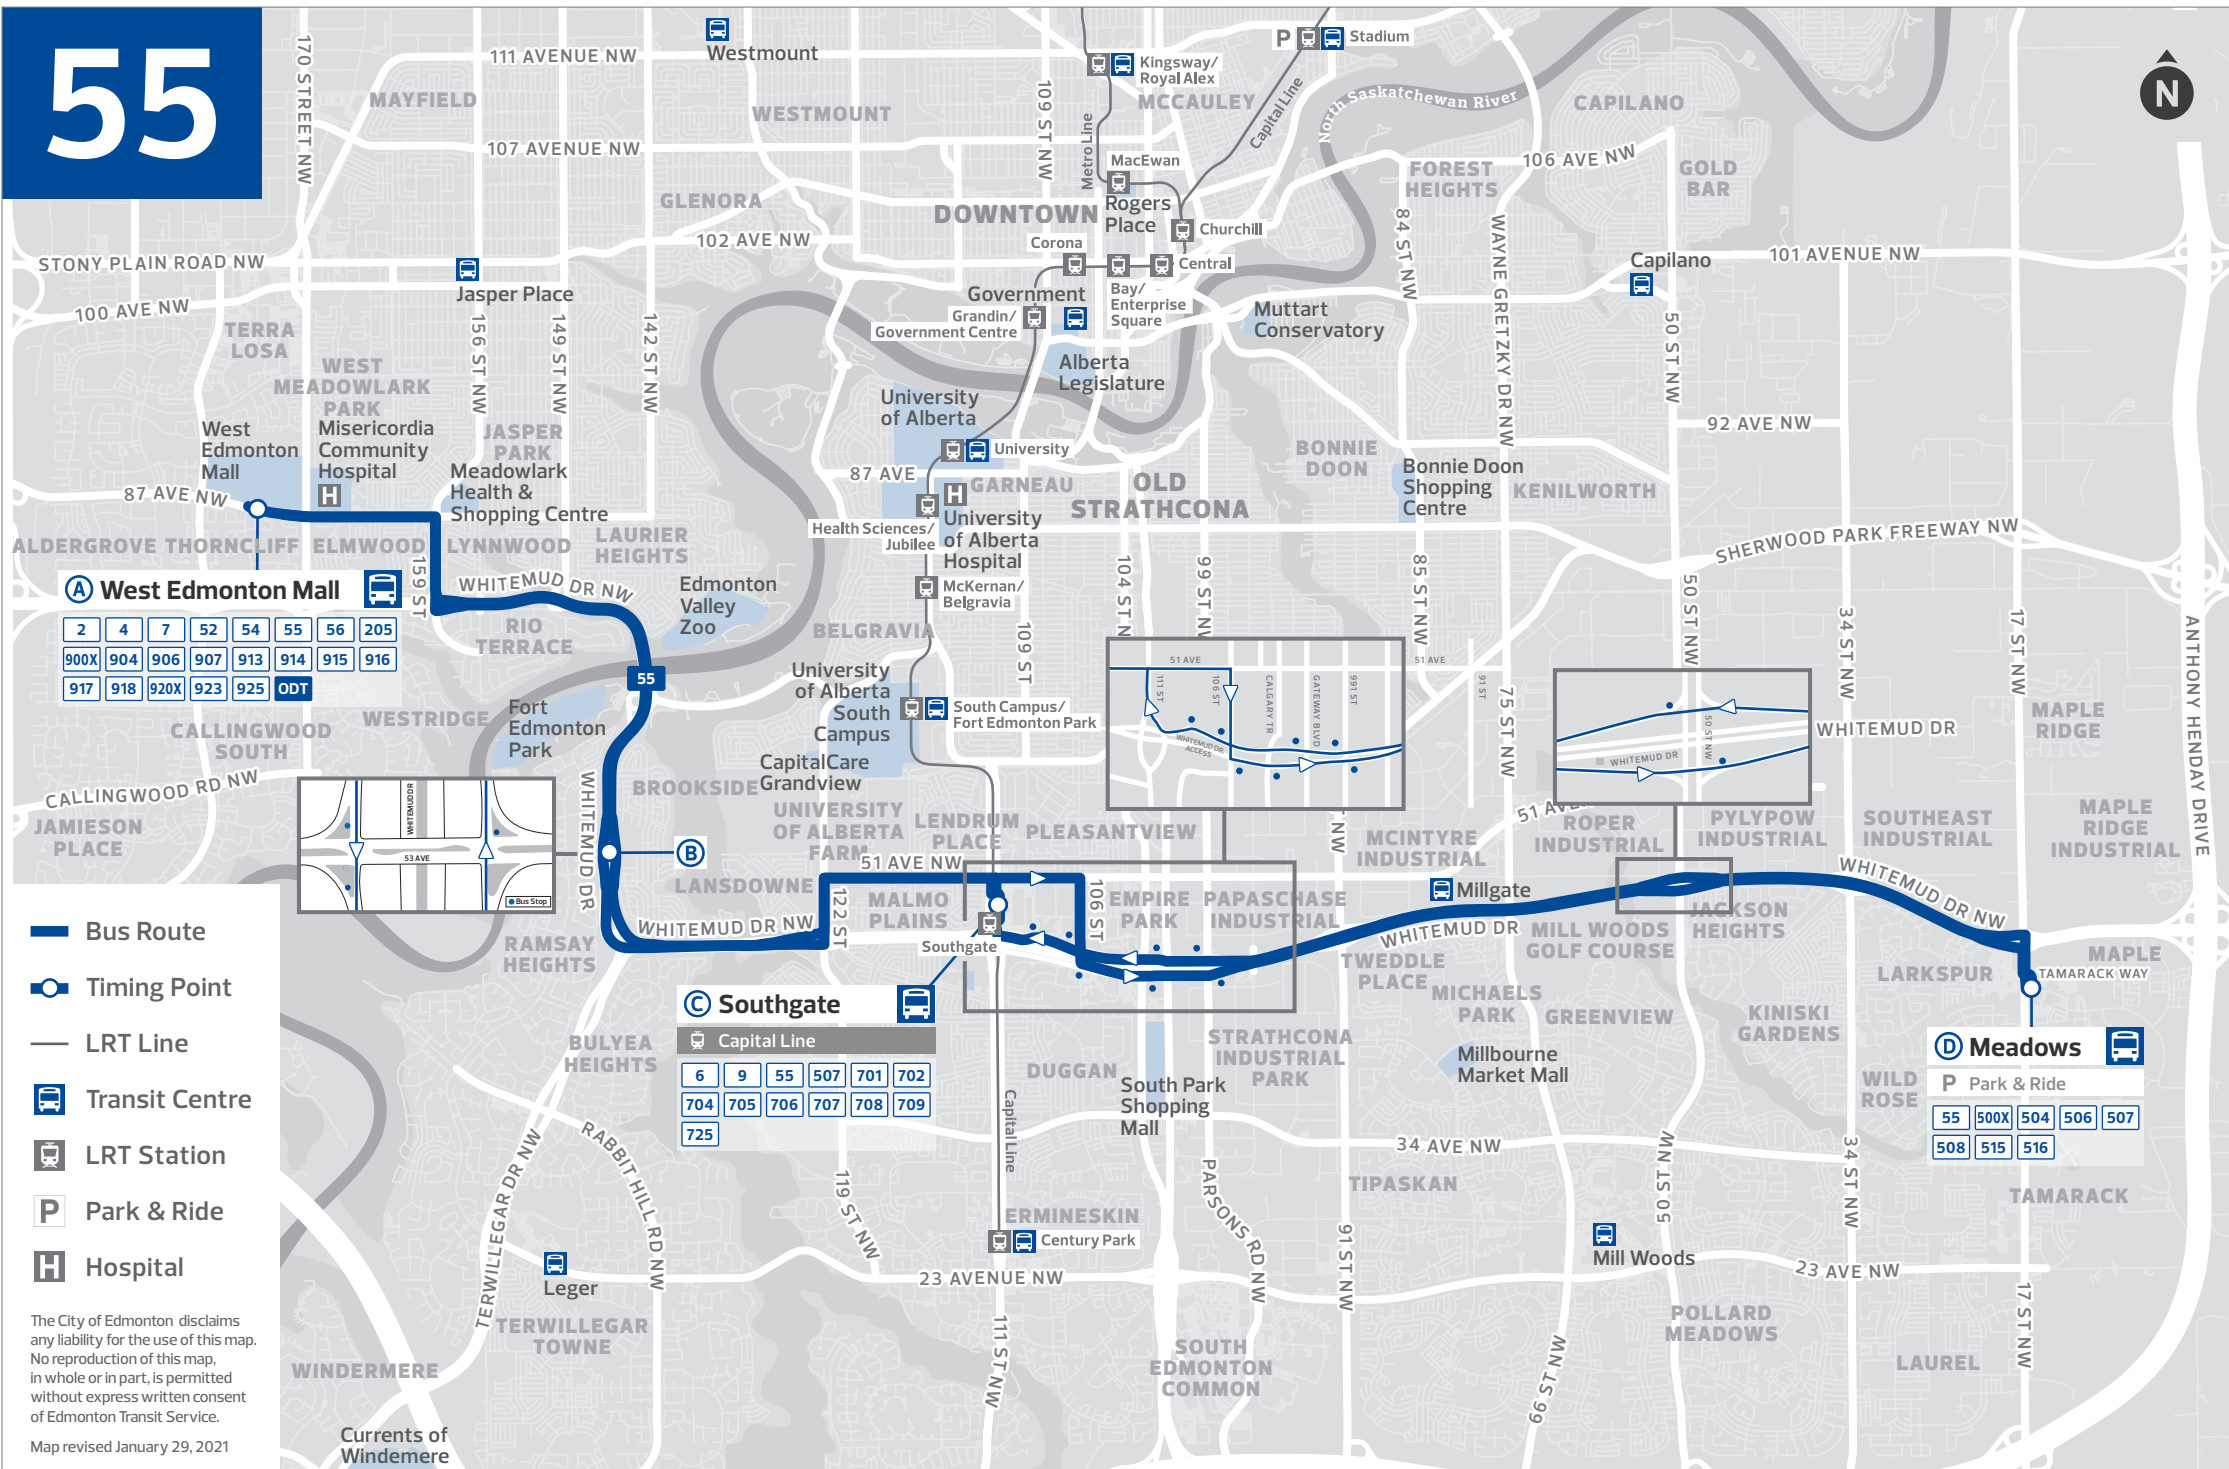

55

- Bus Route
- Timing Point
- LRT Line
- Transit Centre
- LRT Station
- Park & Ride
- Hospital

The City of Edmonton disclaims any liability for the use of this map. No reproduction of this map, in whole or in part, is permitted without express written consent of Edmonton Transit Service.
Map revised January 29, 2021

TIMING POINTS

WEST EDMONTON MALL TO MEADOWS				WEST EDMONTON MALL TO MEADOWS			
West Edm Mall TC	Whitemud Dr & 53 Ave	Southgate TC	Meadows TC	West Edm Mall TC	Whitemud Dr & 53 Ave	Southgate TC	Meadows TC
A → B → C → D				A → B → C → D			
5:44	5:53	6:02					
6:44	6:53	7:02					
7:44	7:53	8:02	8:20				
8:14	8:23	8:32	8:50				
8:44	8:53	9:02	9:20				
9:14	9:24	9:35	9:53				
9:44	9:54	10:05	10:23				
10:14	10:24	10:35	10:53				
10:44	10:54	11:05	11:23				
10:59	11:09	11:20					
11:14	11:24	11:35	11:53				
11:29	11:39	11:50					
11:44	11:54	12:05	12:23				
11:59	12:09	12:20					
12:14	12:24	12:35	12:53				
12:29	12:39	12:50					
12:44	12:54	1:05	1:23				
12:59	1:09	1:20					
1:14	1:24	1:35	1:53				
1:29	1:39	1:50					
1:44	1:54	2:05	2:23				
1:59	2:09	2:20					
2:14	2:24	2:35	2:53				
2:29	2:39	2:50					
2:44	2:54	3:05	3:23				
2:59	3:09	3:20					
3:14	3:24	3:35	3:53				
3:29	3:39	3:50					
3:44	3:54	4:05	4:23				
3:59	4:09	4:20					
4:14	4:24	4:35	4:53				
4:29	4:39	4:50					
4:44	4:54	5:04	5:22				
4:59	5:08	5:17					
5:14	5:23	5:32	5:50				
5:29	5:38	5:47					
5:44	5:53	6:02	6:20				
5:59	6:08	6:17					
6:14	6:23	6:32	6:50				
6:29	6:38	6:47					
6:44	6:53	7:02	7:20				
7:14	7:23	7:32					
7:44	7:53	8:02					
8:14	8:23	8:32					
8:44	8:53	9:02					