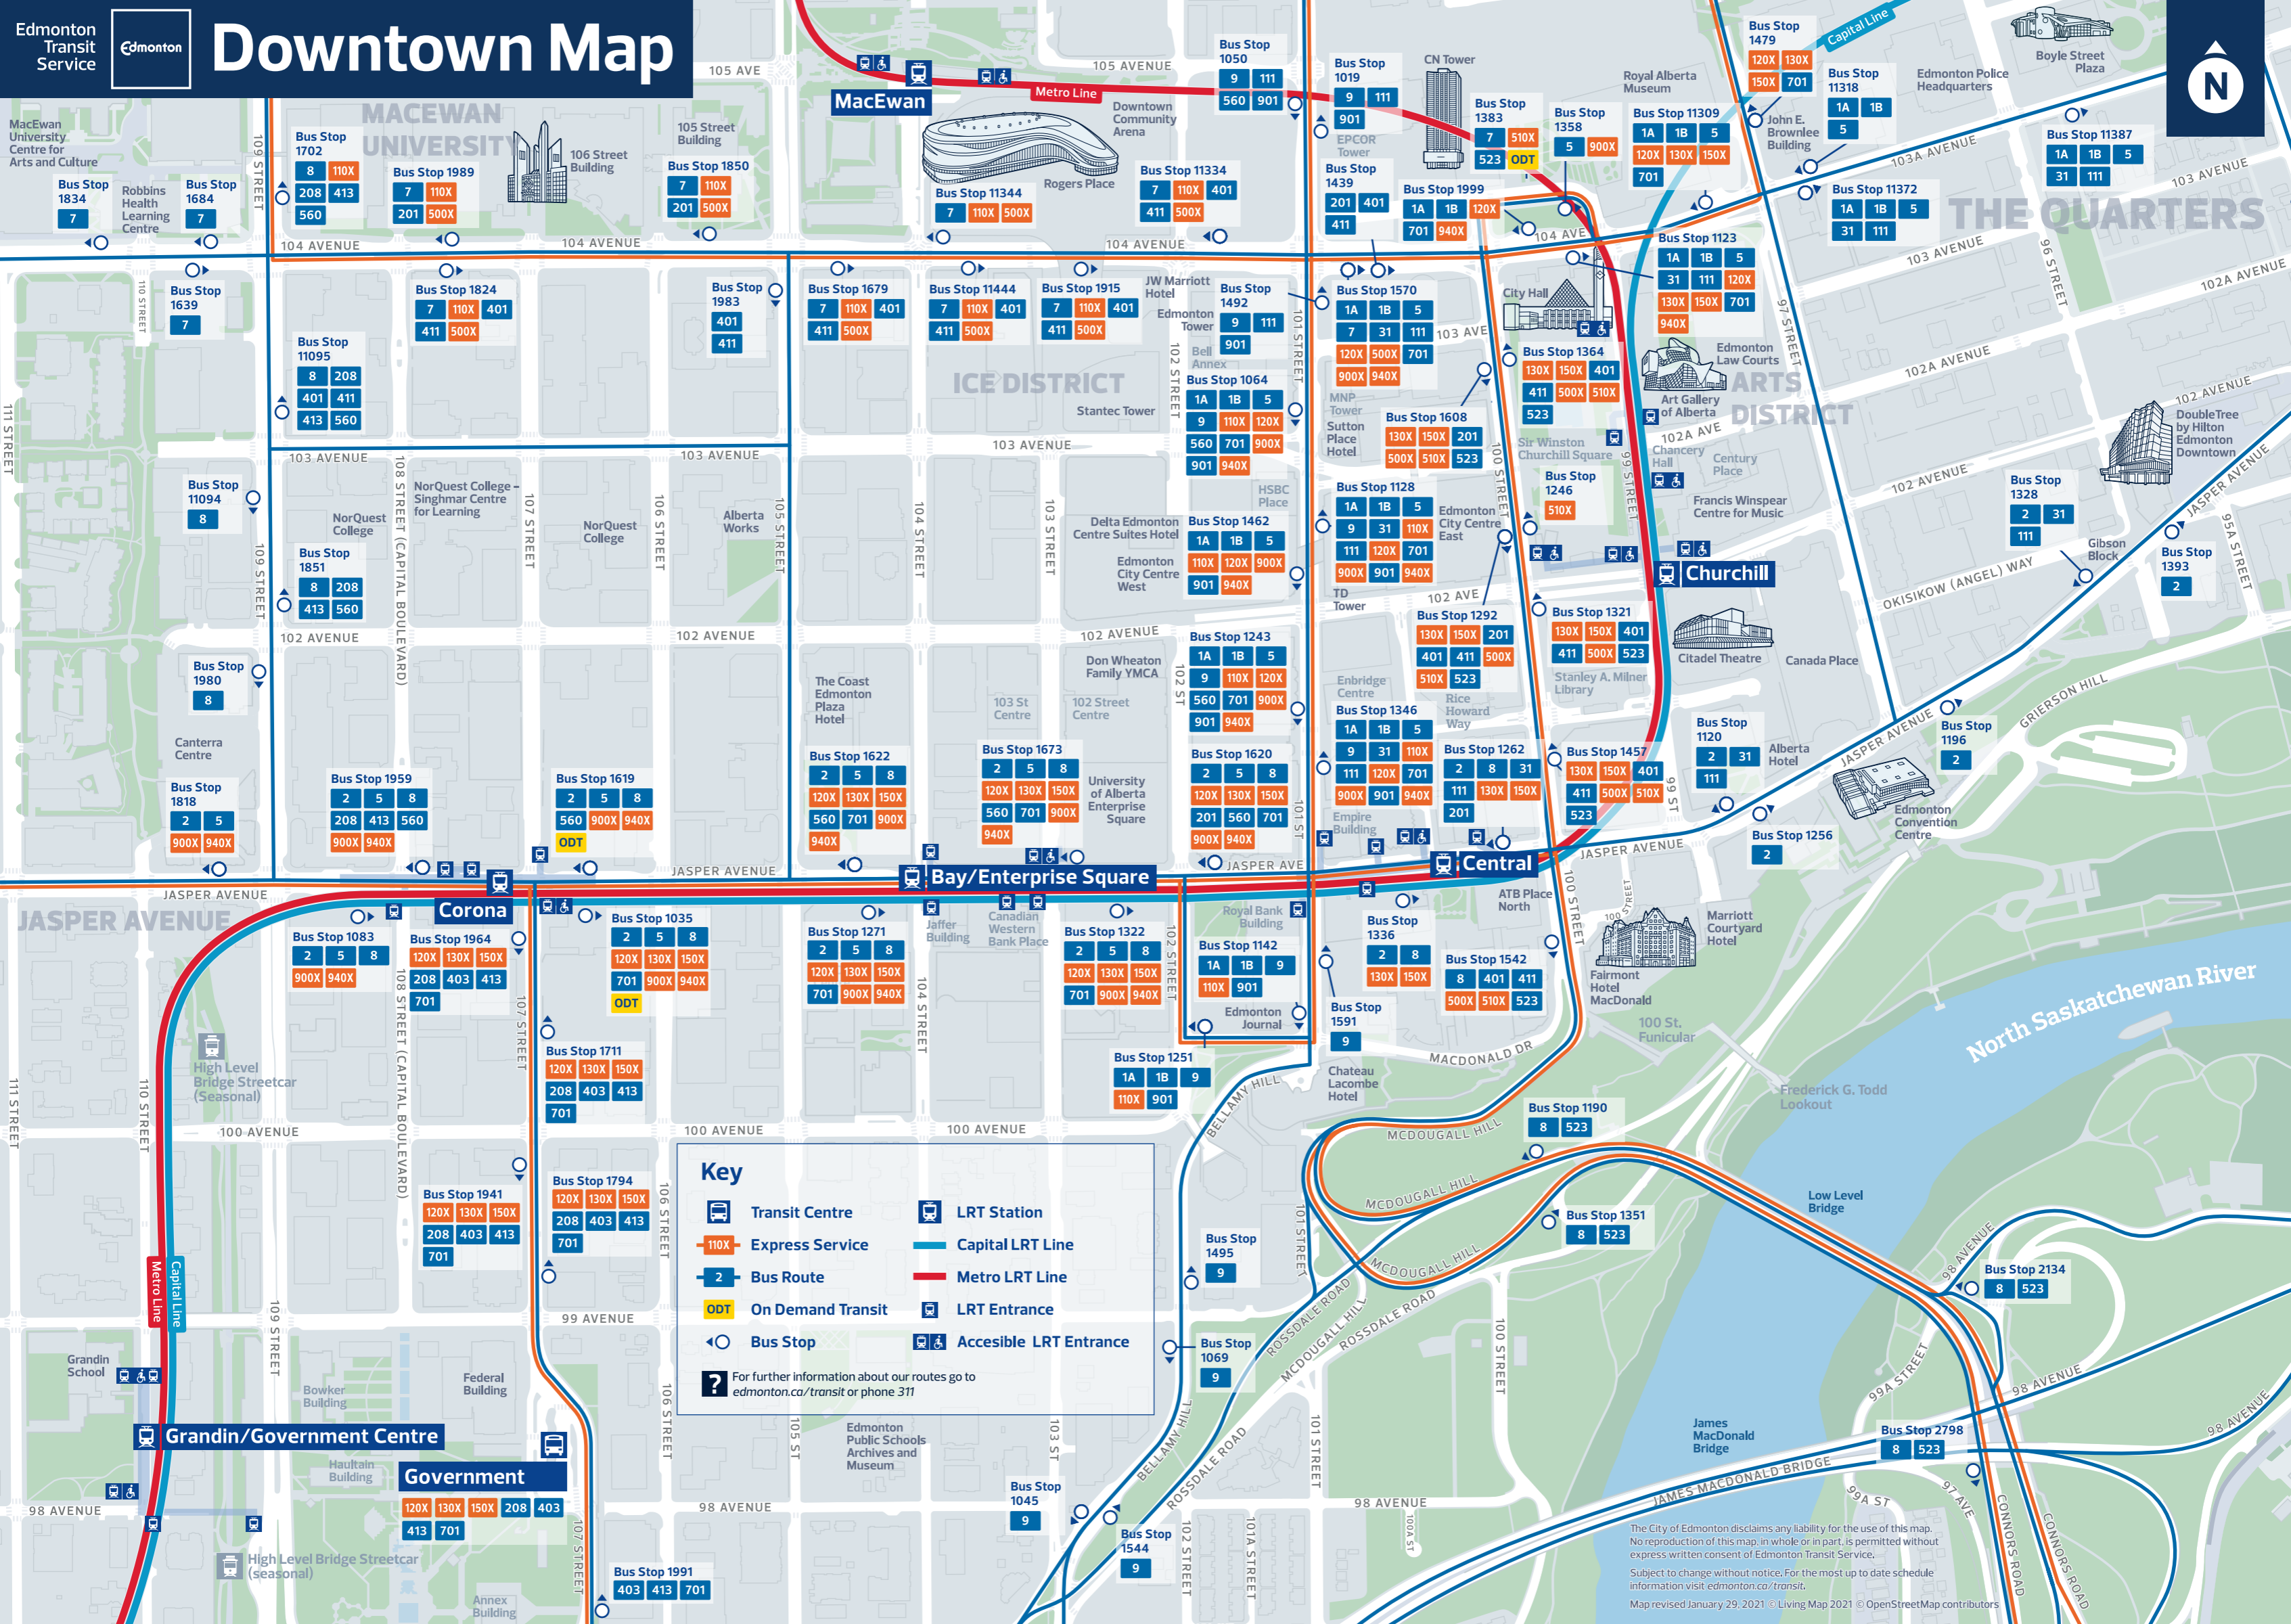

Downtown Map

Key

	Transit Centre		LRT Station
	Express Service		Capital LRT Line
	Bus Route		Metro LRT Line
	On Demand Transit		LRT Entrance
	Bus Stop		Accessible LRT Entrance

For further information about our routes go to edmonton.ca/transit or phone 311

The City of Edmonton disclaims any liability for the use of this map. No reproduction of this map, in whole or in part, is permitted without express written consent of Edmonton Transit Service. Subject to change without notice. For the most up to date schedule information visit edmonton.ca/transit. Map revised January 29, 2021 © Living Map 2021 © OpenStreetMap contributors