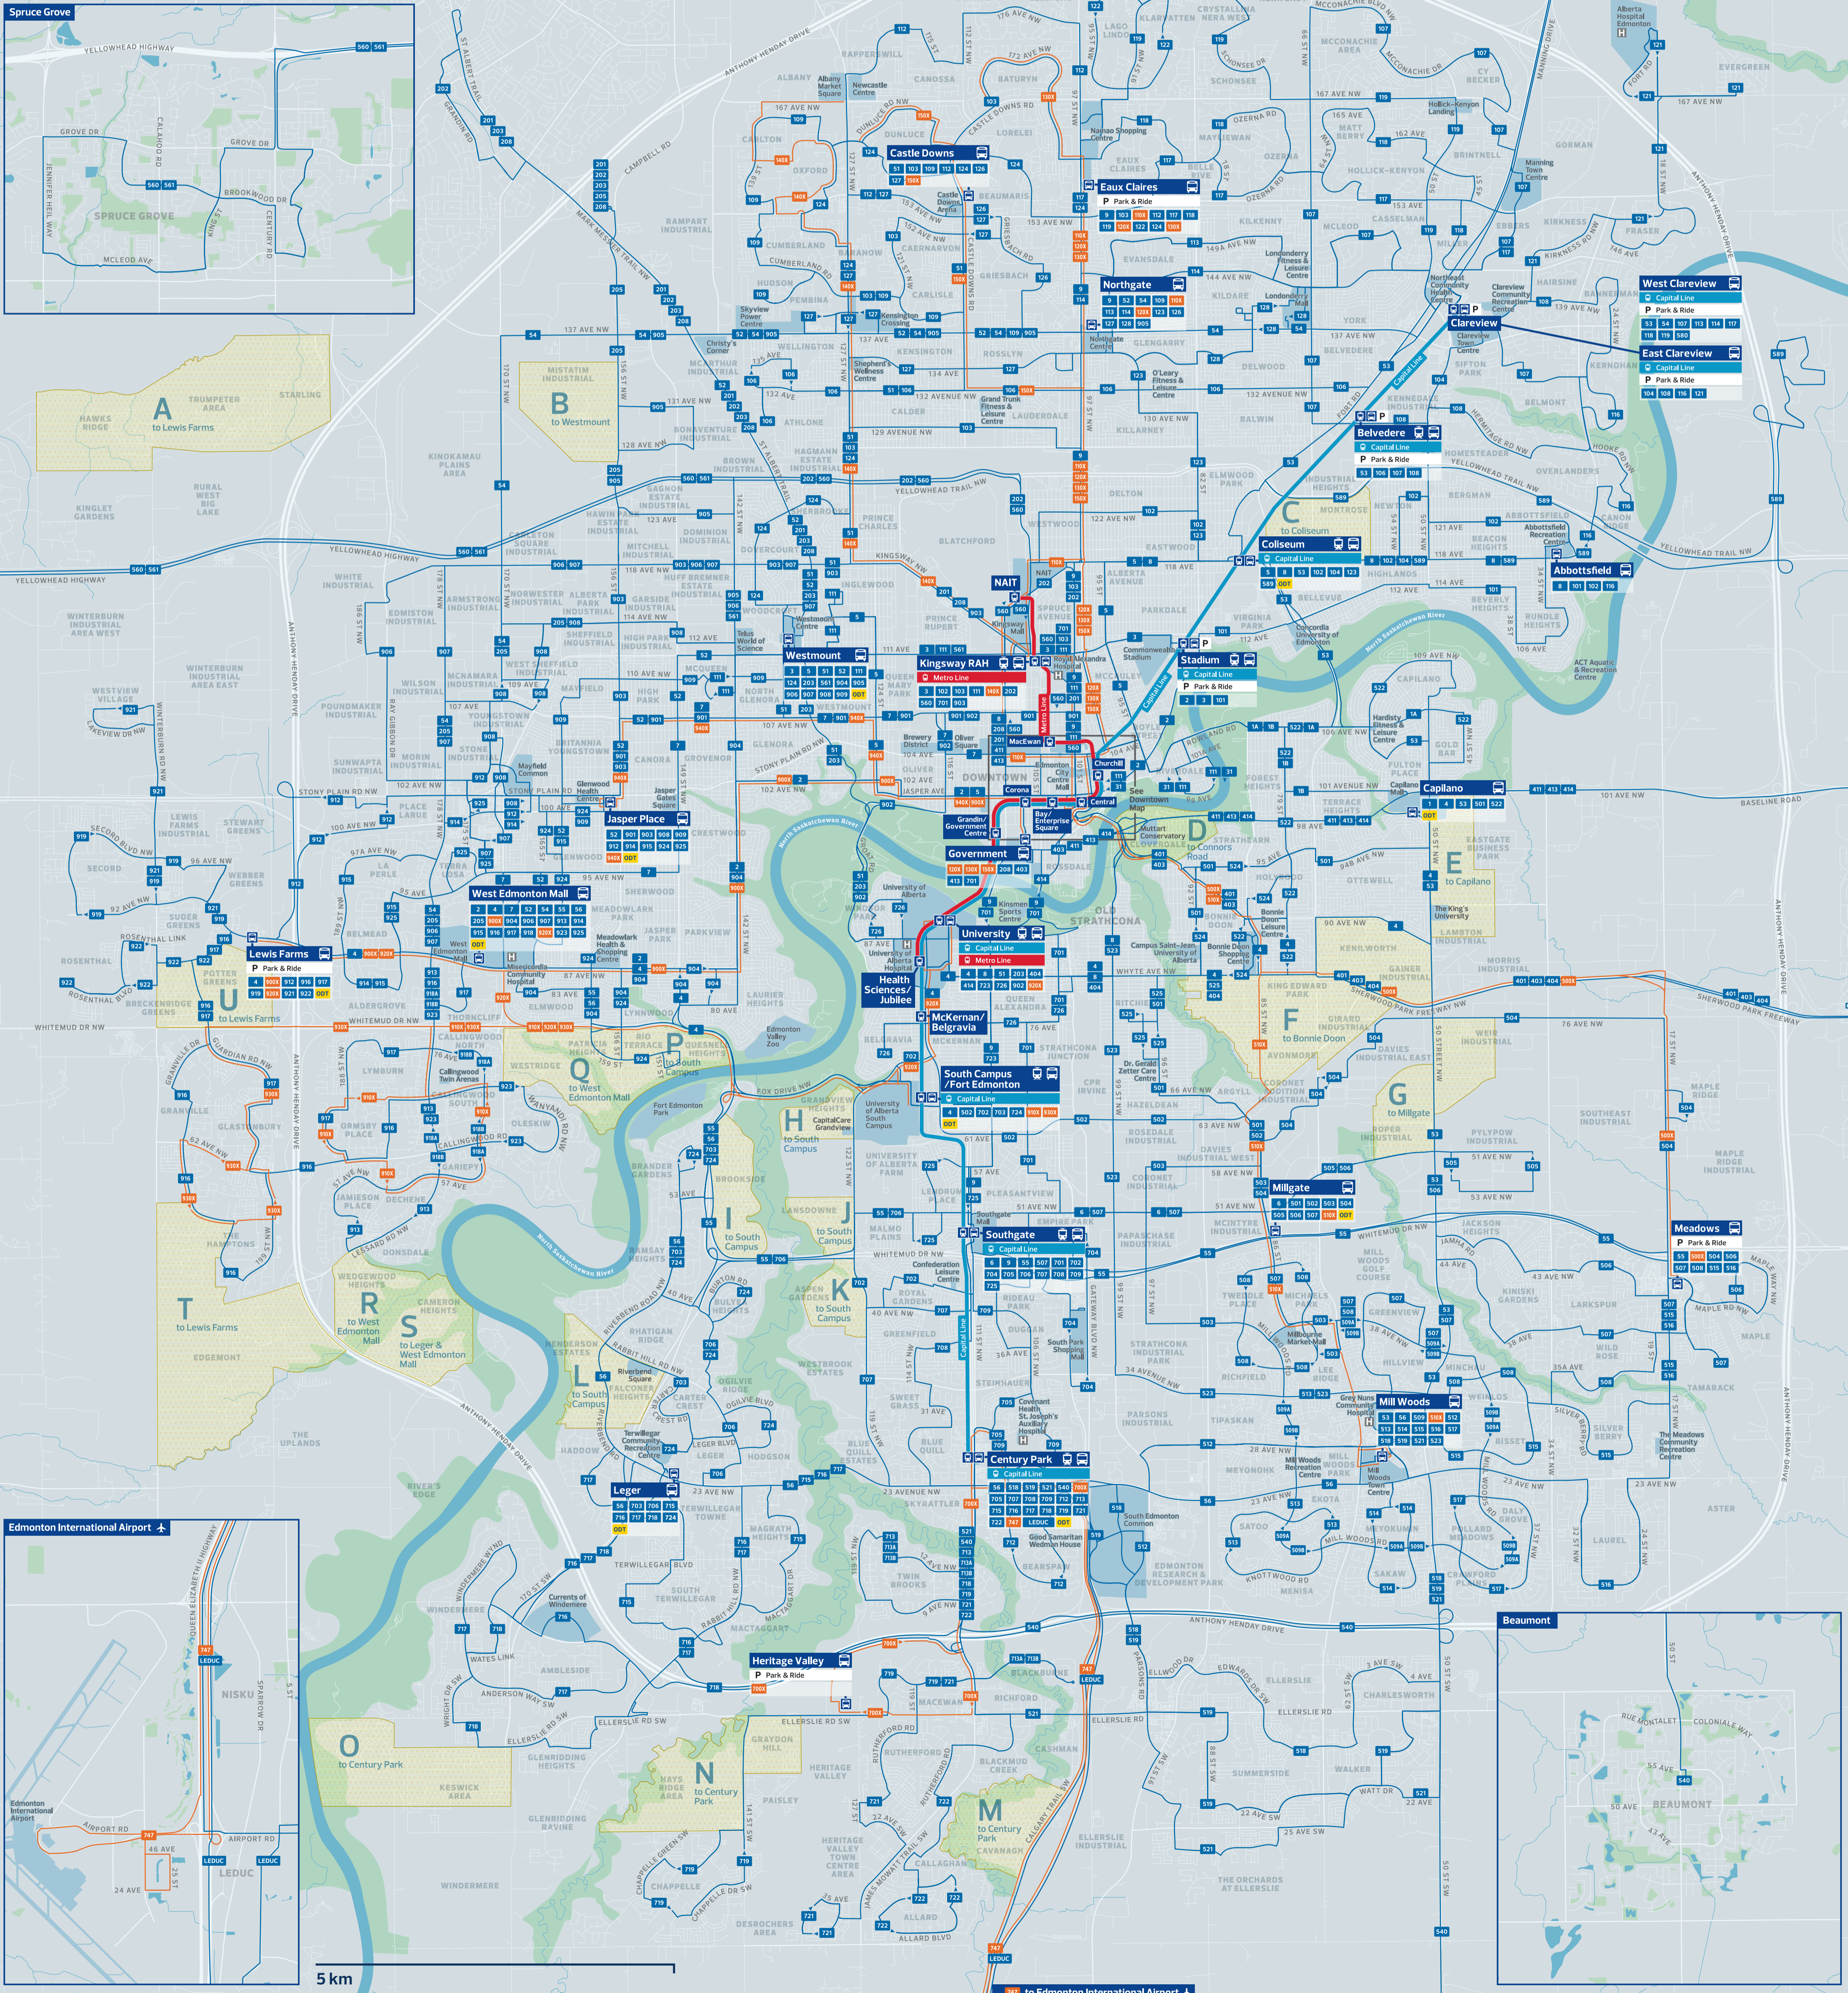

Day Map

- LRT Station
- Capital LRT Line
- Metro LRT Line
- Park & Ride
- Hospital
- Transit Centre
- Bus Route
  Bus that stops at all stops
- Express Service
  Bus with fewer stops on its route
- On Demand Transit
- On Demand Transit Service Area

? For further information about our routes go to edmonton.ca/transit or phone 311

On Demand Transit

Service Area	Hub
A	Lewis Farms Transit Centre
B	Westmount Transit Centre
C	Coliseum Transit Centre/LRT Station
D	Connors Road
E	Capilano Transit Centre
F	Bonnie Doon Shopping Centre
G	Millgate Transit Centre
H, I, J, K, L	South Campus Transit Centre/LRT Station
M, N, O	Century Park Transit Centre/LRT Station
P	South Campus Transit Centre/LRT Station
Q, R	West Edmonton Mall
S	Leger Transit Centre, West Edmonton Mall
T, U	Lewis Farms Transit Centre