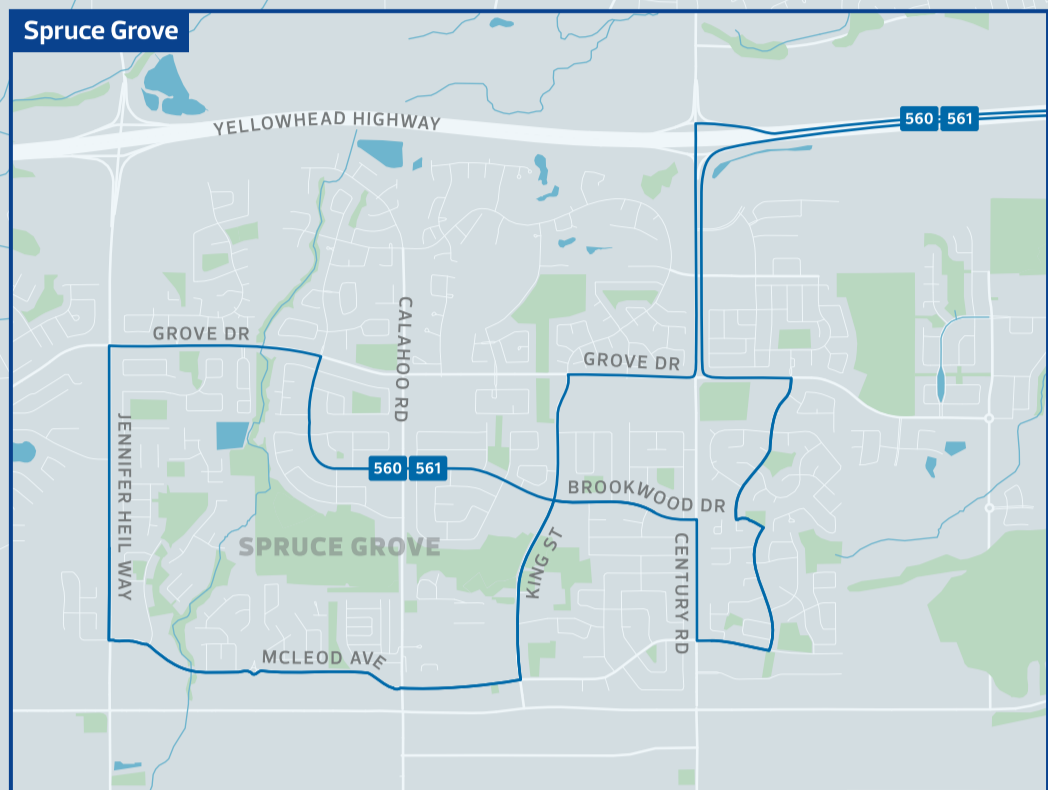

Day Map

- LRT Station
- Capital LRT Line
- Metro LRT Line
- Park & Ride
- Hospital
- Transit Centre
- Bus Route
  Bus that stops at all stops
- Express Service
  Bus with fewer stops on its route
- On Demand Transit
- On Demand Transit Service Area

? For further information about our routes go to edmonton.ca/transit or phone 311

On Demand Transit

Service Area	Hub
A	Lewis Farms Transit Centre
B	Westmount Transit Centre
C	Coliseum Transit Centre/LRT Station
D	Connors Road
E	Capilano Transit Centre
F	Bonnie Doon Shopping Centre
G	Millgate Transit Centre
H, I, J, K, L	South Campus Transit Centre/LRT Station
M, N, O	Century Park Transit Centre/LRT Station
P	South Campus Transit Centre/LRT Station
Q, R	West Edmonton Mall
S	Leger Transit Centre, West Edmonton Mall
T, U	Lewis Farms Transit Centre