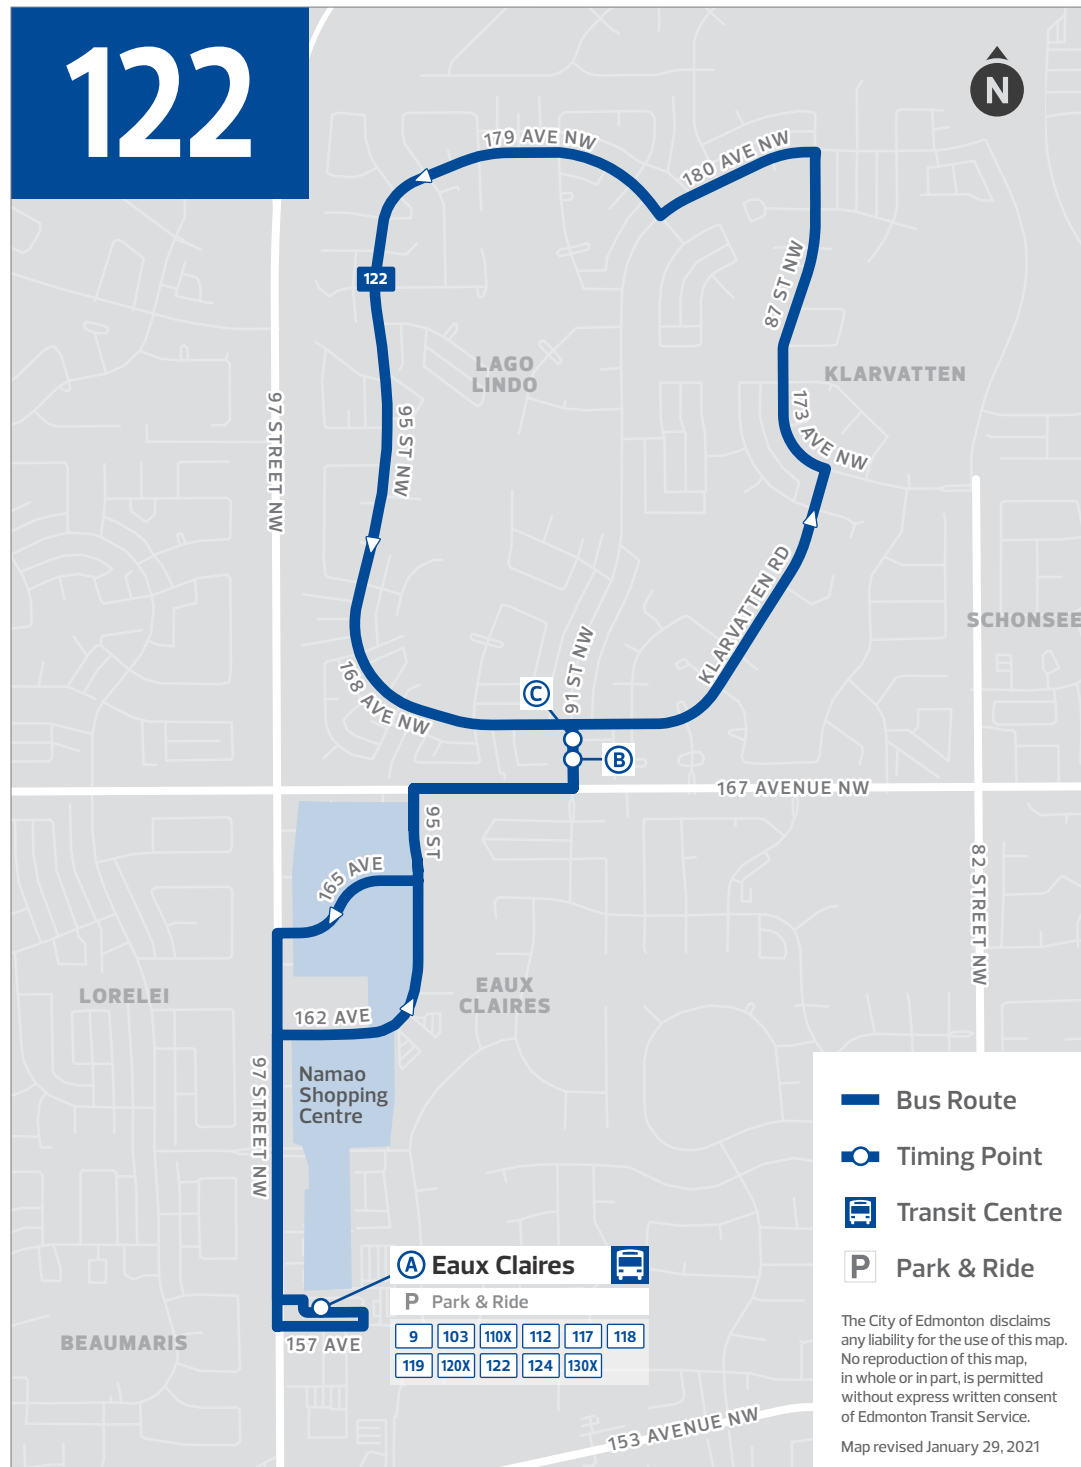

# 122

-  Bus Route
-  Timing Point
-  Transit Centre
-  Park & Ride

**A Eaux Claires** 

**P Park & Ride**

9	103	110X	112	117	118
119	120X	122	124	130X	

The City of Edmonton disclaims any liability for the use of this map. No reproduction of this map, in whole or in part, is permitted without express written consent of Edmonton Transit Service.

Map revised January 29, 2021

Reading across the row tells you the time required for the bus to travel between timing points.

Example

For the schedule below, to arrive at 102 St & MacDonald Drive for 7:56 a.m., you will need to board the bus at Capilano Transit Centre no later than 7:35 a.m.

- ① ROUTE NUMBER
- ② DAY OF THE WEEK
- ③ LOCATION / TIMING POINTS
- ④ MAP MARKERS

① 1	② SUNDAY					
CAPILANO TO DOWNTOWN			CAPILANO TO DOWNTOWN			
③ Capilano TC	79 St & 106 Ave	102 St & MacDonald Dr	Capilano TC	79 St & 106 Ave	102 St & MacDonald Dr	
④ <b>A</b>	<b>B</b>	<b>C</b>	<b>A</b>	<b>B</b>	<b>C</b>	
5:35	5:43	5:56	5:20	5:28	5:41	
5:55	6:03	6:16	5:35	5:43	5:56	
6:15	6:23	6:36	5:50	5:58	6:11	
6:35	6:43	6:56	6:05	6:13	6:26	
6:55	7:03	7:16	6:20	6:28	6:41	
7:15	7:23	7:36	6:35	6:43	6:56	
<b>7:35</b>	<b>7:43</b>	<b>7:56</b>	<b>6:50</b>	<b>6:58</b>	<b>7:11</b>	
7:55	8:03	8:16	7:05	7:13	7:26	
8:15	8:23	8:36	7:25	7:33	7:46	
8:35	8:43	8:56	7:45	7:53	8:06	
8:55	9:03	9:17	8:05	8:13	8:26	
9:15	9:25	9:39	8:25	8:33	8:46	
9:35	9:44	9:58	8:45	8:53	9:06	
9:55	10:05	10:19	9:05	9:13	9:26	
10:15	10:24	10:38	9:25	9:33	9:46	
10:35	10:45	10:59	9:45	9:53	10:06	
10:50	10:59	11:13	10:05	10:13	10:26	
11:05	11:15	11:29	10:25	10:33	10:46	
11:20	11:30	11:43	10:45	10:53	11:06	