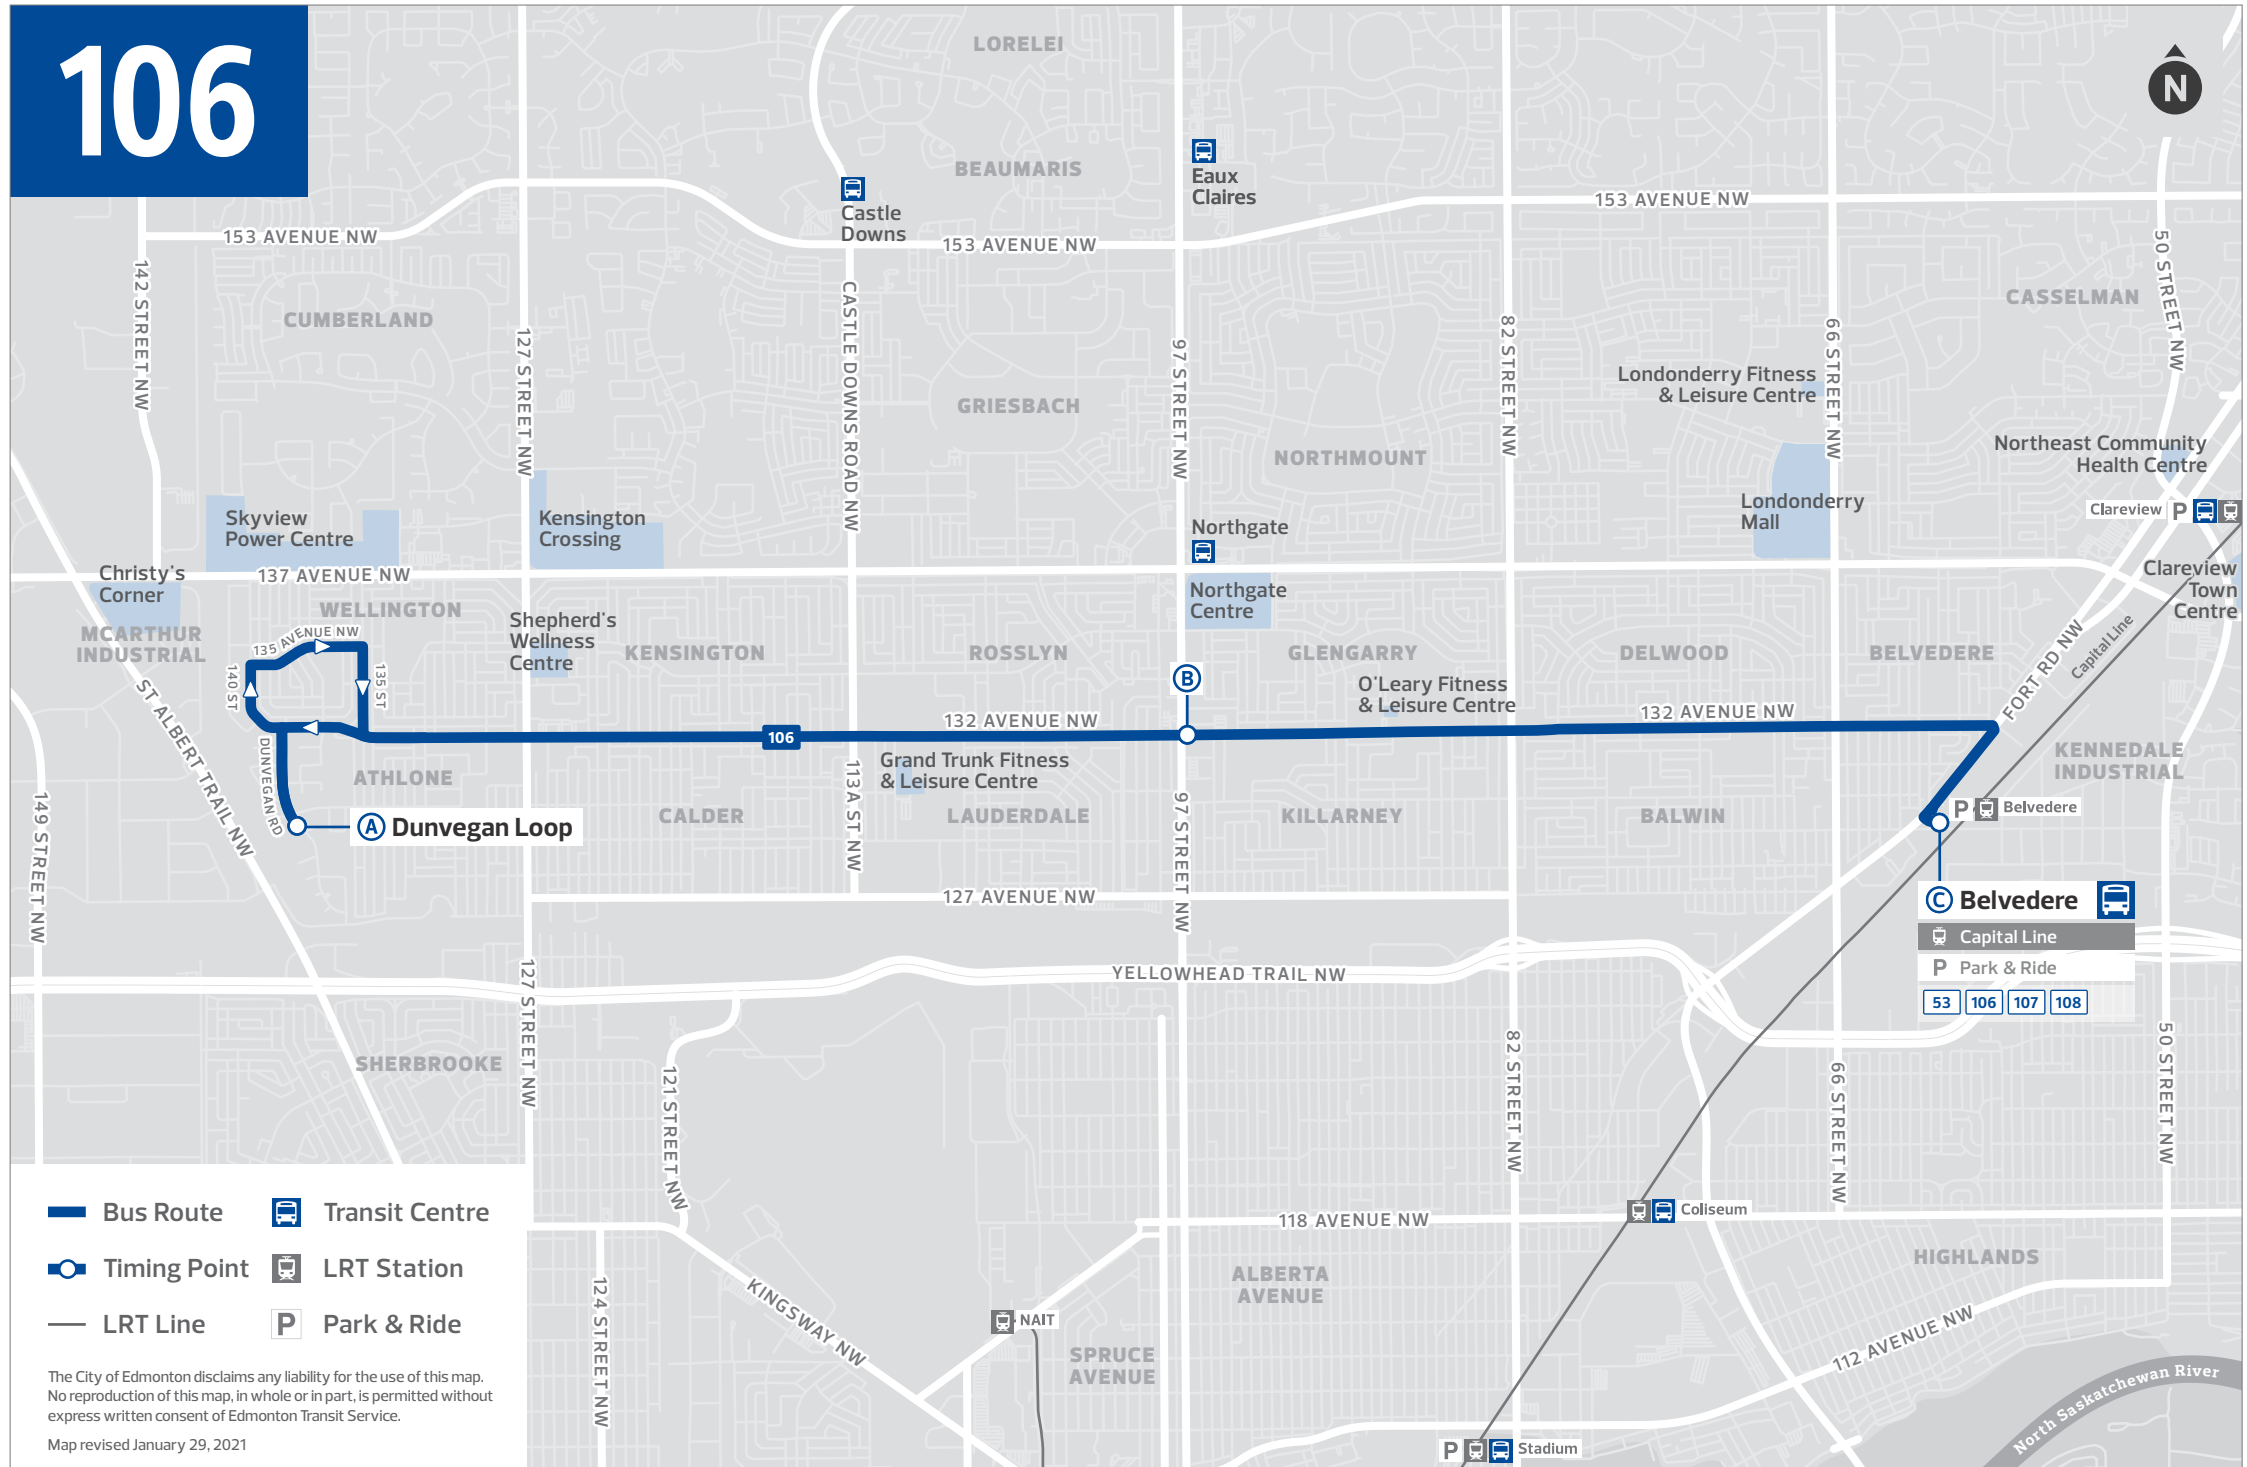

BELVEDERE TO DUNVEGAN

BELVEDERE TO DUNVEGAN

Belvedere TC	97 St & 132 Ave	Dunvegan Loop	Belvedere TC	97 St & 132 Ave	Dunvegan Loop
C	B	A	C	B	A
5:30	5:44	5:58	4:10	4:27	4:42
6:00	6:14	6:28	4:20	4:37	4:52
6:30	6:47	7:02	4:30	4:47	5:02
6:50	7:07	7:22	4:40	4:57	5:12
7:00	7:17	7:32	4:50	5:07	5:22
7:10	7:27	7:42	5:00	5:17	5:32
7:20	7:37	7:52	5:10	5:27	5:42
7:30	7:47	8:02	5:30	5:47	6:02
7:40	7:57	8:12	6:00	6:17	6:32
7:50	8:07	8:22	6:30	6:45	6:59
8:00	8:17	8:32	7:00	7:15	7:29
8:10	8:27	8:42	7:30	7:45	7:59
8:20	8:37	8:52	8:00	8:15	8:29
8:30	8:47	9:02	8:30	8:45	8:59
8:40	8:57	9:11	9:00	9:15	9:29
8:50	9:06	9:20	9:30	9:45	9:59
9:00	9:14	9:28	10:00	10:14	10:27
9:20	9:34	9:48	10:30	10:44	10:57
9:40	9:54	10:08	11:00	11:14	11:27
10:00	10:14	10:28	11:30	11:44	11:57
10:20	10:34	10:48	12:00	12:14	12:27
10:40	10:54	11:08			
11:00	11:14	11:28			
11:20	11:34	11:48			
11:40	11:54	12:08			
12:00	12:14	12:28			
12:20	12:34	12:48			
12:40	12:54	1:08			
1:00	1:14	1:28			
1:20	1:34	1:48			
1:40	1:54	2:08			
2:00	2:14	2:28			
2:20	2:34	2:48			
2:40	2:54	3:09			
2:50	3:05	3:20			
3:00	3:17	3:32			
3:10	3:27	3:42			
3:20	3:37	3:52			
3:30	3:47	4:02			
3:40	3:57	4:12			
3:50	4:07	4:22			
4:00	4:17	4:32			

CONTINUED ON NEXT PANEL

Bold text indicates p.m. time

Subject to change without notice

- Bus Route
- Timing Point
- LRT Line
- Transit Centre
- LRT Station
- Park & Ride

The City of Edmonton disclaims any liability for the use of this map. No reproduction of this map, in whole or in part, is permitted without express written consent of Edmonton Transit Service.

Map revised January 29, 2021