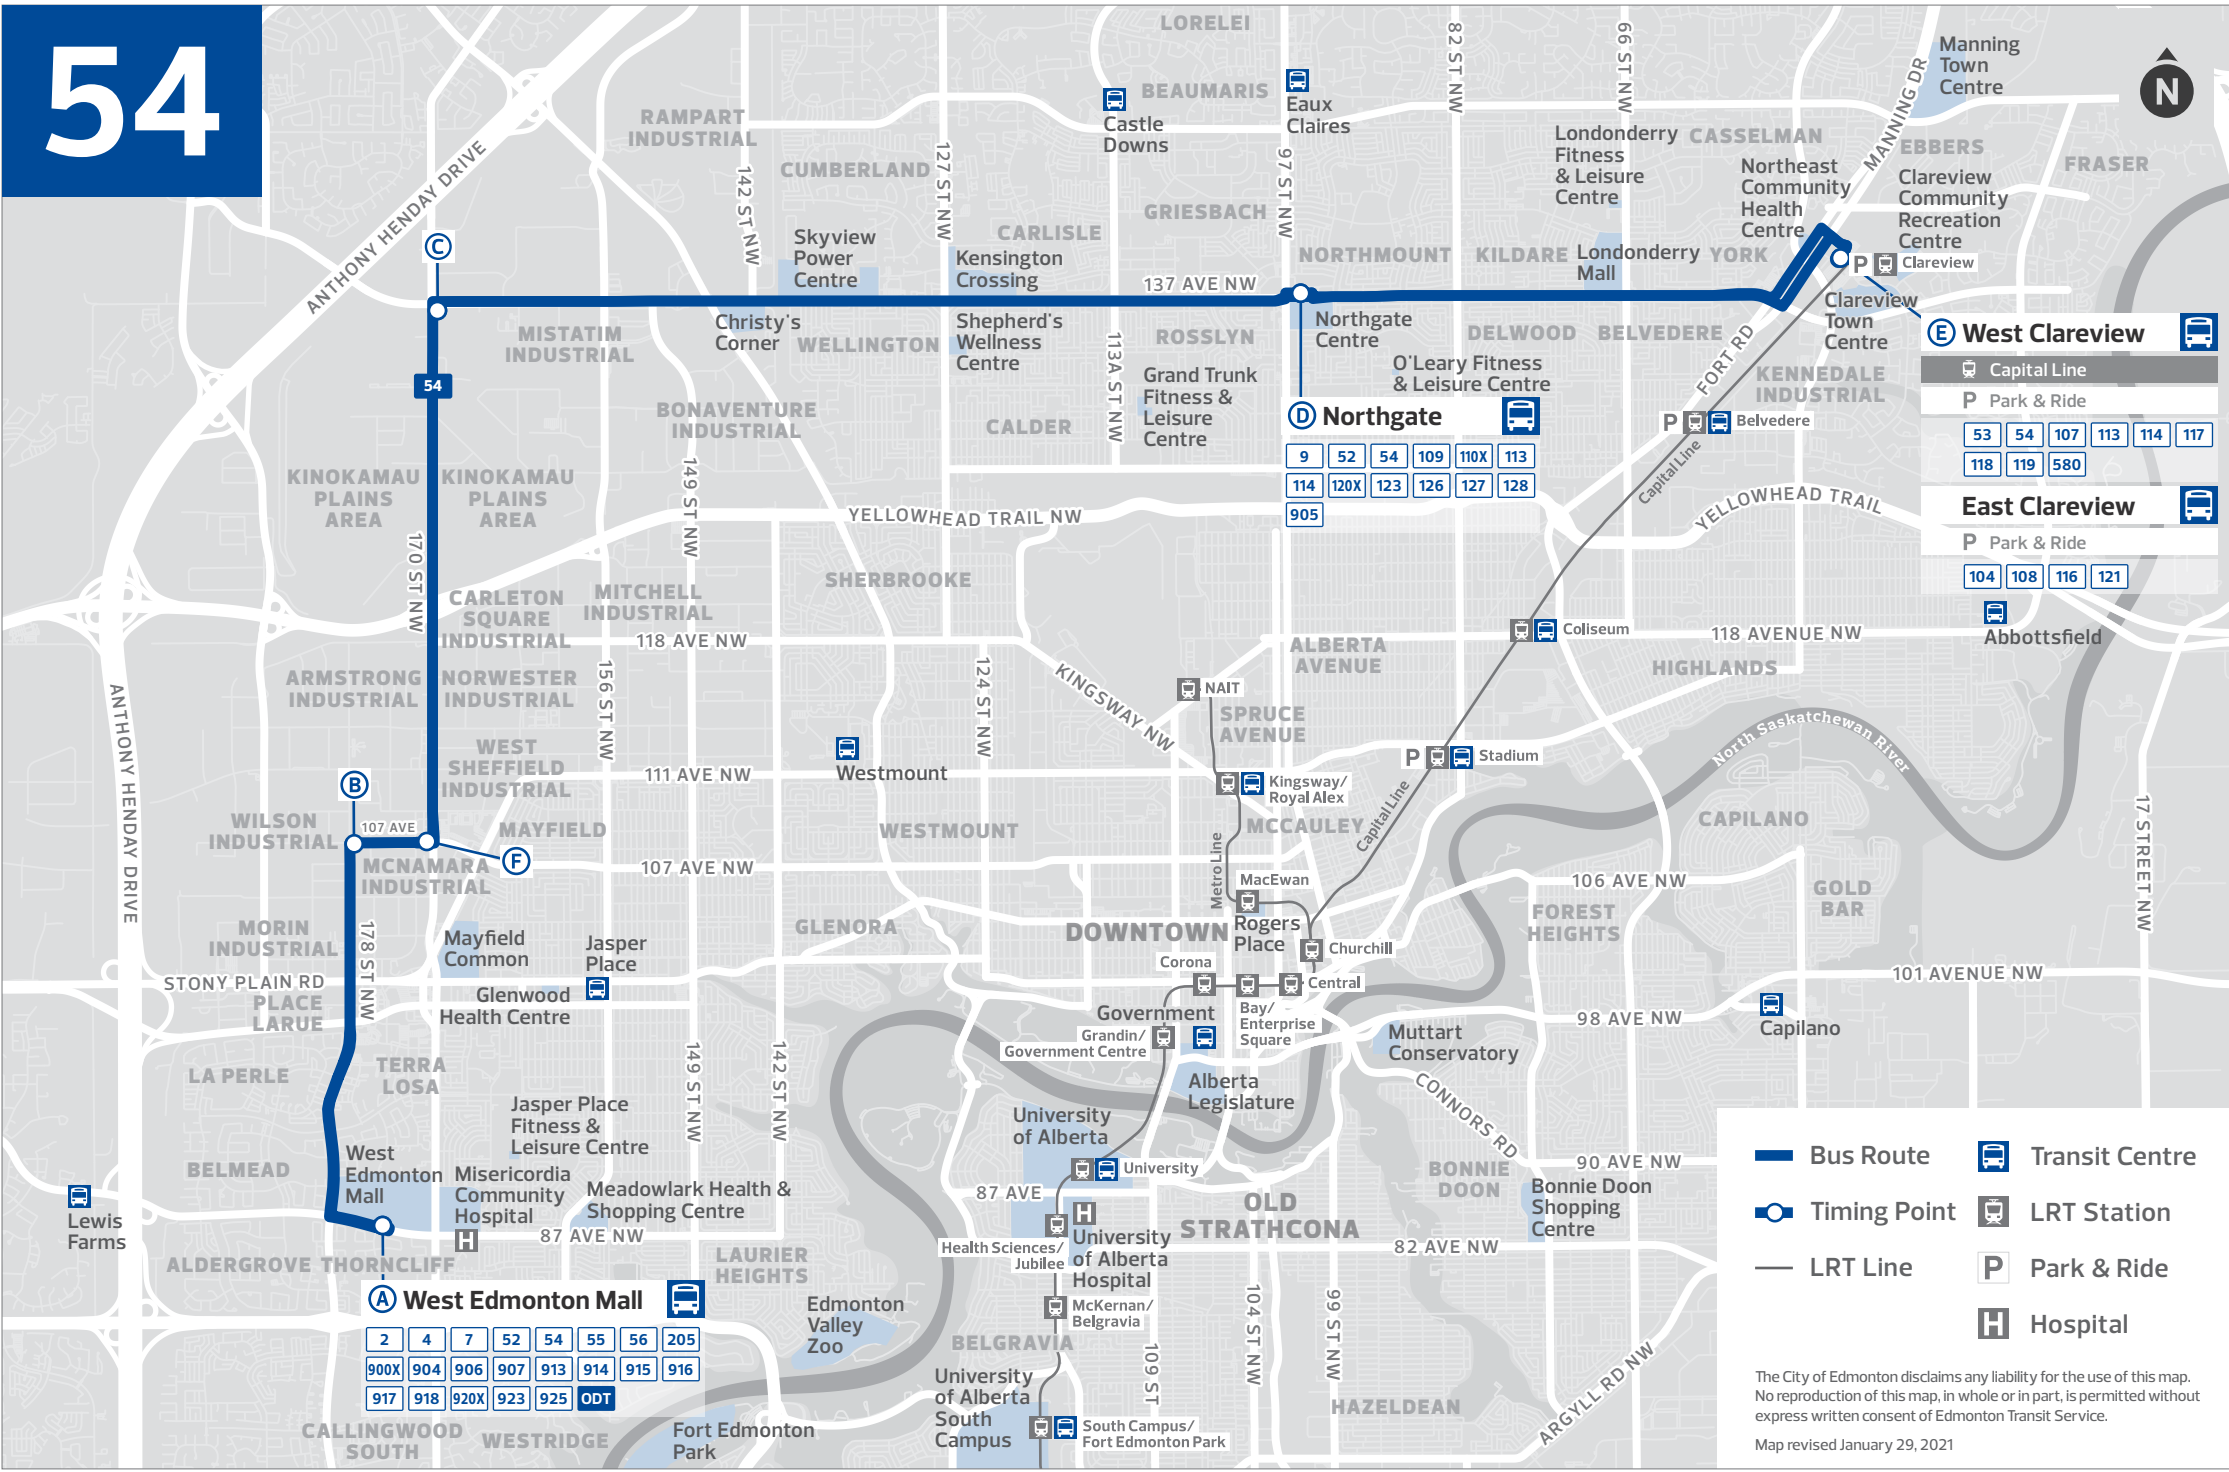

54

2	4	7	52	54	55	56	205
900X	904	906	907	913	914	915	916
917	918	920X	923	925	ODT		

D Northgate

9	52	54	109	110X	113
114	120X	123	126	127	128
905					

E West Clareview

Capital Line
P Park & Ride
53 54 107 113 114 117
118 119 580

East Clareview

P Park & Ride
104 108 116 121

- Bus Route
- Timing Point
- LRT Line
- Transit Centre
- LRT Station
- Park & Ride
- Hospital

The City of Edmonton disclaims any liability for the use of this map. No reproduction of this map, in whole or in part, is permitted without express written consent of Edmonton Transit Service.
Map revised January 29, 2021

INFORMATION

54

WEST EDMONTON MALL
MISTATIM
NORTHGATE
WEST CLAREVIEW

Revised: April 25, 2021

ETS Real-Time

Track your bus anywhere anytime from your phone or computer using these recommended real-time tools: edmonton.ca/realtime, Google Maps, Transit App

ETS Text & Ride

Text the bus stop number to 31100 or bus stop # [space] bus route # to receive your bus schedule by text message.

ETS BusLink

Call 780-496-1600 for information about when the next bus or LRT is scheduled to arrive.