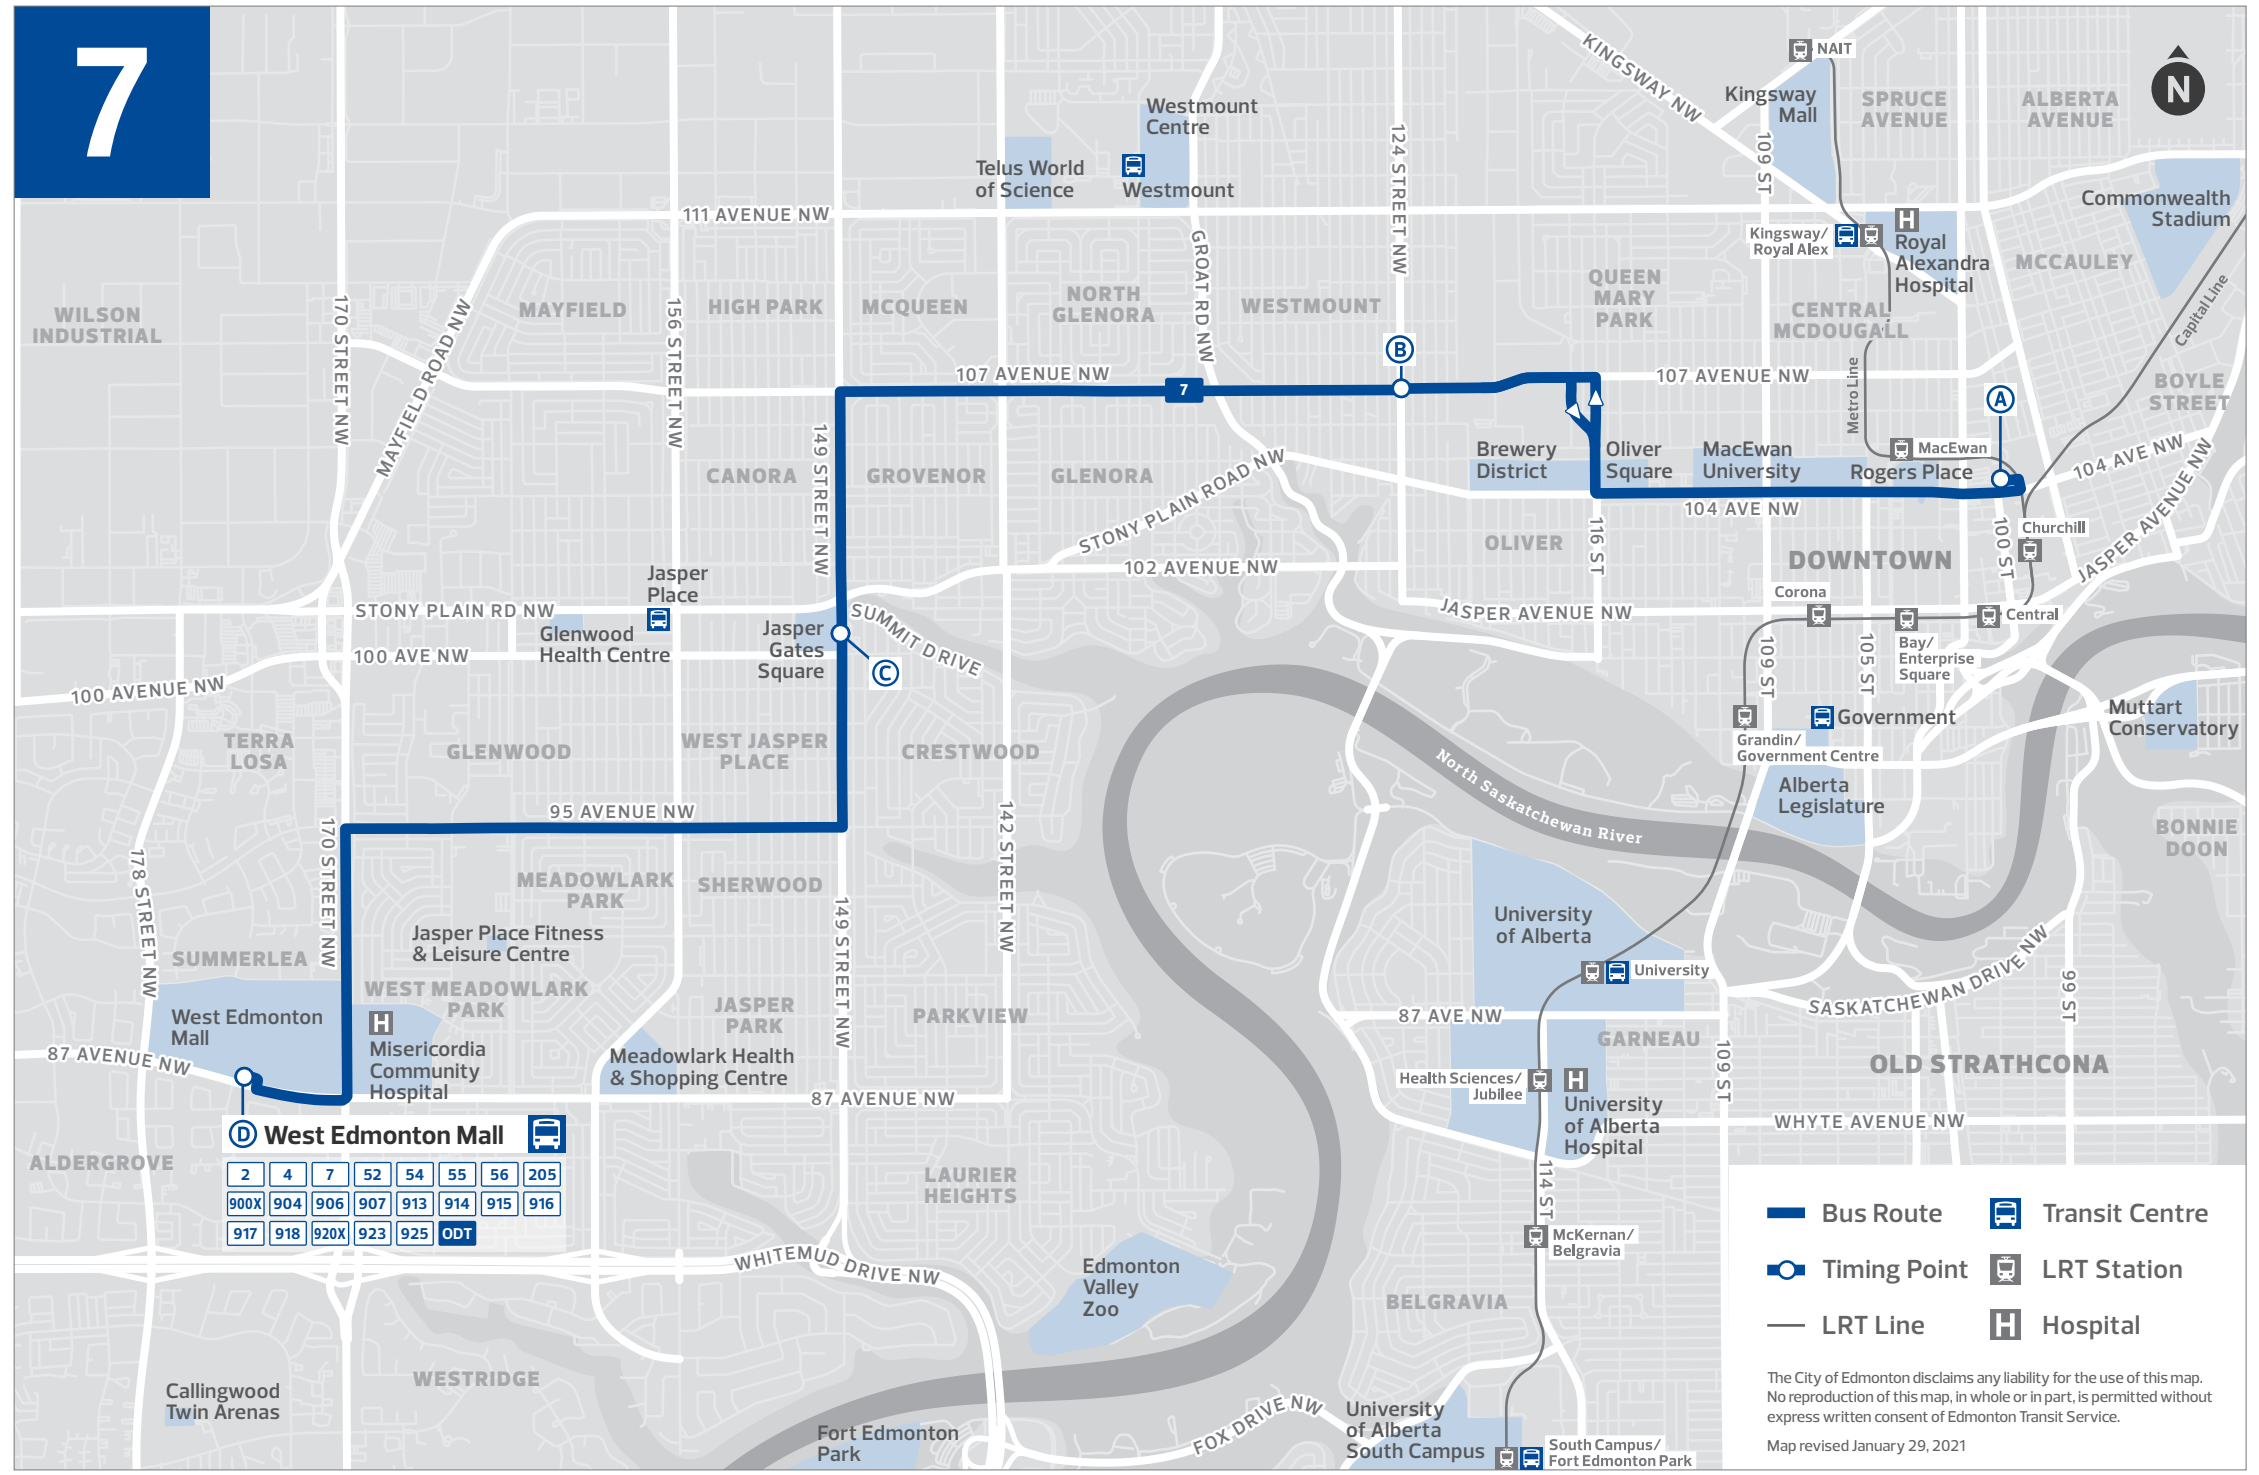

7

Let's Connect

- /takeETS
- @edmontontransit
- ETS Connect
- /takeETSalert

Accessibility

All ETS buses and On Demand Transit vehicles are accessible.

Bicycle Racks

All ETS buses are equipped with bicycle racks except for On Demand Transit vehicles and regional service buses that travel highways.

INFORMATION

Reading the Schedule

To find the estimated times that a bus stops at a particular location, read down the column under that location.

To find the estimated times that a particular bus will stop at other locations, read across the row (left to right).

Reading across the row tells you the time required for the bus to travel between timing points.

Example

For the schedule below, to arrive at 102 St & MacDonald Drive for 7:56 a.m., you will need to board the bus at Capilano Transit Centre no later than 7:35 a.m.

- ① ROUTE NUMBER
- ② DAY OF THE WEEK
- ③ LOCATION / TIMING POINTS
- ④ MAP MARKERS

① 1			② SUNDAY		
CAPILANO TO DOWNTOWN			CAPILANO TO DOWNTOWN		
③ Capilano TC	79 St & 106 Ave	102 St & MacDonald Dr	Capilano TC	79 St & 106 Ave	102 St & MacDonald Dr
④ A	→	→	A	→	→
	5:35	5:43	5:20	5:28	5:4
	5:55	6:03	5:35	5:43	5:5
	6:15	6:23	5:50	5:58	6:1
	6:35	6:43	6:05	6:13	6:2
	6:55	7:03	6:20	6:28	6:4
	7:15	7:23	6:35	6:43	6:5
	7:35	7:43	6:50	6:58	7:1
	7:55	8:03	7:05	7:13	7:2
	8:15	8:23	7:25	7:33	7:4
	8:35	8:43	7:45	7:53	8:0
	8:55	9:03	8:05	8:13	8:2
	9:15	9:25	8:25	8:33	8:4
	9:35	9:44	8:45	8:53	9:0
	9:55	10:05	9:05	9:13	9:2
	10:15	10:24	9:25	9:33	9:4
	10:35	10:45	9:45	9:53	10:0
	10:50	10:59	10:05	10:13	10:1
	11:05	11:15	10:25	10:33	10:2
	11:20	11:30	10:45	10:53	10:3

For more information visit edmonton.ca/transit.

ETS Real-Time

Track your bus anywhere anytime from your phone or computer using these recommended real-time tools: edmonton.ca/realtime, Google Maps, Transit App

ETS Text & Ride

Text the bus stop number to 31100 or bus stop # [space] bus route # to receive your bus schedule by text message.

ETS BusLink

Call 780-496-1600 for information about when the next bus or LRT is scheduled to arrive.

Customer Service

For assistance with transit-related questions, call 311 to speak with an agent (7 am to 7 pm, 7 days/week. Closed on statutory holidays) or submit a request for assistance at edmonton.ca/311. If calling from outside Edmonton, dial 780-442-5311.

Transit Watch

Report unsafe behaviour and suspicious activity or packages to uniformed ETS staff, or call Transit Watch at 780-442-4900. You can also discreetly send a text message to 780-442-4900 and a Transit Watch staff member will respond. They may also dispatch appropriate security staff, if needed.

TTY Service

Call 780-944-5555 for people with decreased hearing and/or speech abilities.

On Demand Transit

On Demand Transit (ODT) connects 30 neighbourhoods and 16 large seniors' residences to Edmonton's regular bus and LRT service. During the two-year pilot period, there is no fare payment collected when you board On Demand Transit shuttles. Instead, you pay your regular fare when you transfer to a regular bus or LRT. To book your ride: